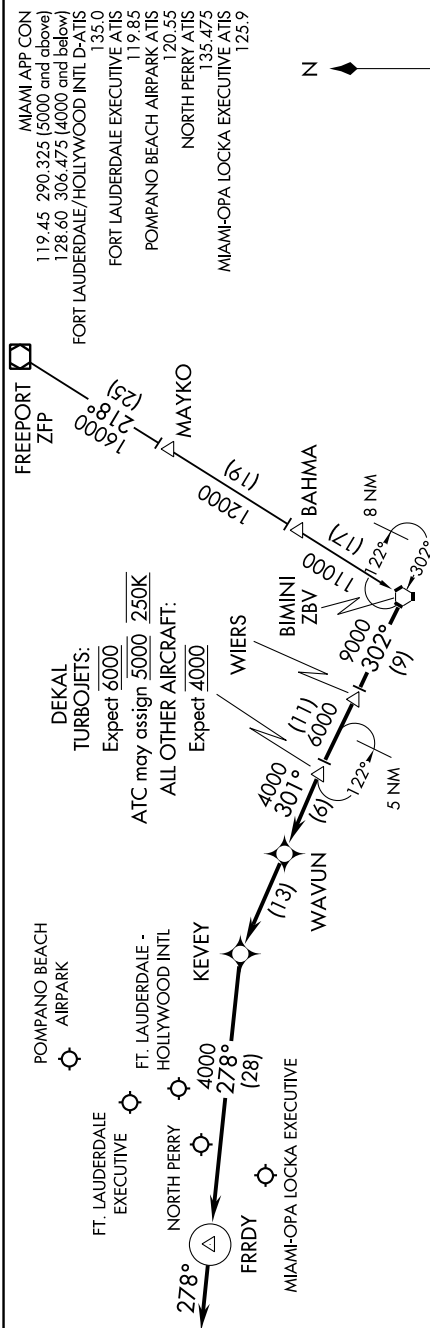

# WAVUN FIVE ARRIVAL (RNAV)

FORT LAUDERDALE, FLORIDA

SE-3, 02 JAN 2020 to 30 JAN 2020

- NOTE: Landing Fort Lauderdale/Hollywood Intl West:  
Expect RADAR vectors to final approach course prior to KEVEY.
- NOTE: Landing Fort Lauderdale/Hollywood Intl East:  
Expect RADAR vectors to final approach course prior to FRRDY.
- NOTE: Landing Fort Lauderdale Executive, Pompano Beach Airpark:  
Expect RADAR vectors after DEKAL.
- NOTE: Landing Hollywood North Perry, Miami-Opa Locka Executive:  
Expect RADAR vectors after WAVUN.

## ARRIVAL ROUTE DESCRIPTION

### FREEPORT TRANSITION (ZFP.WAVUN5)

From ZBV VORTAC on track 302° to WIERS, then on track 302° to DEKAL, then on track 301° to WAVUN, then on track 301° to KEVEY, then on track 278° to FRRDY, then on heading 278° or as assigned by ATC. Expect RADAR vectors.

# WAVUN FIVE ARRIVAL (RNAV)

FORT LAUDERDALE, FLORIDA