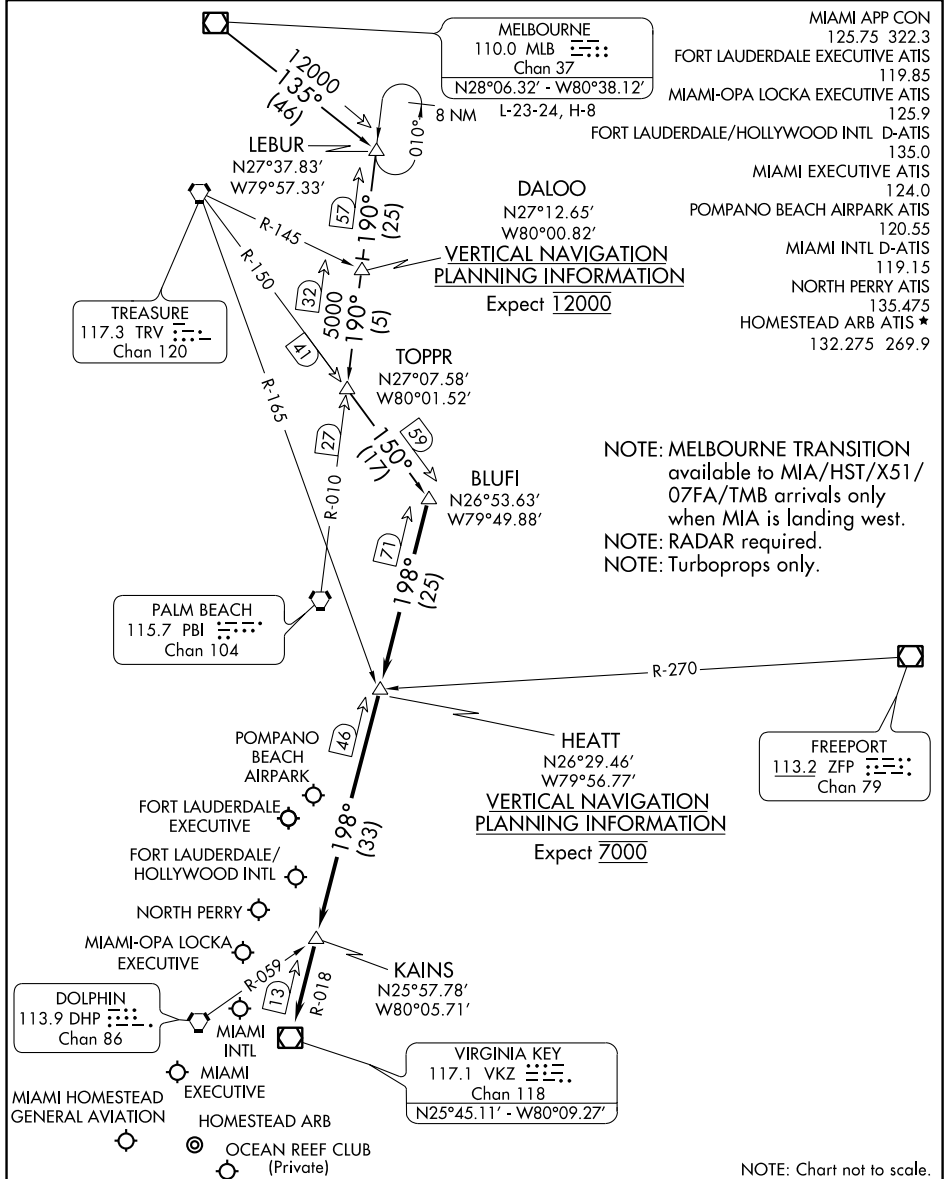

BLUF1 FOUR ARRIVAL

FORT LAUDERDALE, FLORIDA

SE-3, 02 JAN 2020 to 30 JAN 2020

SE-3, 02 JAN 2020 to 30 JAN 2020

BLUF1 FOUR ARRIVAL

FORT LAUDERDALE, FLORIDA