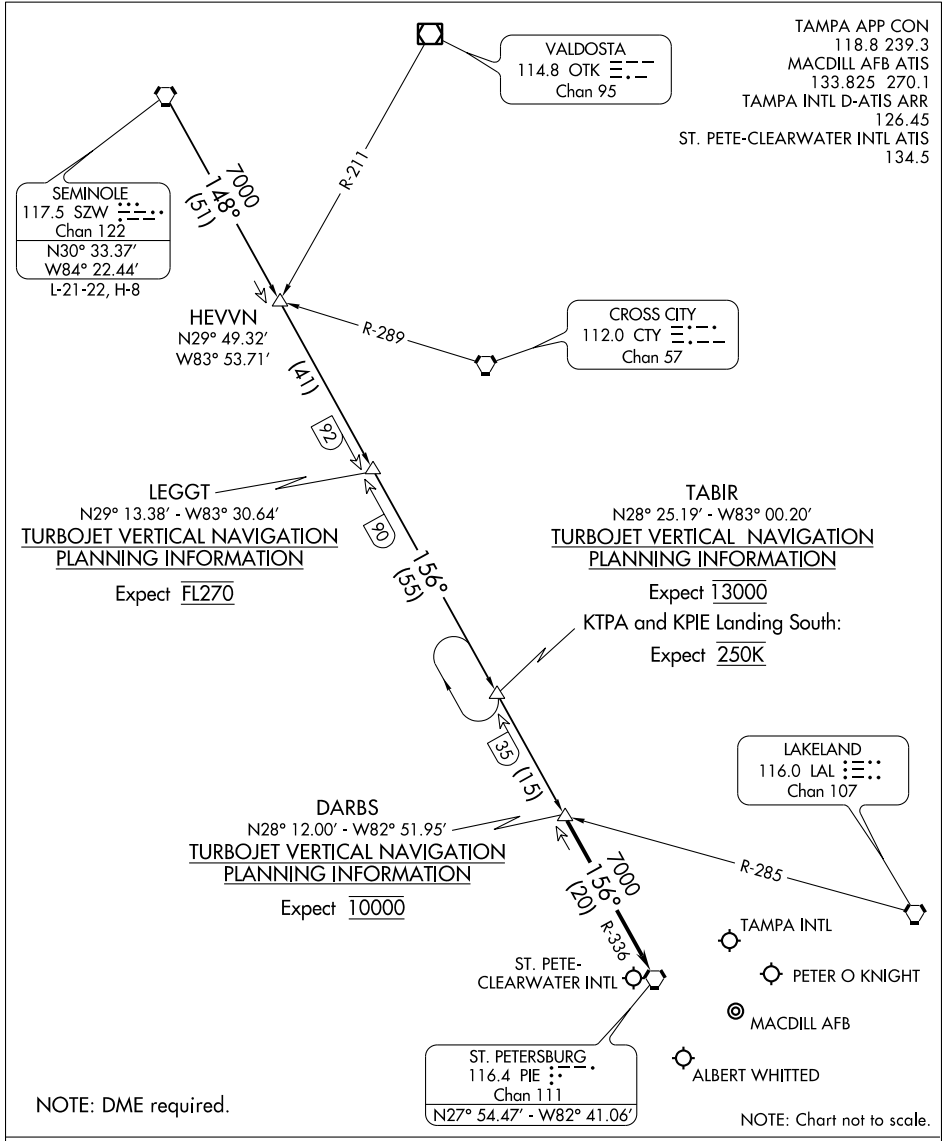

DARBS THREE ARRIVAL

TAMPA, FLORIDA

SE-3, 02 JAN 2020 to 30 JAN 2020

SE-3, 02 JAN 2020 to 30 JAN 2020

ARRIVAL ROUTE DESCRIPTION

SEMINOLE TRANSITION (SZW.DARBS3): From over SZW VORTAC on SZW R-148 and PIE R-336 to DARBS INT. Thence. . . .

. . . .from over DARBS INT on PIE R-336 to PIE VORTAC. Expect RADAR vectors to final approach course.

LOST COMMUNICATIONS: STANDARD.

DARBS THREE ARRIVAL

TAMPA, FLORIDA