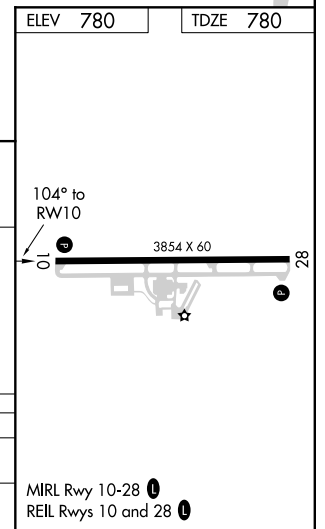

WAAS CH 61030 W10A	APP CRS 104°	Rwy Idg TDZE Apt Elev	3854 780 780

RNAV (GPS) RWY 10

LE ROY (5G0)

RNP APCH.	MISSED APPROACH: Climb to 1500 then climbing right turn to 3000 direct ZORPI and hold.
Procedure NA at night. Rwy 10 helicopter visibility reduction below 1 SM NA. Procedure NA for arrivals at AIRCO on V31 westbound and V252 northwest bound.	

ROC ASOS 124.825	ROCHESTER APP CON 123.7 322.3	UNICOM 122.8 (CTAF) 0

NE-2, 07 NOV 2019 to 05 DEC 2019

NE-2, 07 NOV 2019 to 05 DEC 2019