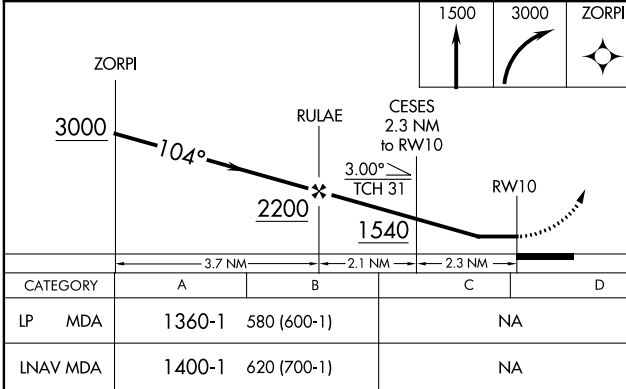

WAAS CH 61030 W10A	APP CRS 104°	Rwy Idg TDZE Apt Elev	3854 780 780
--	------------------------	-----------------------------	---

RNAV (GPS) RWY 10

LE ROY (5G0)

RNP APCH.	MISSED APPROACH: Climb to 1500 then climbing right turn to 3000 direct ZORPI and hold.
<p>Procedure NA at night. Rwy 10 helicopter visibility reduction below 1 SM NA. Procedure NA for arrivals at AIRCO on V31 westbound and V252 northwest bound.</p>	

ROC ASOS 124.825	ROCHESTER APP CON 123.7 322.3	UNICOM 122.8 (CTAF) 0
----------------------------	---	---------------------------------

NE-2, 07 NOV 2019 to 05 DEC 2019

NE-2, 07 NOV 2019 to 05 DEC 2019