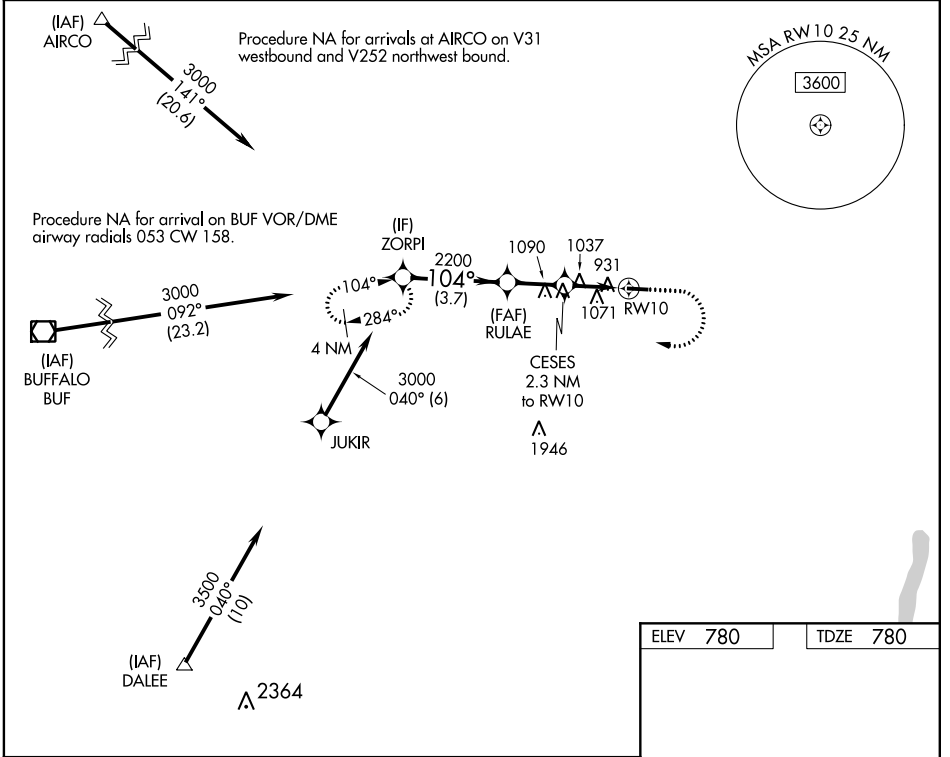

WAAS CH 61030 W10A	APP CRS 104°	Rwy Idg TDZE Apt Elev	3854 780 780
--	------------------------	-----------------------------	---

RNAV (GPS) RWY 10

LE ROY (5G0)

RNP APCH.	MISSED APPROACH: Climb to 1500 then climbing right turn to 3000 direct ZORPI and hold.
<p>Procedure NA at night. Rwy 10 helicopter visibility reduction below 1 SM NA. Procedure NA for arrivals at AIRCO on V31 westbound and V252 northwest bound.</p>	

ROC ASOS 124.825	ROCHESTER APP CON 123.7 322.3	UNICOM 122.8 (CTAF) 0
----------------------------	---	---------------------------------

NE-2, 07 NOV 2019 to 05 DEC 2019

NE-2, 07 NOV 2019 to 05 DEC 2019