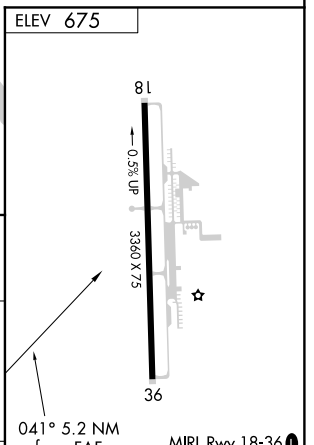

VOR/DME JOT 112.3 Chan 70	APP CRS 041°	Rwy Idg TDZE Apt Elev	N/A N/A 675
---	------------------------	-----------------------------	--

VOR-A

BOLINGBROOK'S CLOW INTL (1C5)

<p>Procedure NA at night. Use Lewis University altimeter setting.</p>		<p>MISSED APPROACH: Climbing right turn to 2200 direct JOT VOR/DME and hold.</p>
<p>LOT AWOS-3 118.525</p>	<p>CHICAGO APP CON 119.35 354.075</p>	<p>CTAF 122.9</p>

CATEGORY	A	B	C	D	FAF to MAP 5.2 NM					
CIRCLING	1180-1 505 (600-1)	1220-1 545 (600-1)	NA		Knots	60	90	120	150	180
					Min:Seq	5:12	3:28	2:36	2:05	1:44

EC-3, 07 NOV 2019 to 05 DEC 2019

EC-3, 07 NOV 2019 to 05 DEC 2019