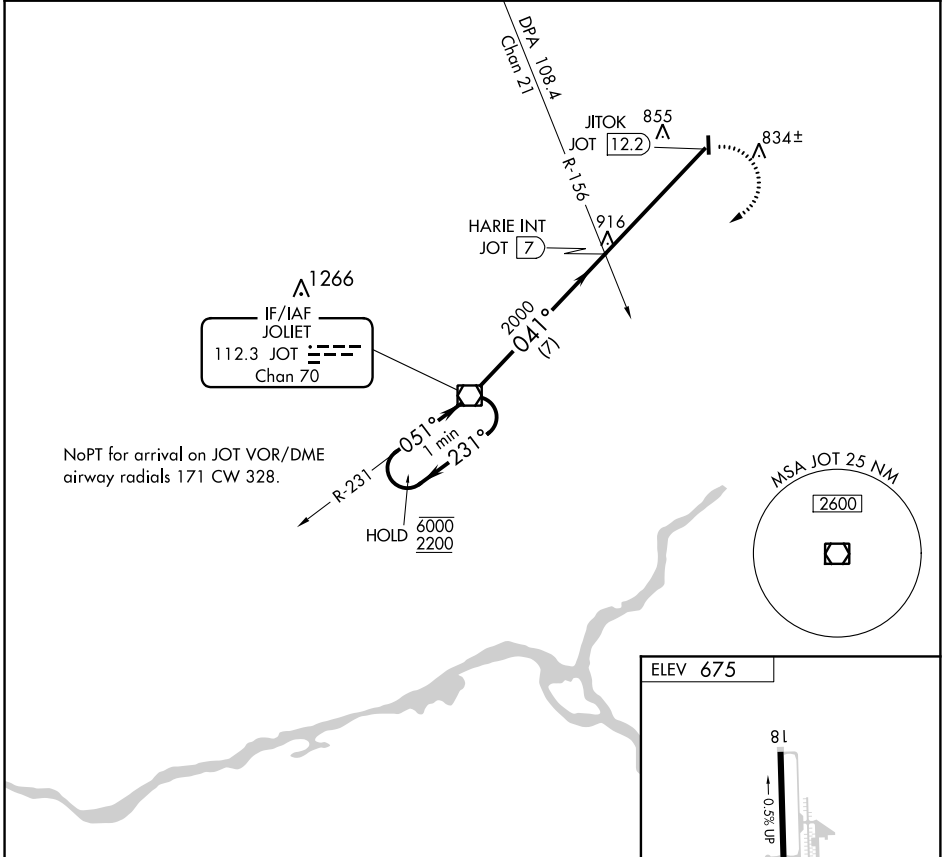

VOR/DME JOT 112.3 Chan 70	APP CRS 041°	Rwy Idg TDZE Apt Elev	N/A N/A 675
---	------------------------	-----------------------------	--

VOR-A

BOLINGBROOK'S CLOW INTL (1C5)

<p>Procedure NA at night. Use Lewis University altimeter setting.</p>		<p>MISSED APPROACH: Climbing right turn to 2200 direct JOT VOR/DME and hold.</p>
<p>LOT AWOS-3 118.525</p>	<p>CHICAGO APP CON 119.35 354.075</p>	<p>CTAF 122.9</p>

CATEGORY	A	B	C	D	FAF to MAP 5.2 NM					
CIRCLING	1180-1 505 (600-1)	1220-1 545 (600-1)	NA		Knots	60	90	120	150	180
					Min:Seq	5:12	3:28	2:36	2:05	1:44

EC-3, 07 NOV 2019 to 05 DEC 2019

EC-3, 07 NOV 2019 to 05 DEC 2019