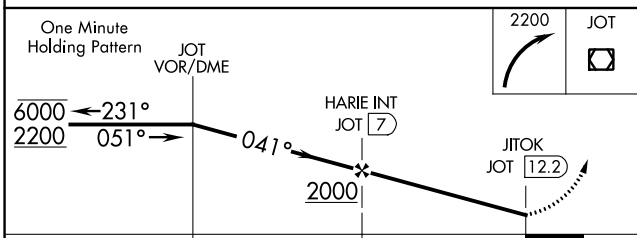

VOR/DME JOT 112.3 Chan 70	APP CRS 041°	Rwy Idg TDZE Apt Elev	N/A N/A 675
---	------------------------	-----------------------------	--

VOR-A

BOLINGBROOK'S CLOW INTL (1C5)

<p>Procedure NA at night. Use Lewis University altimeter setting.</p>		<p>MISSED APPROACH: Climbing right turn to 2200 direct JOT VOR/DME and hold.</p>
<p>LOT AWOS-3 118.525</p>	<p>CHICAGO APP CON 119.35 354.075</p>	<p>CTAF 122.9</p>

CATEGORY	A	B	C	D	FAF to MAP 5.2 NM					
CIRCLING	1180-1 505 (600-1)	1220-1 545 (600-1)	NA		Knots	60	90	120	150	180
					Min:Seq	5:12	3:28	2:36	2:05	1:44

EC-3, 07 NOV 2019 to 05 DEC 2019

EC-3, 07 NOV 2019 to 05 DEC 2019