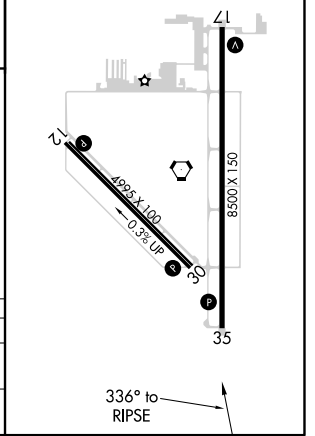

APP CRS	Rwy Idg	8500
336°	TDZE	-128
	Apt Elev	-115

RNAV (GPS) RWY 35

JACQUELINE COCHRAN RGNL (TRM)

RNP APCH.	MISSED APPROACH: Climb to 1200 then climbing right turn to 4300 direct OPOSE and hold.
-----------	--

ASOS 118.325	SOCAL APP CON * 135.275 251.1	UNICOM 123.0 (CTAF)
------------------------	---	-------------------------------

ELEV -115	TDZE -128
MIRL Rwy 12-30 and 17-35	
REIL Rwy 17 and 35	

CATEGORY	A	B	C	D
LNVA MDA	440-1	568 (600-1)	940-3	1068 (1100-3)
C CIRCLING	440-1	555 (600-1)	940-3	1055 (1100-3)