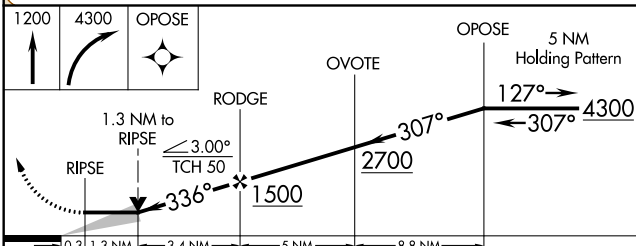

APP CRS	Rwy Idg	8500
336°	TDZE	-128
	Apt Elev	-115

RNAV (GPS) RWY 35

JACQUELINE COCHRAN RGNL (TRM)

RNP APCH.	MISSED APPROACH: Climb to 1200 then climbing right turn to 4300 direct OPOSE and hold.
-----------	--

ASOS 118.325	SOCAL APP CON * 135.275 251.1	UNICOM 123.0 (CTAF)
------------------------	---	-------------------------------

ELEV -115	TDZE -128
MIRL Rwy 12-30 and 17-35	
REIL Rwy 17 and 35	

CATEGORY	A	B	C	D
LNVA MDA	440-1	568 (600-1)	940-3	1068 (1100-3)
C CIRCLING	440-1	555 (600-1)	940-3	1055 (1100-3)