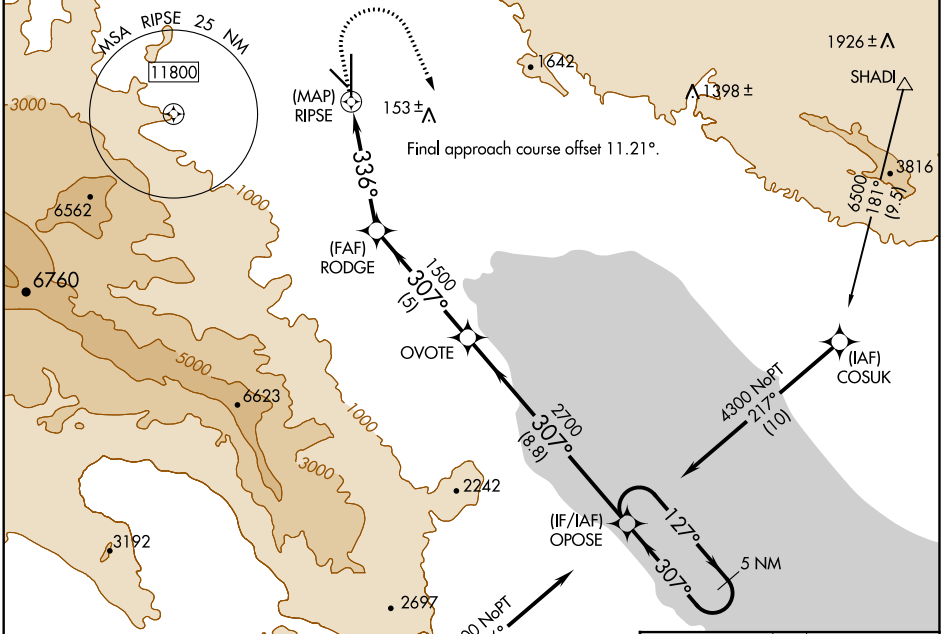

APP CRS	Rwy Idg	8500
336°	TDZE	-128
	Apt Elev	-115

RNAV (GPS) RWY 35

JACQUELINE COCHRAN RGNL (TRM)

RNP APCH.	MISSED APPROACH: Climb to 1200 then climbing right turn to 4300 direct OPOSE and hold.
-----------	--

ASOS 118.325	SOCAL APP CON * 135.275 251.1	UNICOM 123.0 (CTAF)
------------------------	---	-------------------------------

ELEV -115	TDZE -128
MIRL Rwy 12-30 and 17-35	
REIL Rwy 17 and 35	

CATEGORY	A	B	C	D
LNVA MDA	440-1	568 (600-1)	940-3	1068 (1100-3)
C CIRCLING	440-1	555 (600-1)	940-3	1055 (1100-3)

SW-3, 07 NOV 2019 to 05 DEC 2019

SW-3, 07 NOV 2019 to 05 DEC 2019