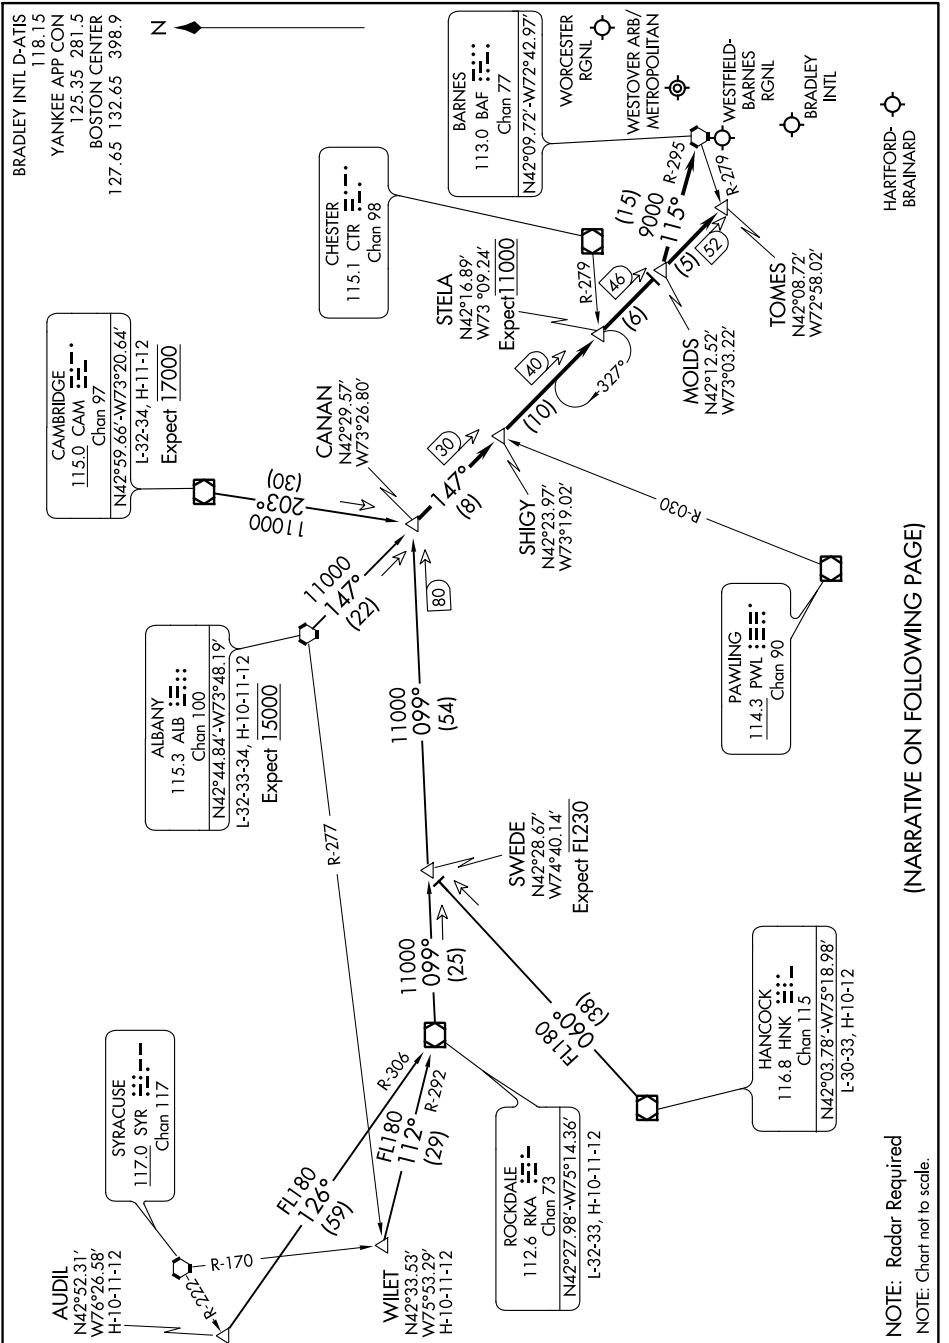

STELA ONE ARRIVAL

WINDSOR LOCKS, CONNECTICUT

NE-1, 07 NOV 2019 to 05 DEC 2019

(NARRATIVE ON FOLLOWING PAGE)

NE-1, 07 NOV 2019 to 05 DEC 2019

STELA ONE ARRIVAL

(STELA.STELA1) 31MAY12

WINDSOR LOCKS, CONNECTICUT

NOTE: Radar Required
NOTE: Chart not to scale.