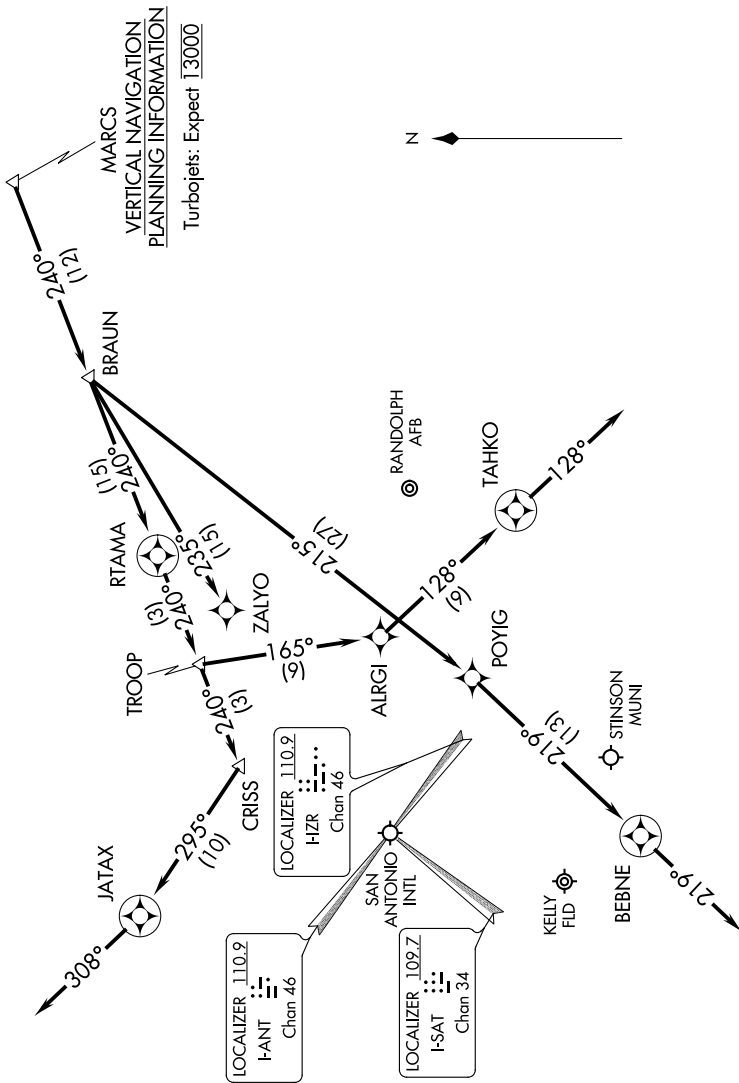

BRAUN TWO ARRIVAL (RNAV) Arrival Routes

SAN ANTONIO, TEXAS

SAN ANTONIO APP CON
 127.1 269.1
 124.45 335.625
 KELLY FLD ATIS
 120.45 273.5
 RANDOLPH AFB ATIS ★
 290.525
 SAN ANTONIO INTL D-ATIS
 118.9
 STINSON MUNI ATIS
 128.8

NOTE: Chart not to scale

NOTE: WAILN Transition for Houston Terminal Area Departures only.

NOTE: RADAR Required.

NOTE: RNAV 1.

NOTE: DME/DME/IRU or GPS required.

NOTE: WAILN Transition for Houston Terminal Area Departures only.

(NARRATIVE ON FOLLOWING PAGE)

SAN ANTONIO, TEXAS