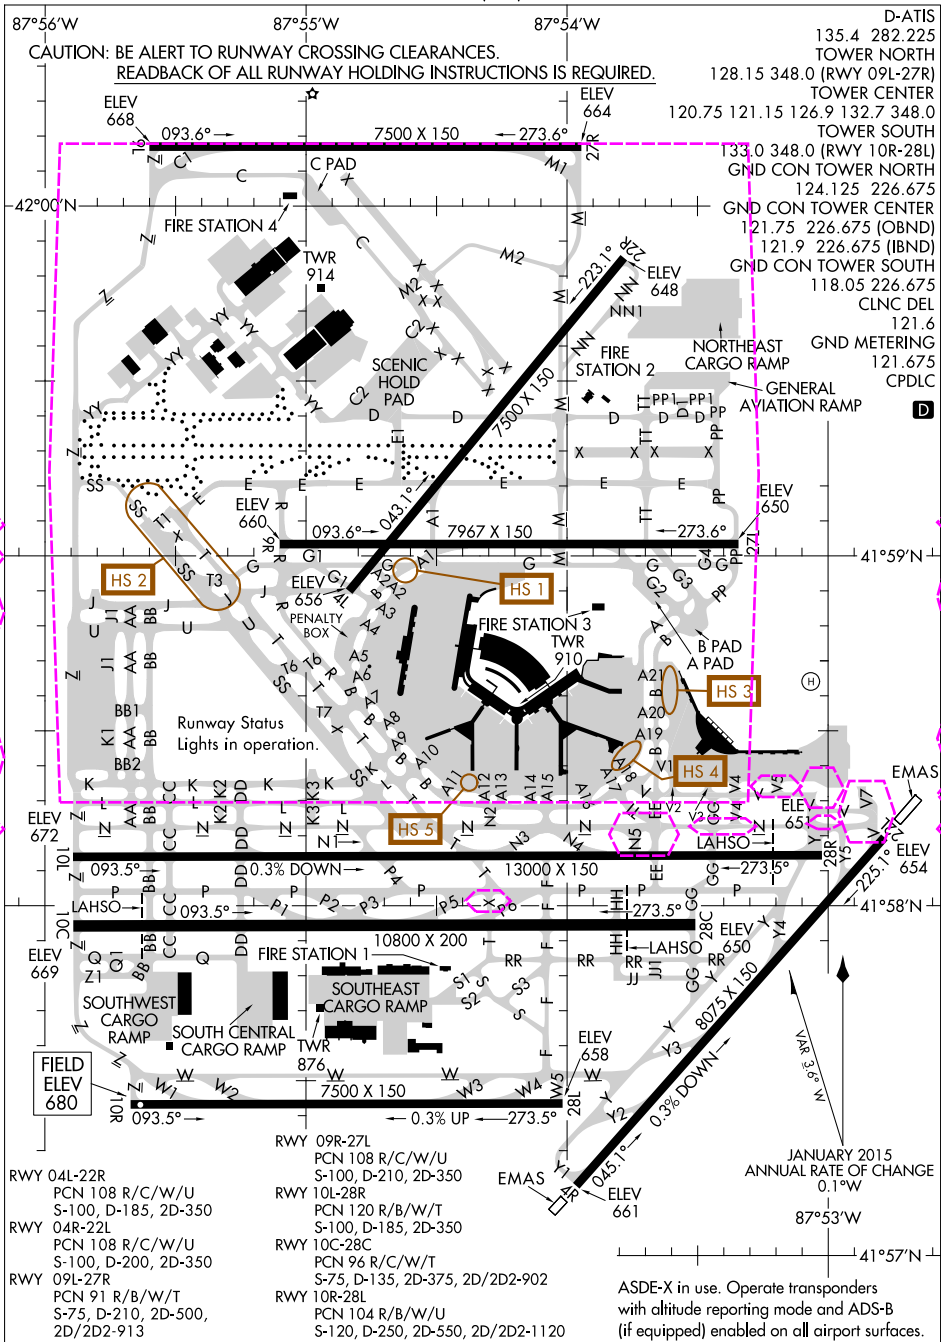

19283

AIRPORT DIAGRAM

AL-166 (FAA)

CHICAGO O'HARE INTL (ORD)

CHICAGO, ILLINOIS

EC-3, 10 OCT 2019 to 07 NOV 2019

EC-3, 10 OCT 2019 to 07 NOV 2019

AIRPORT DIAGRAM