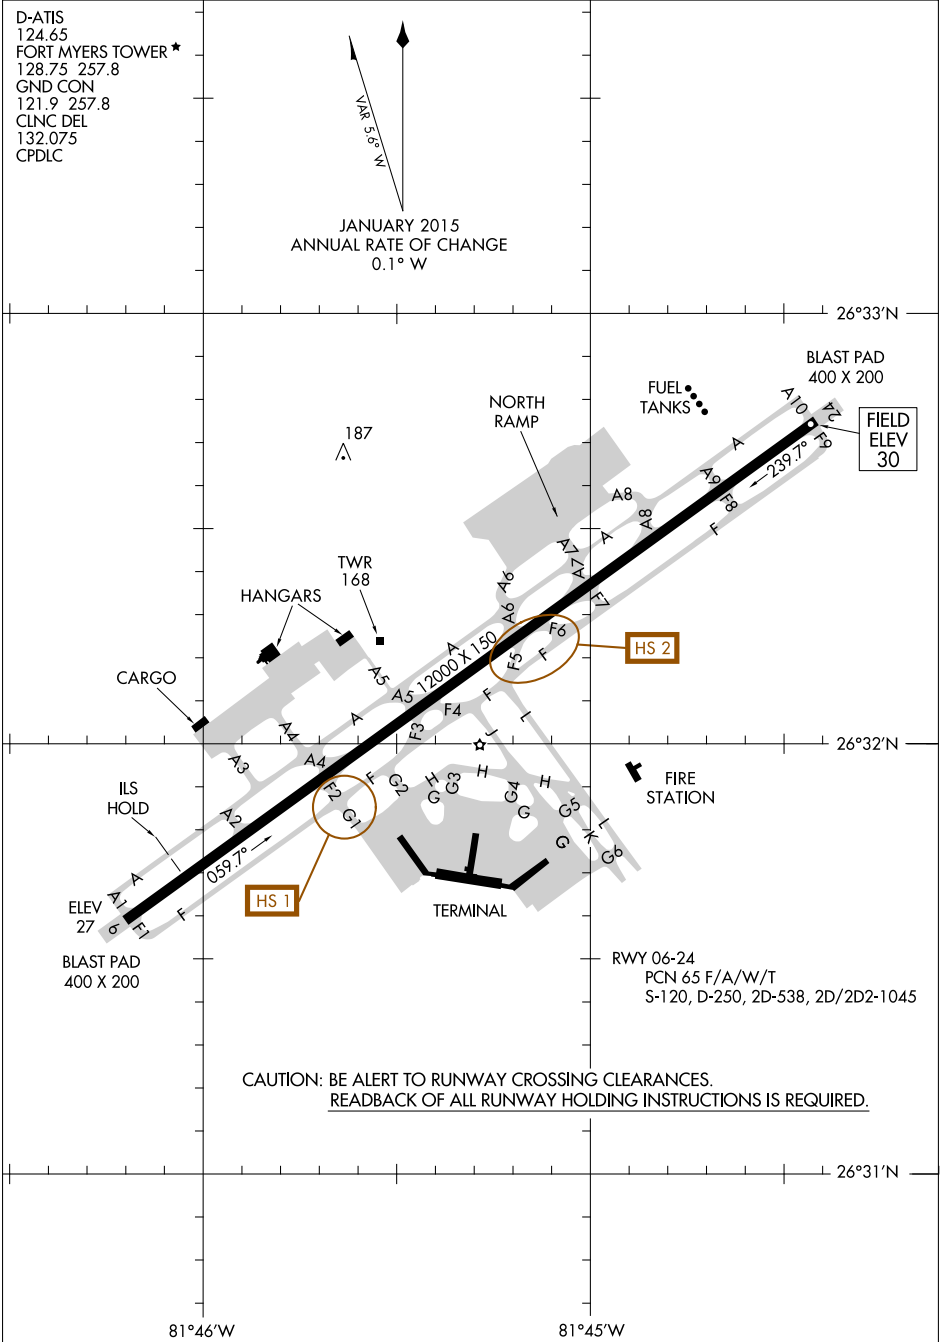

AIRPORT DIAGRAM

AL-6757 (FAA)

SOUTHWEST FLORIDA INTL (R.S.W)
FORT MYERS, FLORIDA

D-ATIS
124.65
FORT MYERS TOWER ★
128.75 257.8
GND CON
121.9 257.8
CLNC DEL
132.075
CPDLC

JANUARY 2015
ANNUAL RATE OF CHANGE
0.1° W

SE-3, 10 OCT 2019 to 07 NOV 2019

SE-3, 10 OCT 2019 to 07 NOV 2019

AIRPORT DIAGRAM

FORT MYERS, FLORIDA
SOUTHWEST FLORIDA INTL (R.S.W)