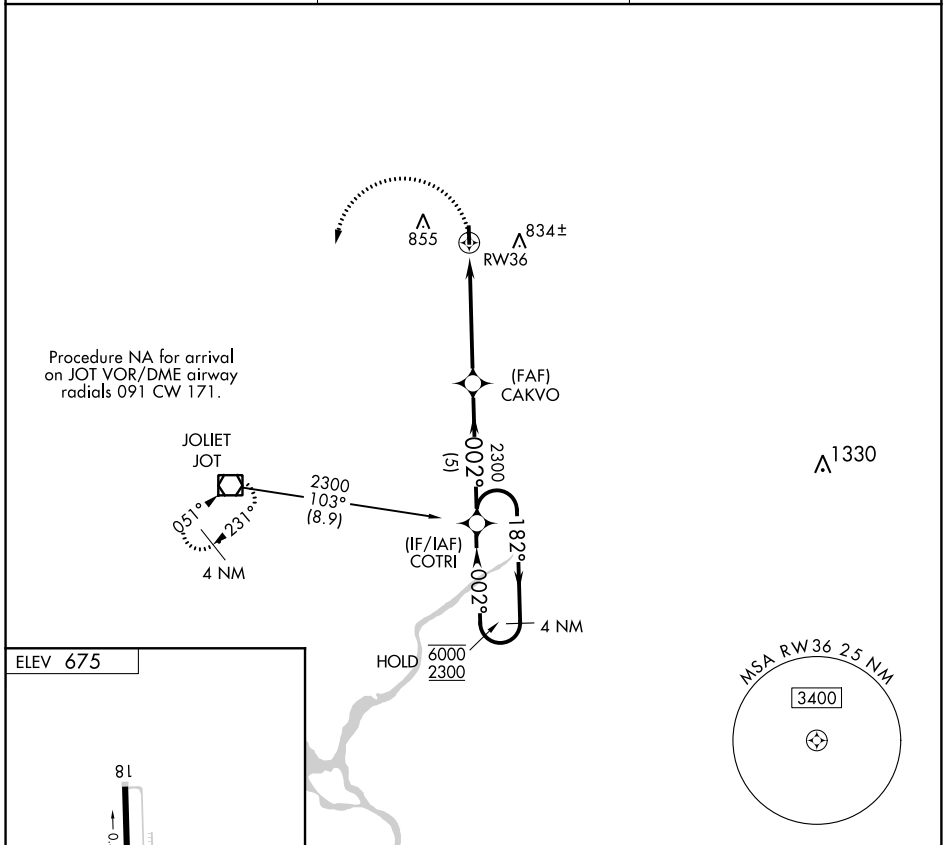

APP CRS 002°	Rwy Idg TDZE Apt Elev	N/A N/A 675
------------------------	-----------------------------	--

RNAV (GPS)-B

BOLINGBROOK'S CLOW INTL (1C5)

RNP APCH.		MISSED APPROACH: Climbing left turn to 2300 direct JOT VOR/DME and hold.
Procedure NA at night. Use Lewis University altimeter setting.		
LOT AWOS-3 118.525	CHICAGO APP CON 119.35 354.075	CTAF 122.9 0

CATEGORY	A	B	C	D
CIRCLING	1160-1 485 (500-1)	1220-1 545 (600-1)	NA	

EC-3, 10 OCT 2019 to 07 NOV 2019

EC-3, 10 OCT 2019 to 07 NOV 2019