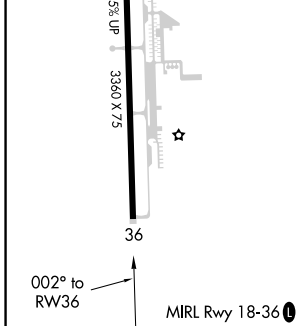

APP CRS 002°	Rwy Idg TDZE Apt Elev	N/A N/A 675
------------------------	-----------------------------	--

RNAV (GPS)-B

BOLINGBROOK'S CLOW INTL (1C5)

RNP APCH.		MISSED APPROACH: Climbing left turn to 2300 direct JOT VOR/DME and hold.
Procedure NA at night. Use Lewis University altimeter setting.		
LOT AWOS-3 118.525	CHICAGO APP CON 119.35 354.075	CTAF 122.9 0

CATEGORY	A	B	C	D
CIRCLING	1160-1 485 (500-1)	1220-1 545 (600-1)	NA	

EC-3, 10 OCT 2019 to 07 NOV 2019

EC-3, 10 OCT 2019 to 07 NOV 2019