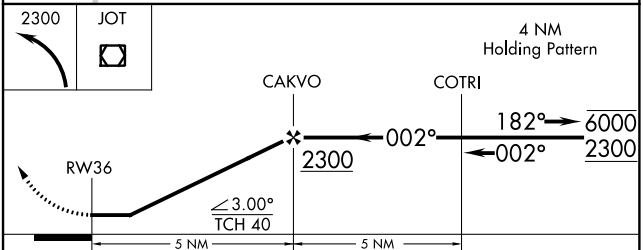

APP CRS 002°	Rwy Idg TDZE Apt Elev	N/A N/A 675
------------------------	-----------------------------	--

RNAV (GPS)-B

BOLINGBROOK'S CLOW INTL (1C5)

RNP APCH.		MISSED APPROACH: Climbing left turn to 2300 direct JOT VOR/DME and hold.
Procedure NA at night. Use Lewis University altimeter setting.		
LOT AWOS-3 118.525	CHICAGO APP CON 119.35 354.075	CTAF 122.9 0

CATEGORY	A	B	C	D
CIRCLING	1160-1 485 (500-1)	1220-1 545 (600-1)	NA	

EC-3, 10 OCT 2019 to 07 NOV 2019

EC-3, 10 OCT 2019 to 07 NOV 2019