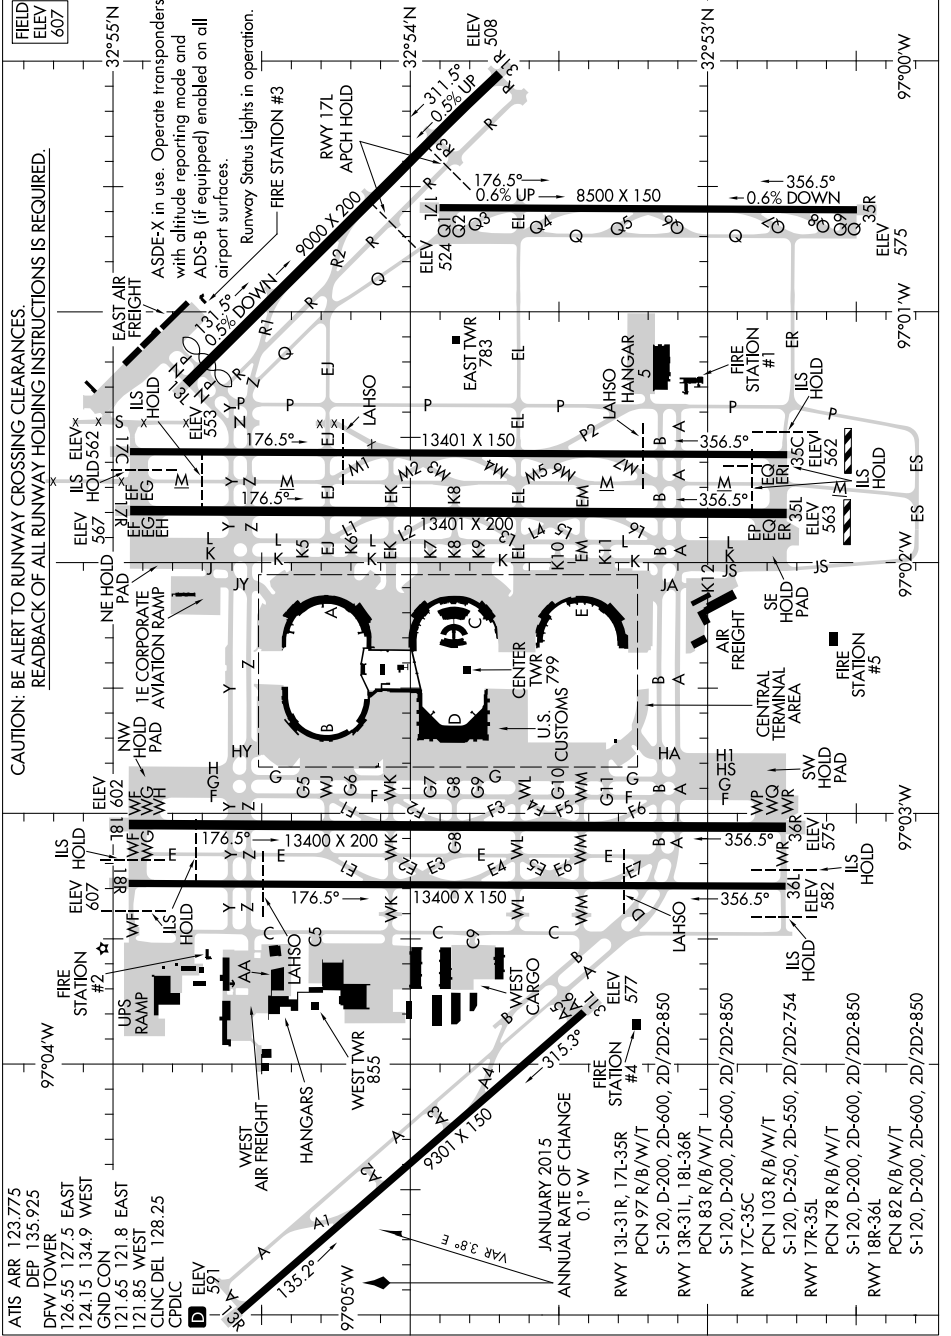

AIRPORT DIAGRAM

AL-6039 (FAA)

DALLAS-FORT WORTH INTL (DFW)

DALLAS-FORT WORTH, TEXAS

FIELD ELEV 607

CAUTION: BE ALERT TO RUNWAY CROSSING CLEARANCES.
READBACK OF ALL RUNWAY HOLDING INSTRUCTIONS IS REQUIRED.

SC-2, 10 OCT 2019 to 07 NOV 2019

SC-2, 10 OCT 2019 to 07 NOV 2019

AIRPORT DIAGRAM

DALLAS-FORT WORTH, TEXAS

DALLAS-FORT WORTH INTL (DFW)

- ATIS ARR 123.775
- DEP 135.925
- DRW TOWER
- 126.55 127.5 EAST
- 124.15 134.9 WEST
- GND CON
- 121.65 121.8 EAST
- 121.85 WEST
- CLNC DEL 128.25
- CPDCL

- RWY 13L-31R, 17L-35R
- PCN 97 R/B/W/T
- S-120, D-200, 2D-400, 2D/2D2-850
- RWY 13R-31L, 18L-36R
- PCN 83 R/B/W/T
- S-120, D-200, 2D-400, 2D/2D2-850
- RWY 17C-35C
- PCN 103 R/B/W/T
- S-120, D-250, 2D-550, 2D/2D2-754
- RWY 17R-35L
- PCN 78 R/B/W/T
- S-120, D-200, 2D-400, 2D/2D2-850
- RWY 18R-36L
- PCN 82 R/B/W/T
- S-120, D-200, 2D-400, 2D/2D2-850

VAR 3.8° E
ANNUAL RATE OF CHANGE 0.1° W