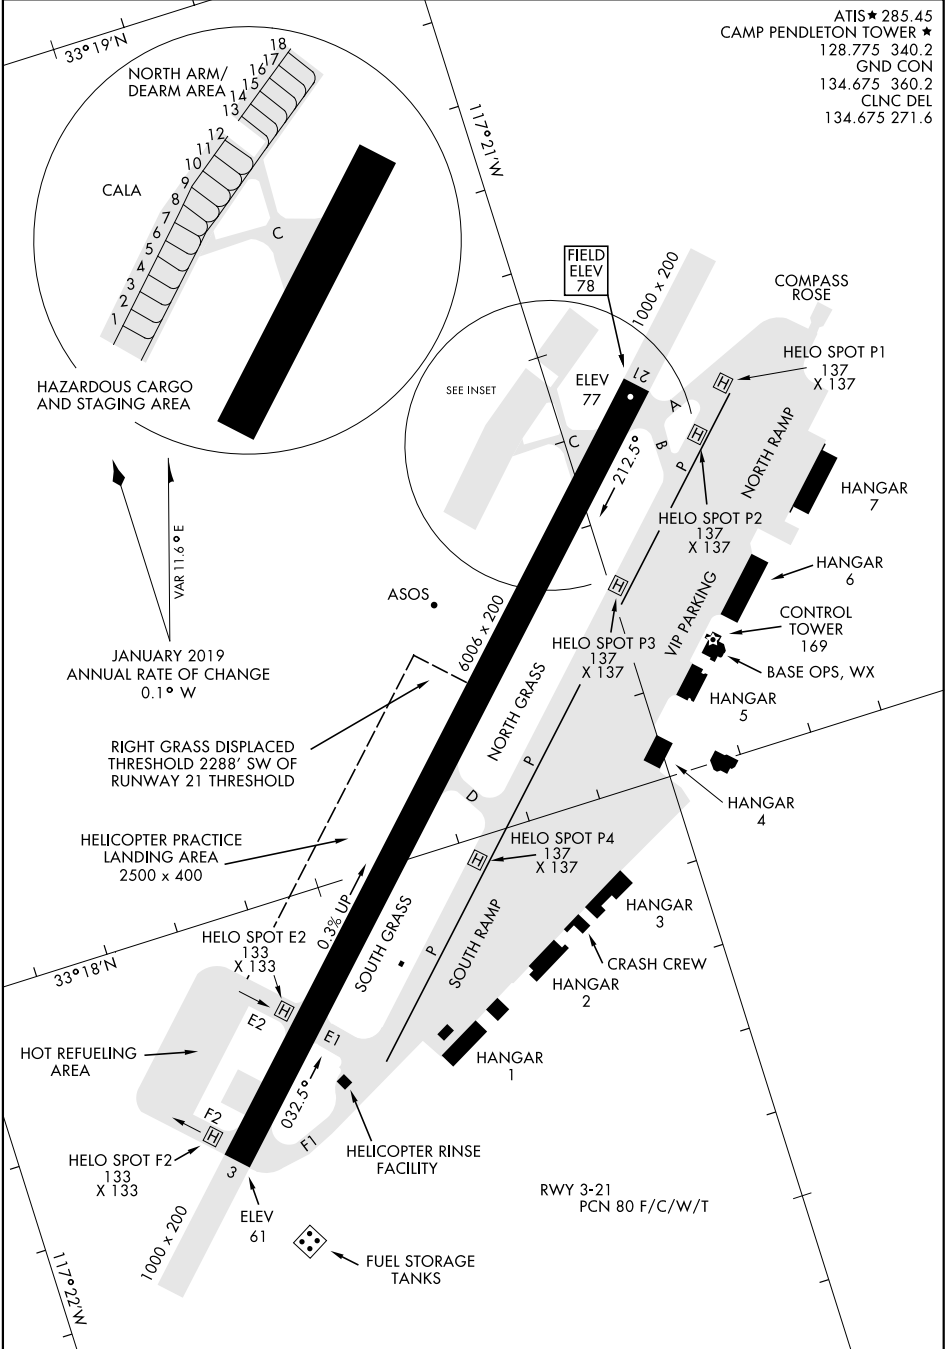

# AIRPORT DIAGRAM

ATIS ★ 285.45  
 CAMP PENDLETON TOWER ★  
 128.775 340.2  
 GND CON  
 134.675 360.2  
 CLNC DEL  
 134.675 271.6

SW-3, 10 OCT 2019 to 07 NOV 2019

SW-3, 10 OCT 2019 to 07 NOV 2019

# AIRPORT DIAGRAM