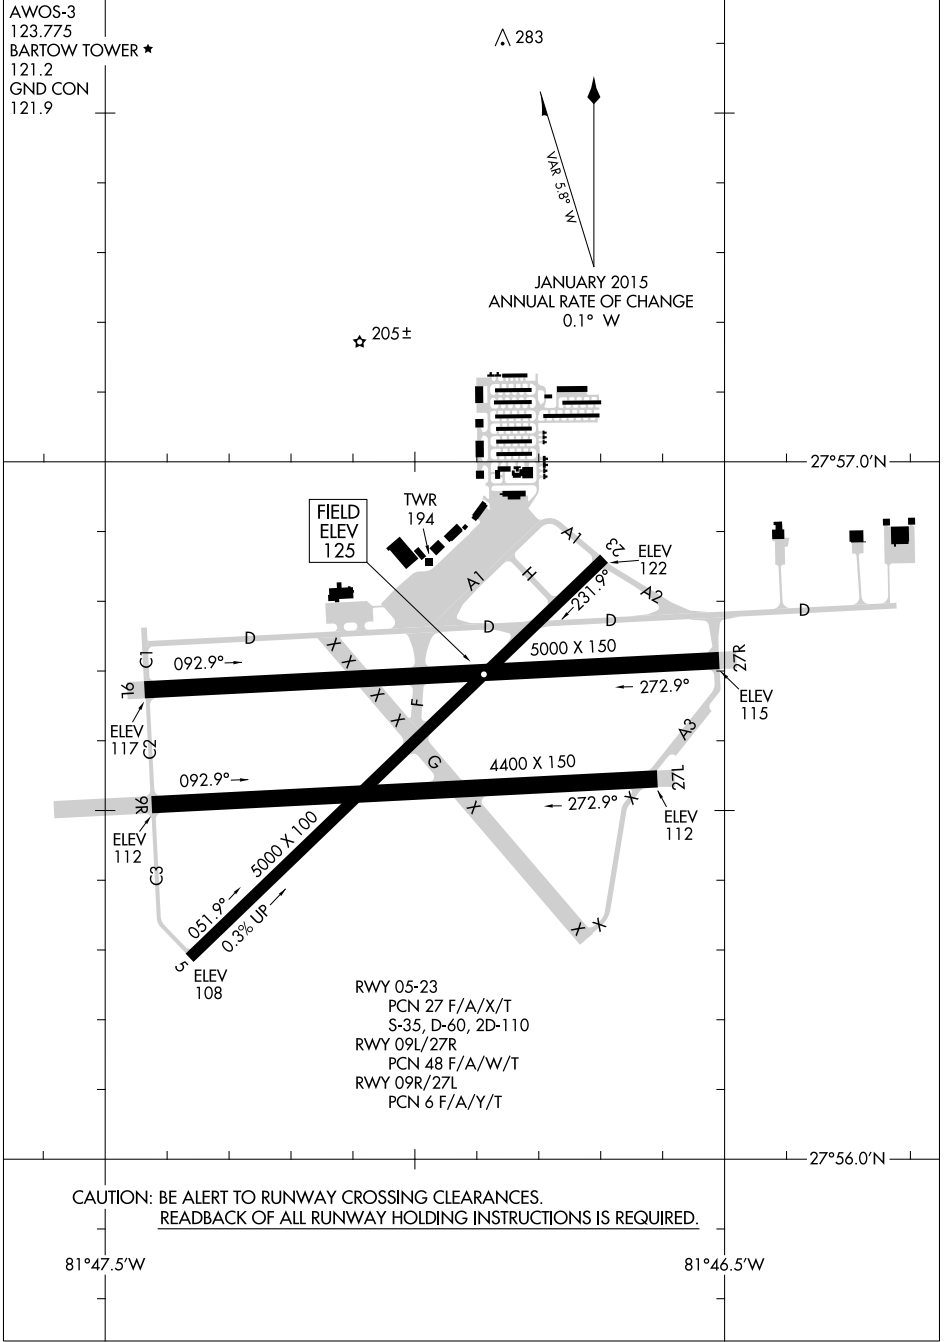

19227

AIRPORT DIAGRAM

AL-5838 (FAA)

BARTOW EXECUTIVE (BOW)

BARTOW, FLORIDA

SE-3, 10 OCT 2019 to 07 NOV 2019

SE-3, 10 OCT 2019 to 07 NOV 2019

AIRPORT DIAGRAM