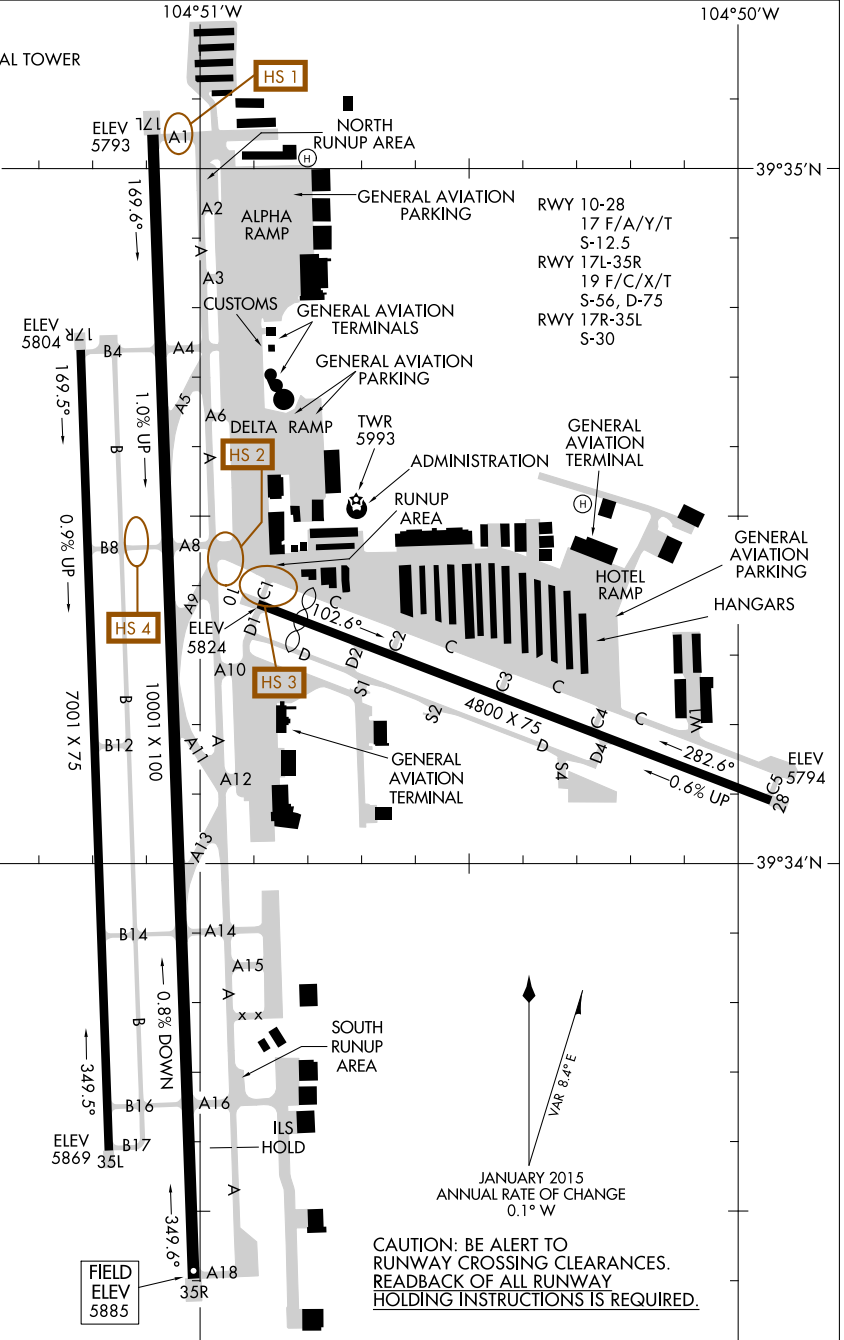

AIRPORT DIAGRAM

AL-5715 (FAA)

CENTENNIAL (APA)
DENVER, COLORADO

ATIS
120.3
CENTENNIAL TOWER
118.9
GND CON
121.8
CLNC DEL
128.6

SW-1, 10 OCT 2019 to 07 NOV 2019

SW-1, 10 OCT 2019 to 07 NOV 2019

AIRPORT DIAGRAM

DENVER, COLORADO
CENTENNIAL (APA)