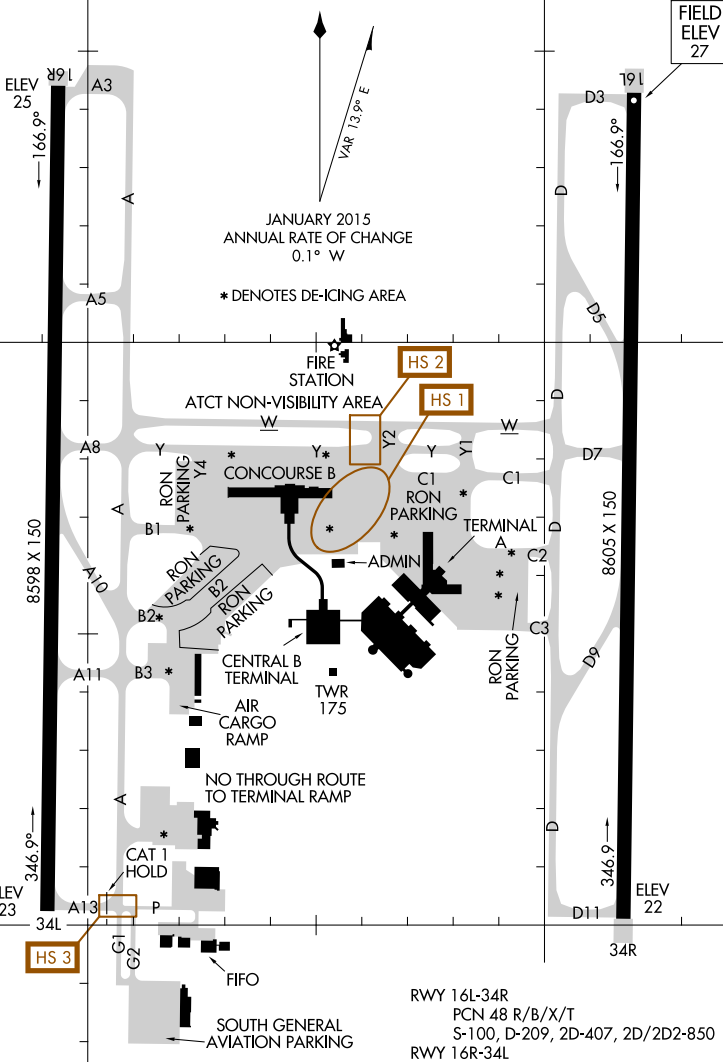

# AIRPORT DIAGRAM

AL-5490 (FAA)

SACRAMENTO INTL (SMF)  
SACRAMENTO, CALIFORNIA

D-ATIS  
126.75  
CAPITOL TOWER  
125.7 256.7  
GND CON  
121.7  
CLNC DEL  
121.1 256.7  
CPDLC

CAUTION: BE ALERT TO RUNWAY CROSSING CLEARANCES.  
REBACK OF ALL RUNWAY HOLDING INSTRUCTIONS IS REQUIRED.

SW-2. 10 OCT 2019 to 07 NOV 2019

SW-2. 10 OCT 2019 to 07 NOV 2019