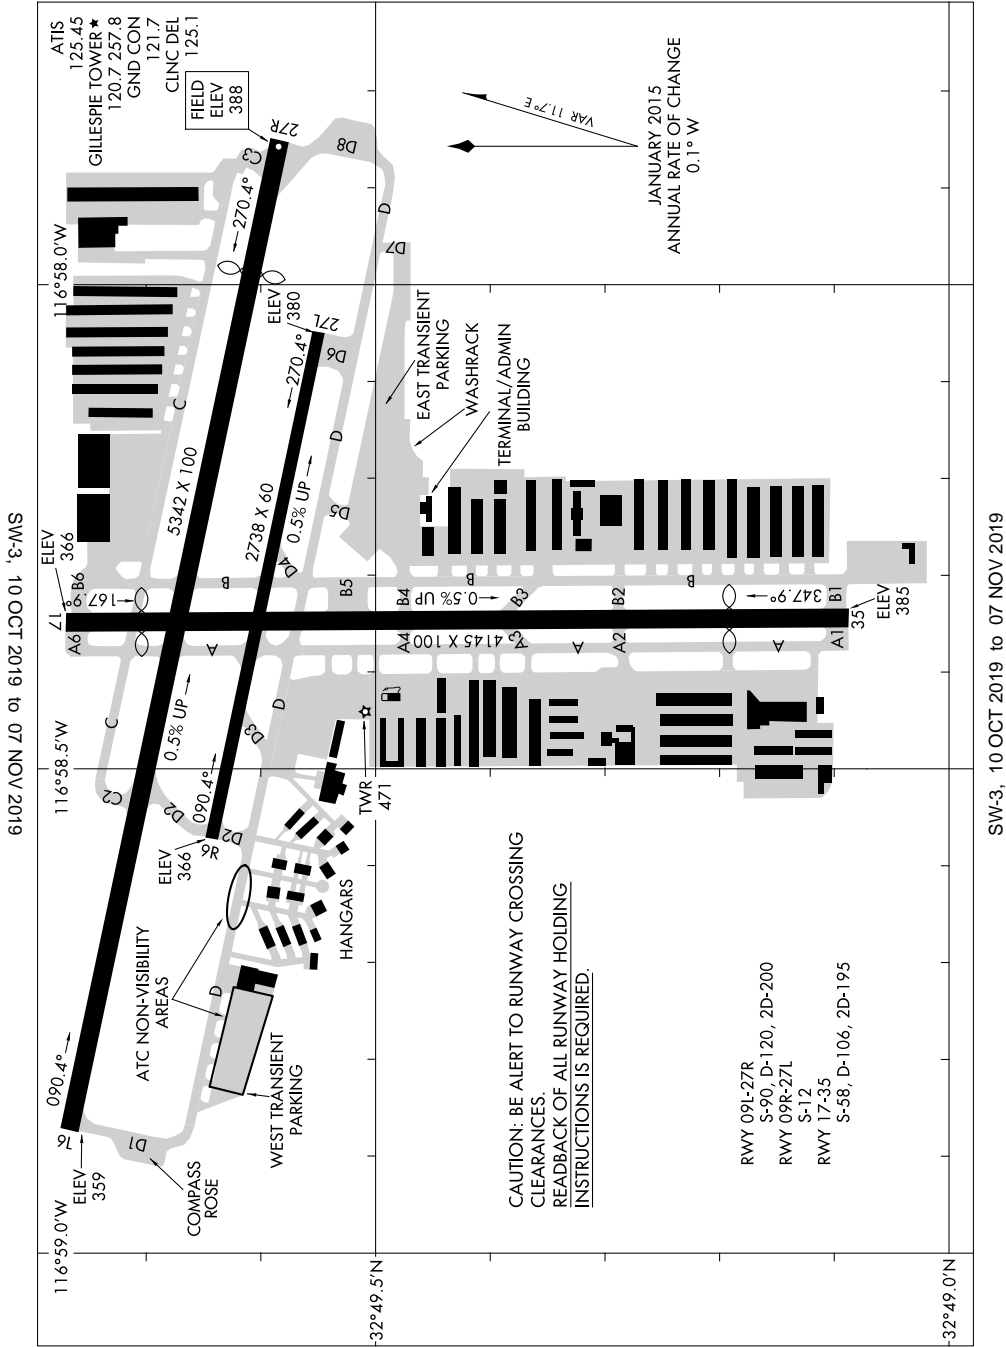

AIRPORT DIAGRAM

AL-5402 (FAA)

GILLESPIE FIELD (S.E.E)
SAN DIEGO/EL CAJON, CALIFORNIA

SW-3, 10 OCT 2019 to 07 NOV 2019

SW-3, 10 OCT 2019 to 07 NOV 2019

AIRPORT DIAGRAM

SAN DIEGO/EL CAJON, CALIFORNIA
GILLESPIE FIELD (S.E.E)