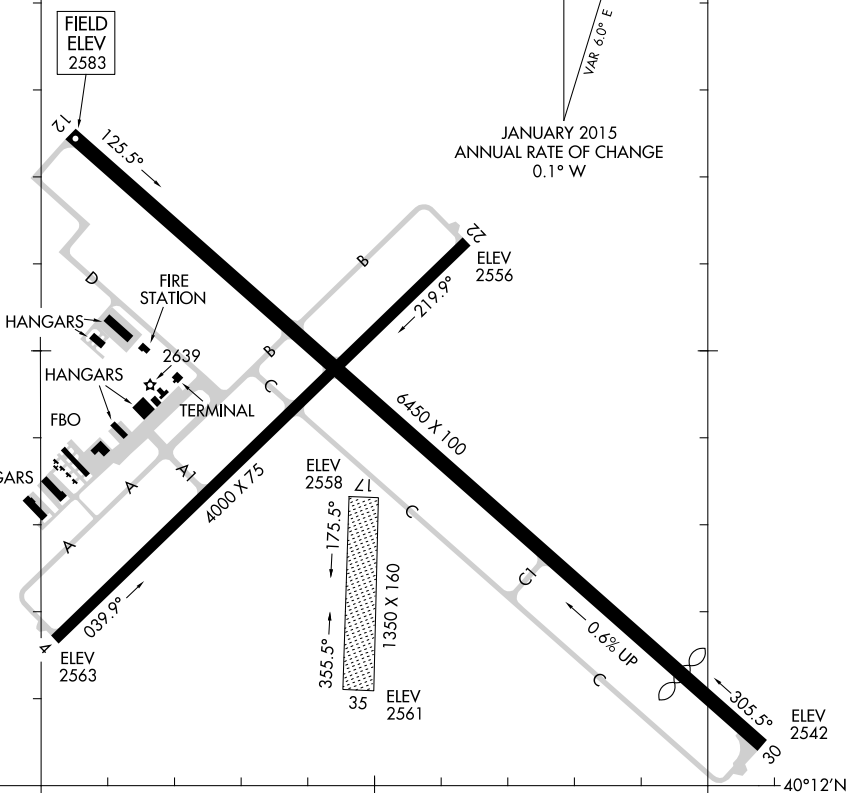

17117

AIRPORT DIAGRAM

AL-5301 (FAA)

MC COOK BEN NELSON RGNL (MCK)
MC COOK, NEBRASKA

ASOS
119.025
CTAF/UNICOM
122.8

40°13'N

FIELD
ELEV
2583

JANUARY 2015
ANNUAL RATE OF CHANGE
0.1° W

NC-2, 10 OCT 2019 to 07 NOV 2019

NC-2, 10 OCT 2019 to 07 NOV 2019

RWY 04-22
PCN 34 R/C/W/T
S-30, D-38
RWY 12-30
S-30, D-38

100°36'W

100°35'W

40°12'N

AIRPORT DIAGRAM

17117