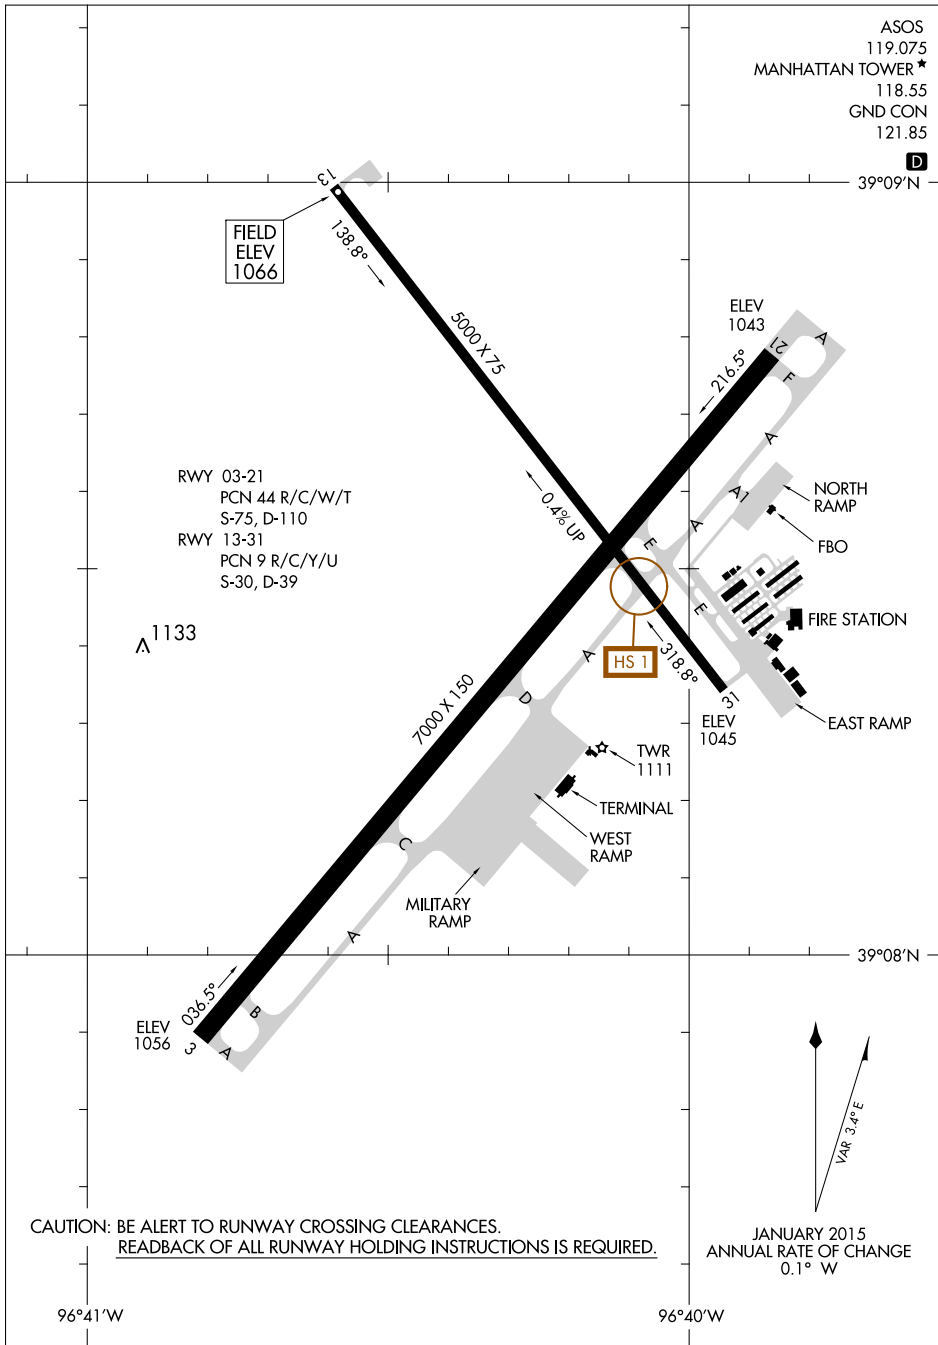

17341

AIRPORT DIAGRAM

AL-5241 (FAA)

MANHATTAN RGNL (MHK)
MANHATTAN, KANSAS

NC-2, 10 OCT 2019 to 07 NOV 2019

NC-2, 10 OCT 2019 to 07 NOV 2019

AIRPORT DIAGRAM

17341

MANHATTAN, KANSAS
MANHATTAN RGNL (MHK)