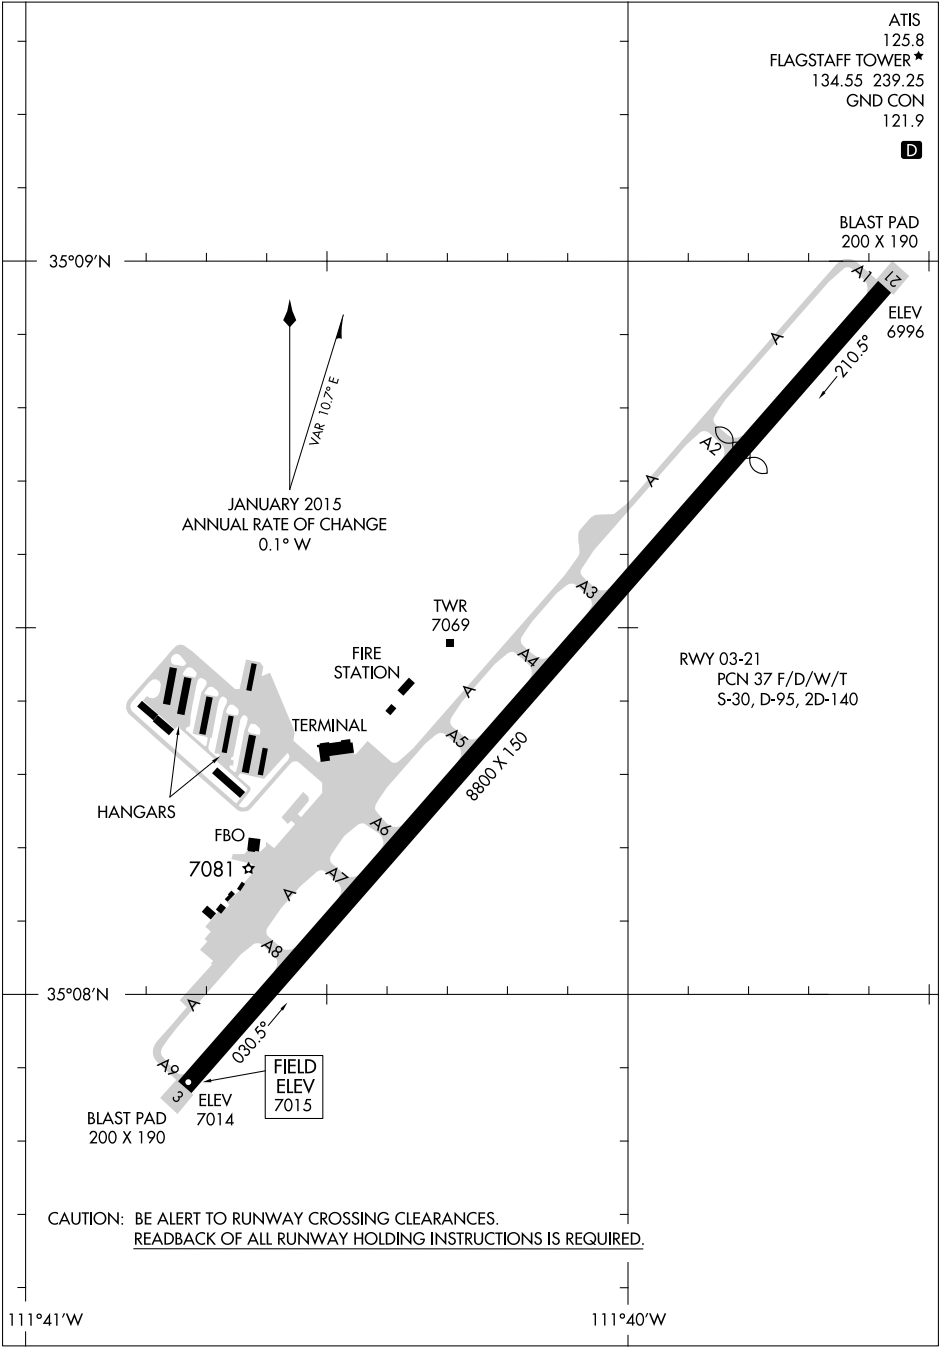

19115

# AIRPORT DIAGRAM

AL-5034 (FAA)

FLAGSTAFF PULLIAM (F'L'G)  
FLAGSTAFF, ARIZONA

SW-4, 10 OCT 2019 to 07 NOV 2019

SW-4, 10 OCT 2019 to 07 NOV 2019