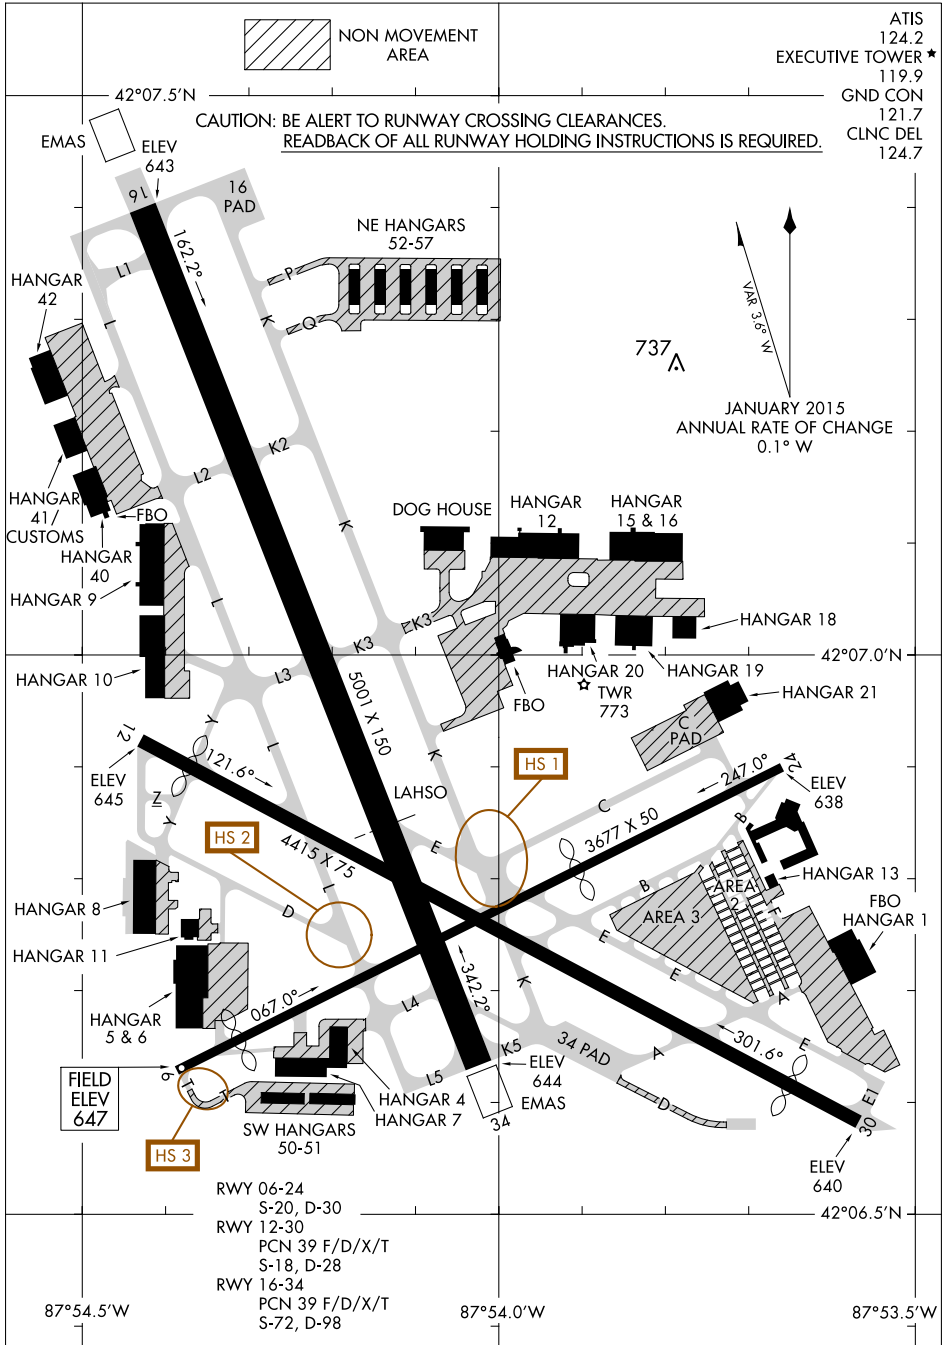

19171

AIRPORT DIAGRAM

AL-5028 (FAA) CHICAGO EXECUTIVE (PWK) CHICAGO/PROSPECT HEIGHTS/WHEELING, ILLINOIS

EC-3, 10 OCT 2019 to 07 NOV 2019

EC-3, 10 OCT 2019 to 07 NOV 2019

AIRPORT DIAGRAM

19171

CHICAGO/PROSPECT HEIGHTS/WHEELING, ILLINOIS CHICAGO EXECUTIVE (PWK)