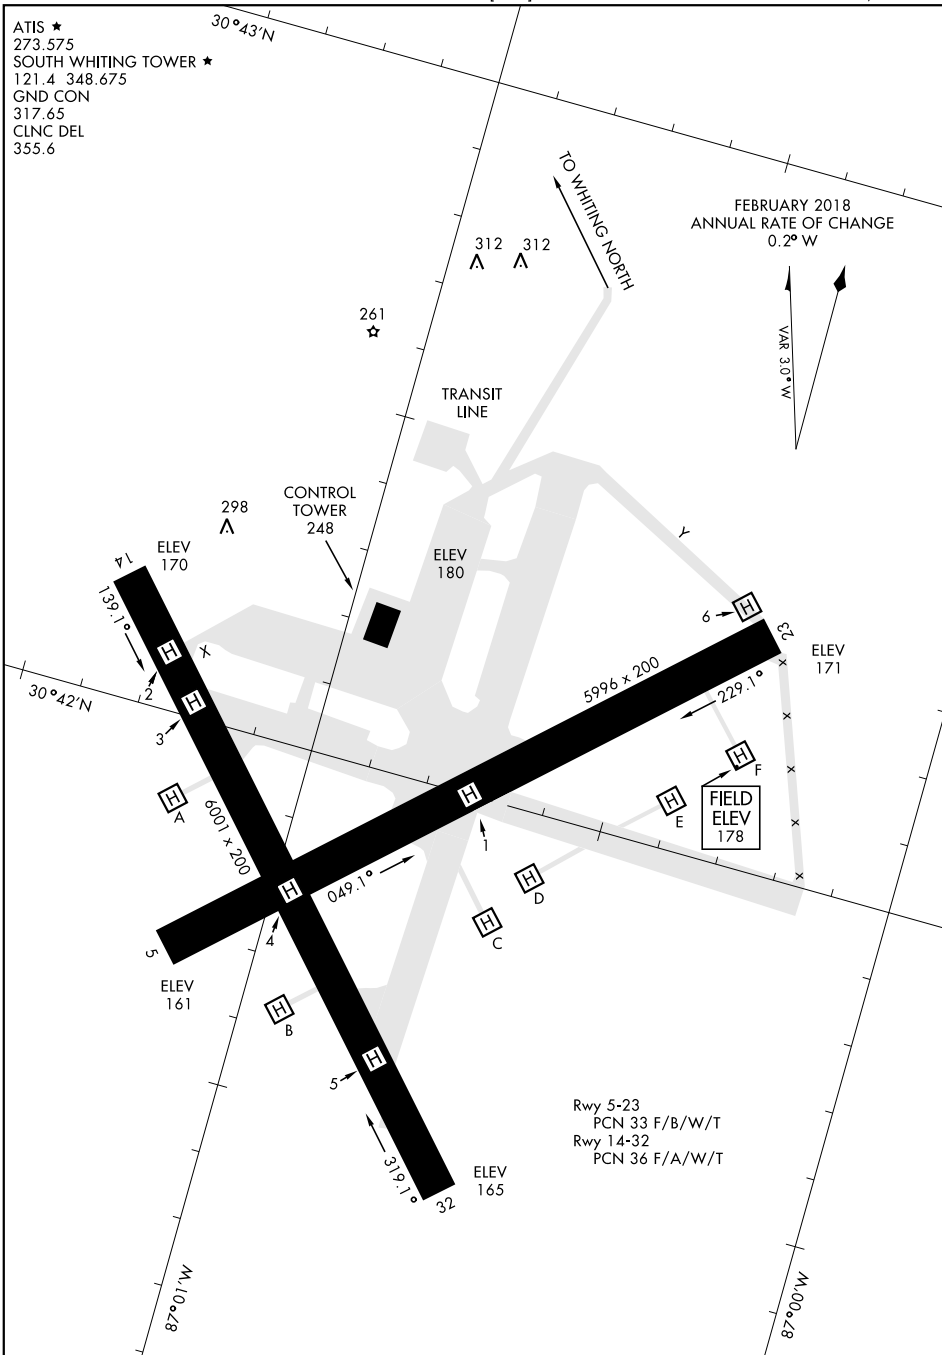

AIRPORT DIAGRAM

AFD-1909 [USN]

WHITING FLD NAS (SOUTH) (KNDZ)

MILTON, FLORIDA

ATIS ★
 273.575
 SOUTH WHITING TOWER ★
 121.4 348.675
 GND CON
 317.65
 CLNC DEL
 355.6

FEBRUARY 2018
 ANNUAL RATE OF CHANGE
 0.2° W

SE-3, 10 OCT 2019 to 07 NOV 2019

SE-3, 10 OCT 2019 to 07 NOV 2019

Rwy 5-23
 PCN 33 F/B/W/T
 Rwy 14-32
 PCN 36 F/A/W/T

AIRPORT DIAGRAM

MILTON, FLORIDA

WHITING FLD NAS (SOUTH) (KNDZ)