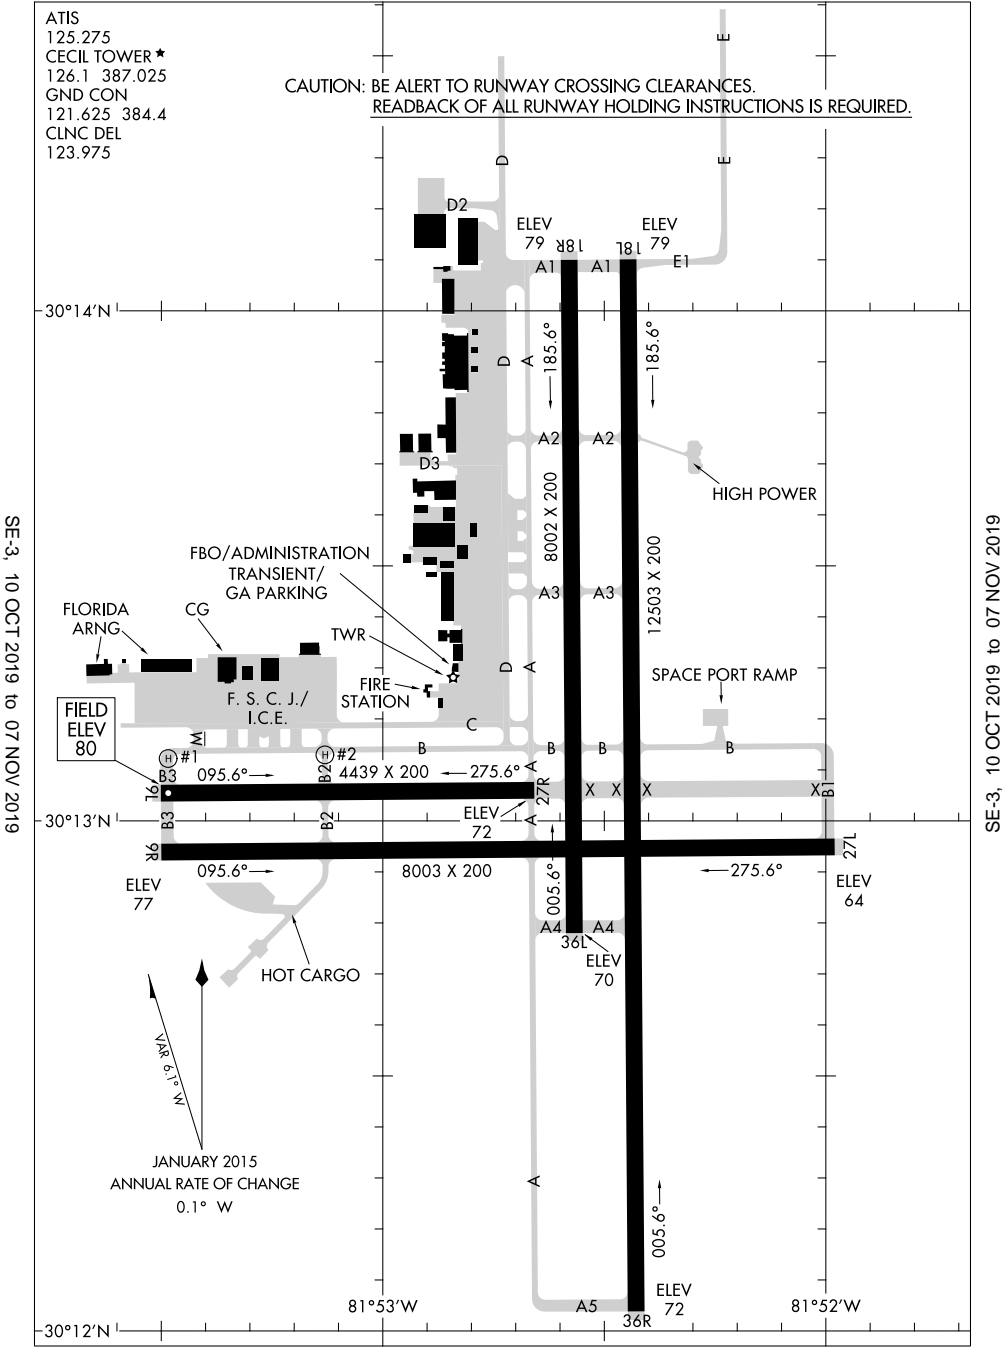

19003

AIRPORT DIAGRAM

AL-998 (FAA)

CECIL (VQQ)
JACKSONVILLE, FLORIDA

ATIS
 125.275
 CECIL TOWER ★
 126.1 387.025
 GND CON
 121.625 384.4
 CLNC DEL
 123.975

CAUTION: BE ALERT TO RUNWAY CROSSING CLEARANCES.
READBACK OF ALL RUNWAY HOLDING INSTRUCTIONS IS REQUIRED.

SE-3, 10 OCT 2019 to 07 NOV 2019

SE-3, 10 OCT 2019 to 07 NOV 2019

AIRPORT DIAGRAM

19003

JACKSONVILLE, FLORIDA
CECIL (VQQ)