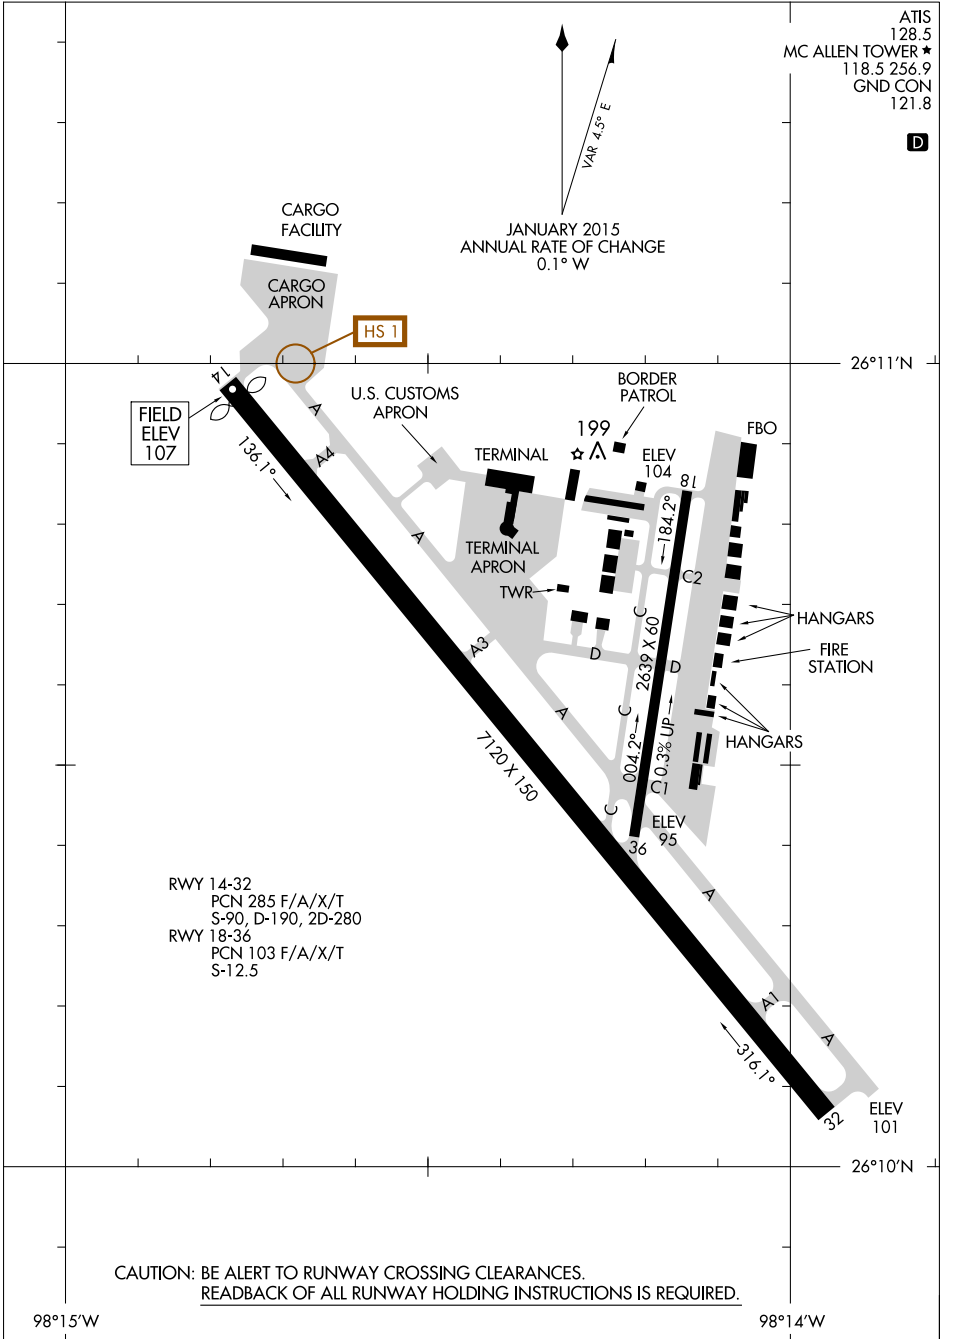

19059

AIRPORT DIAGRAM

AL-985 (FAA)

MC ALLEN MILLER INTL (MFE)

MC ALLEN, TEXAS

ATIS 128.5
 MC ALLEN TOWER ★ 118.5 256.9
 GND CON 121.8
 [D]

SC-3, 10 OCT 2019 to 07 NOV 2019

SC-3, 10 OCT 2019 to 07 NOV 2019

AIRPORT DIAGRAM

19059

MC ALLEN, TEXAS

MC ALLEN MILLER INTL (MFE)