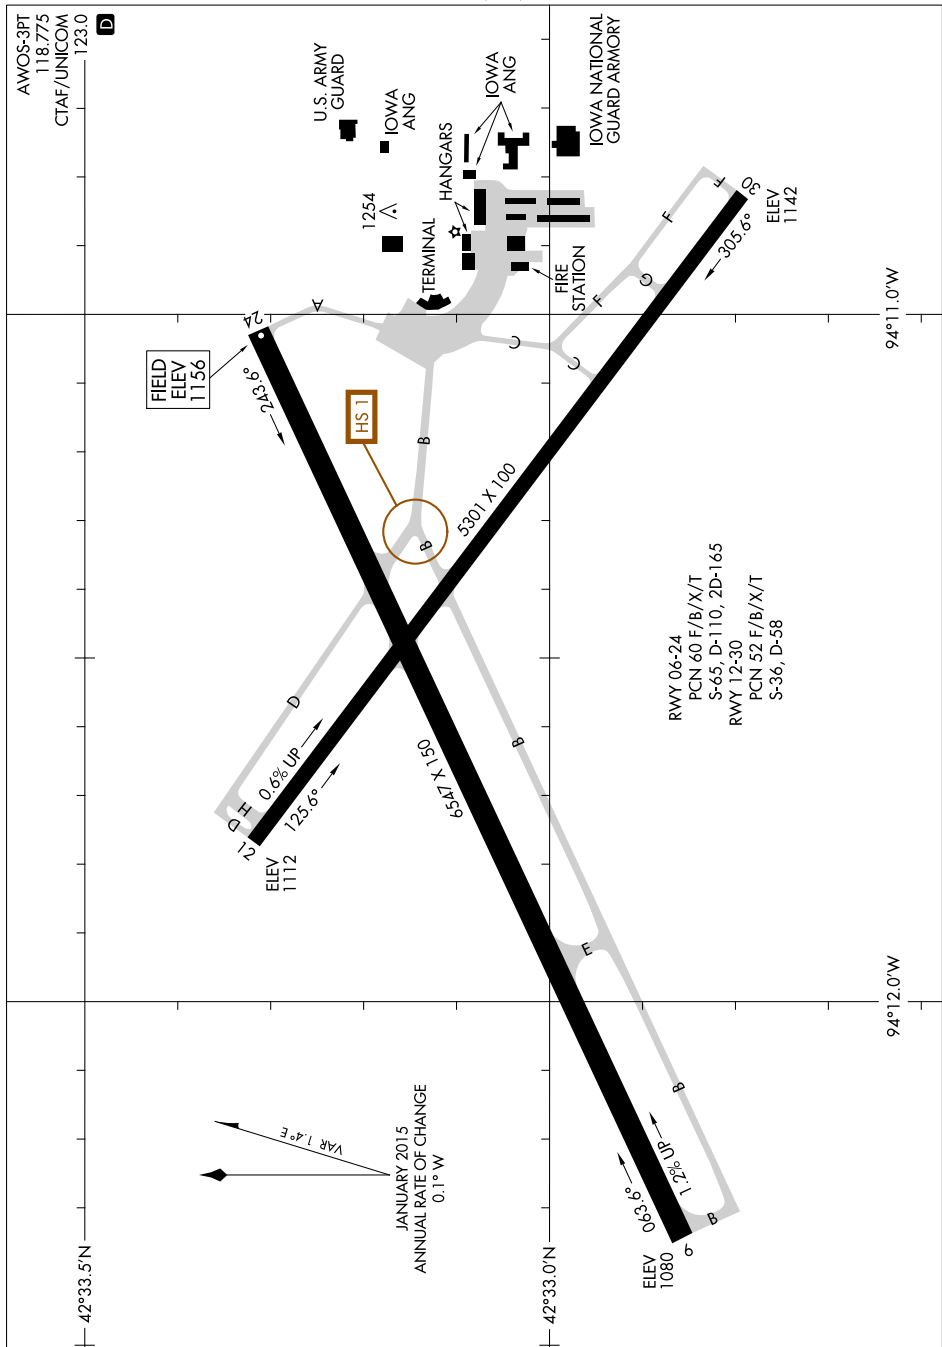

AIRPORT DIAGRAM

AL-976 (FAA)

FORT DODGE RGNL (FOD)
FORT DODGE, IOWA

NC-3, 10 OCT 2019 to 07 NOV 2019

NC-3, 10 OCT 2019 to 07 NOV 2019

AIRPORT DIAGRAM

FORT DODGE, IOWA
FORT DODGE RGNL (FOD)