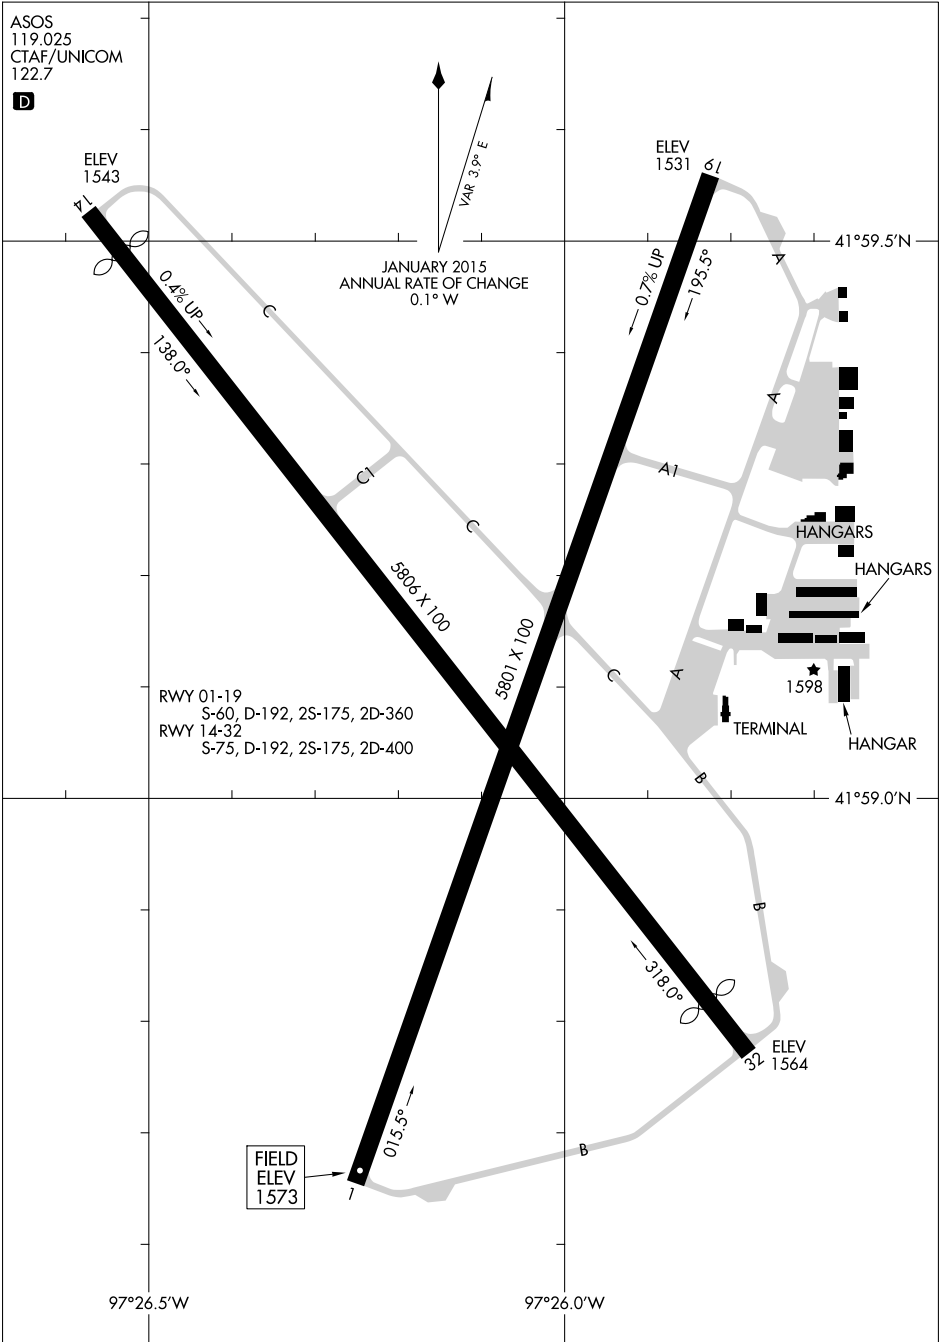

18312 **AIRPORT DIAGRAM** NORFOLK RGNL/KARL STEFAN MEMORIAL FIELD (OFK) NORFOLK, NEBRASKA
 AL-974 (FAA)

ASOS
 119.025
 CTAF/UNICOM
 122.7

D

NC-2, 10 OCT 2019 to 07 NOV 2019

NC-2, 10 OCT 2019 to 07 NOV 2019