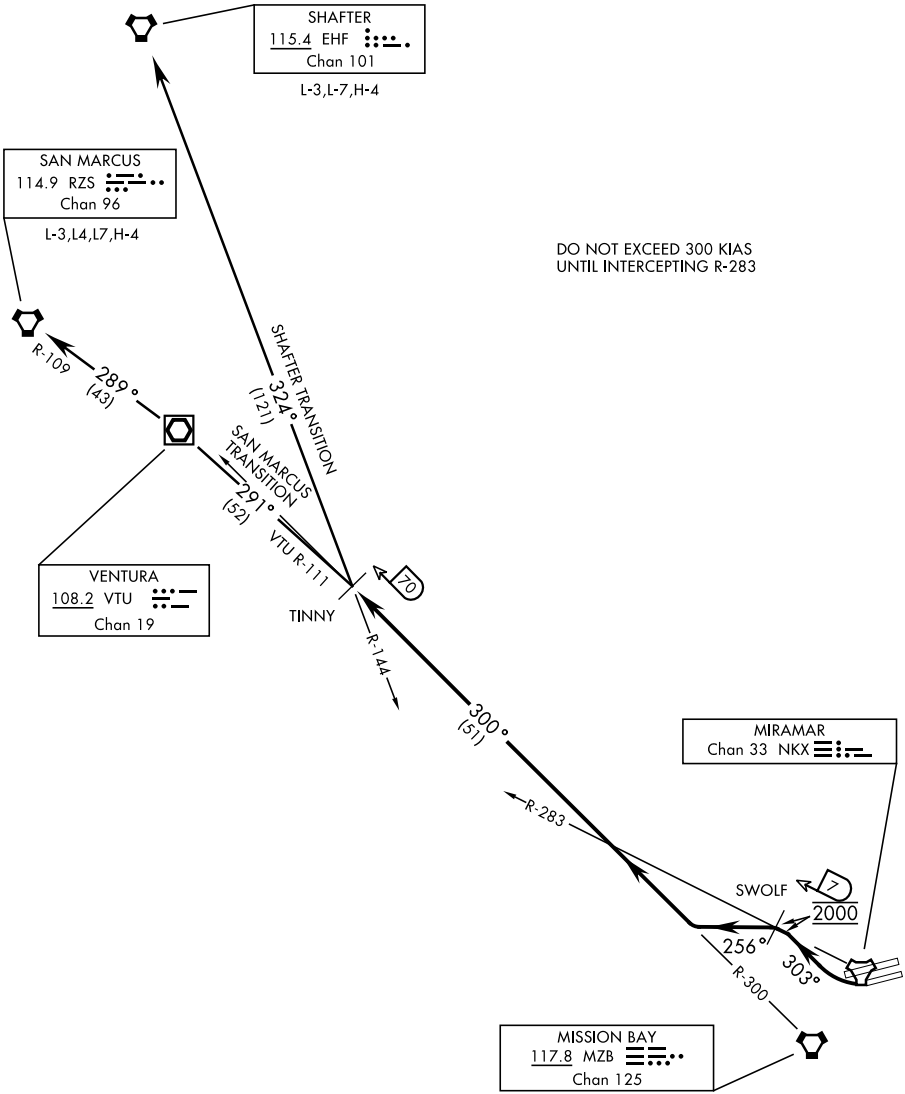

19283

TINNY-FOUR DEPARTURE (TINNY4•TINNY)

MIRAMAR MCAS (JOE FOSS FLD) (KNKX)

SAN DIEGO, CALIFORNIA

ATIS ★ 352.0
 CLNC DEL
 125.975 254.325
 GND CON
 128.625 307.325
 FOSS TOWER ★
 135.2 298.925
 SOCAL DEP CON
 119.6 363.1 W

SHL-903 [USN]

Rwy	Knots	60	120	180	240	300	360
24L/R	V/V(fpm)	780	1560	2340	3120	3900	4680

ATC Climb Rate to 2000

SW-3, 10 OCT 2019 to 07 NOV 2019

SW-3, 10 OCT 2019 to 07 NOV 2019

TINNY-FOUR DEPARTURE (TINNY4•TINNY)

Orig 10OCT19

SAN DIEGO, CALIFORNIA

MIRAMAR MCAS (JOE FOSS FLD) (KNKX)