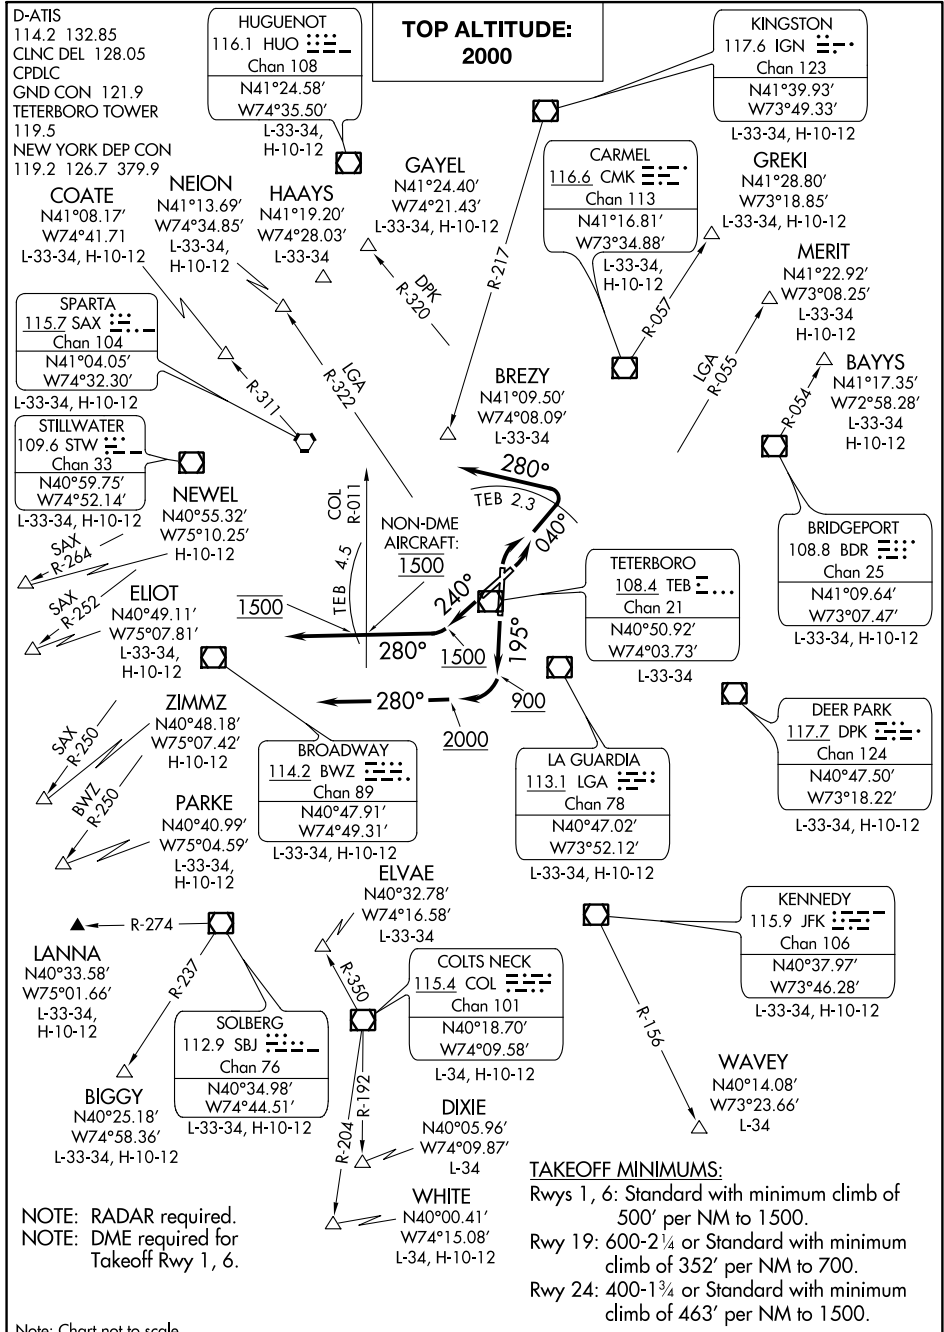

# TETERBORO TWO DEPARTURE

NE-2, 10 OCT 2019 to 07 NOV 2019

NE-2, 10 OCT 2019 to 07 NOV 2019

Note: Chart not to scale.

# TETERBORO TWO DEPARTURE