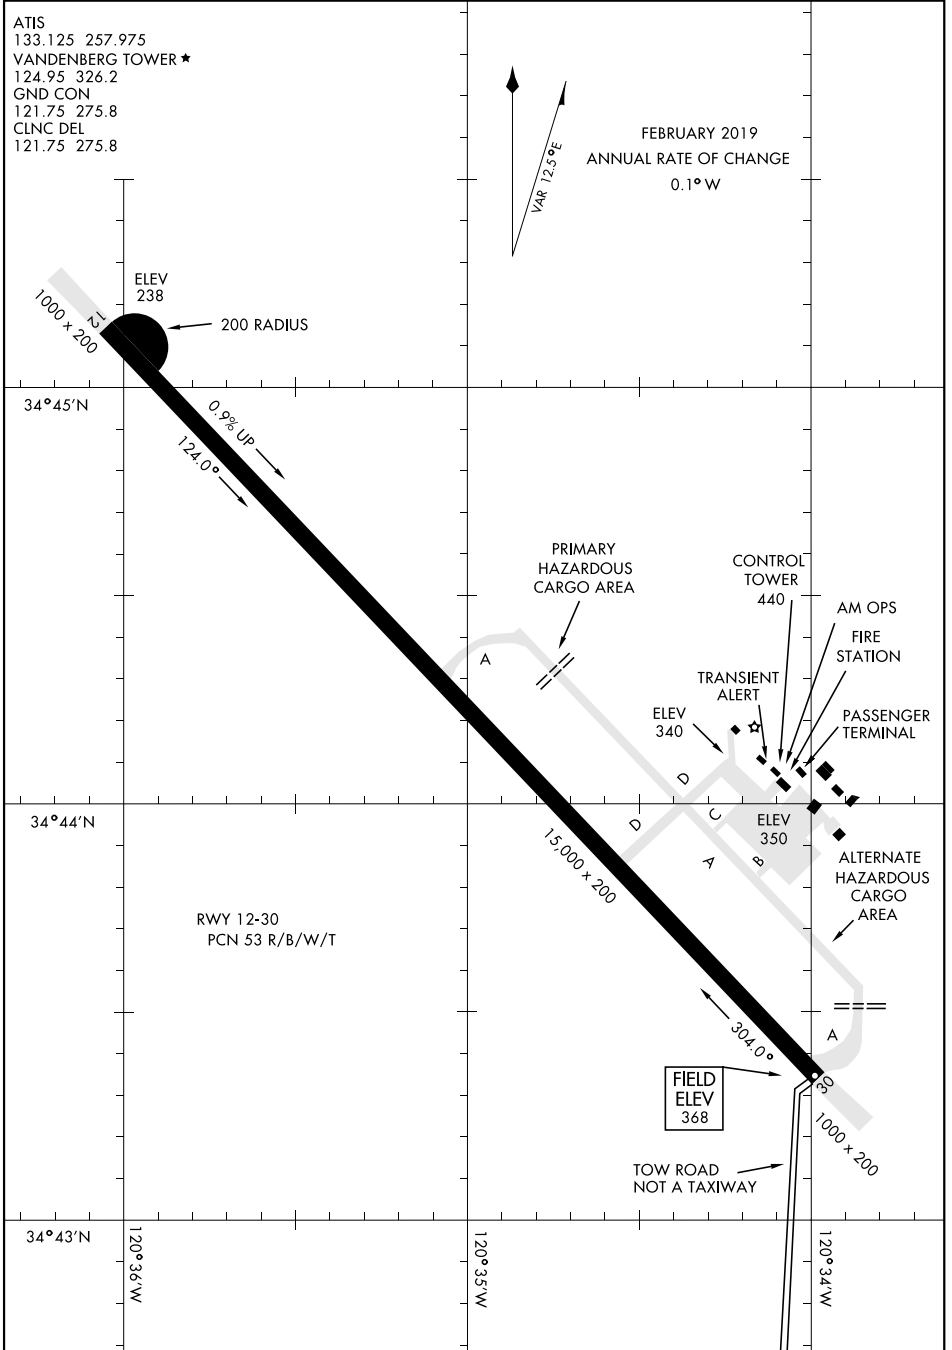

AIRPORT DIAGRAM

AFD-770 [USAF]

VANDENBERG AFB (KVBG)

LOMPOC, CALIFORNIA

ATIS
 133.125 257.975
 VANDENBERG TOWER ★
 124.95 326.2
 GND CON
 121.75 275.8
 CLNC DEL
 121.75 275.8

FEBRUARY 2019
 ANNUAL RATE OF CHANGE
 0.1° W

SW-3, 10 OCT 2019 to 07 NOV 2019

SW-3, 10 OCT 2019 to 07 NOV 2019

AIRPORT DIAGRAM

LOMPOC, CALIFORNIA
VANDENBERG AFB (KVBG)