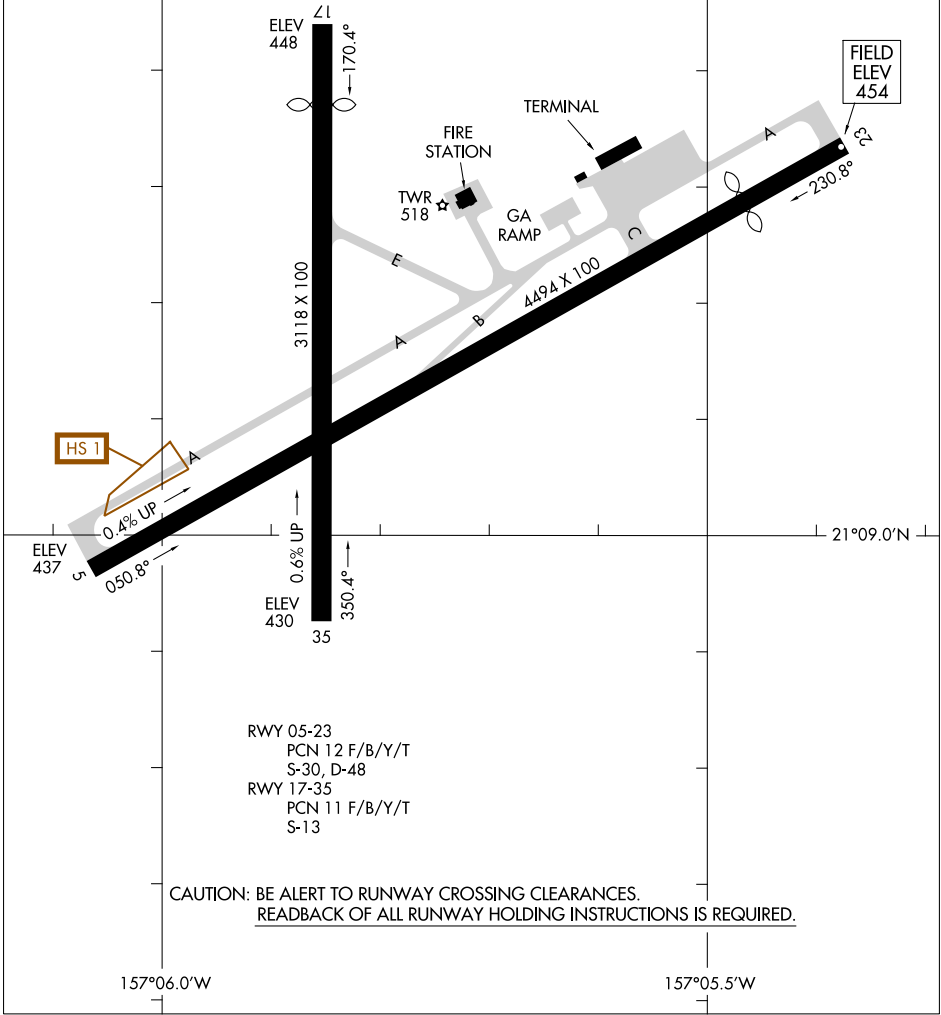

17061

AIRPORT DIAGRAM

MOLOKAI (MKK) (PHMK)
KAUNAKAKAI, HAWAII

ATIS
128.2
MOLOKAI TOWER ★
125.7 306.2
GND CON
121.9

AL-759 (FAA)

21°09.5'N

PAC, 10 OCT 2019 to 05 DEC 2019

PAC, 10 OCT 2019 to 05 DEC 2019

RWY 05-23
PCN 12 F/B/Y/T
S-30, D-48

RWY 17-35
PCN 11 F/B/Y/T
S-13

CAUTION: BE ALERT TO RUNWAY CROSSING CLEARANCES.
READBACK OF ALL RUNWAY HOLDING INSTRUCTIONS IS REQUIRED.

AIRPORT DIAGRAM

17061

MOLOKAI (MKK) (PHMK)
KAUNAKAKAI, HAWAII