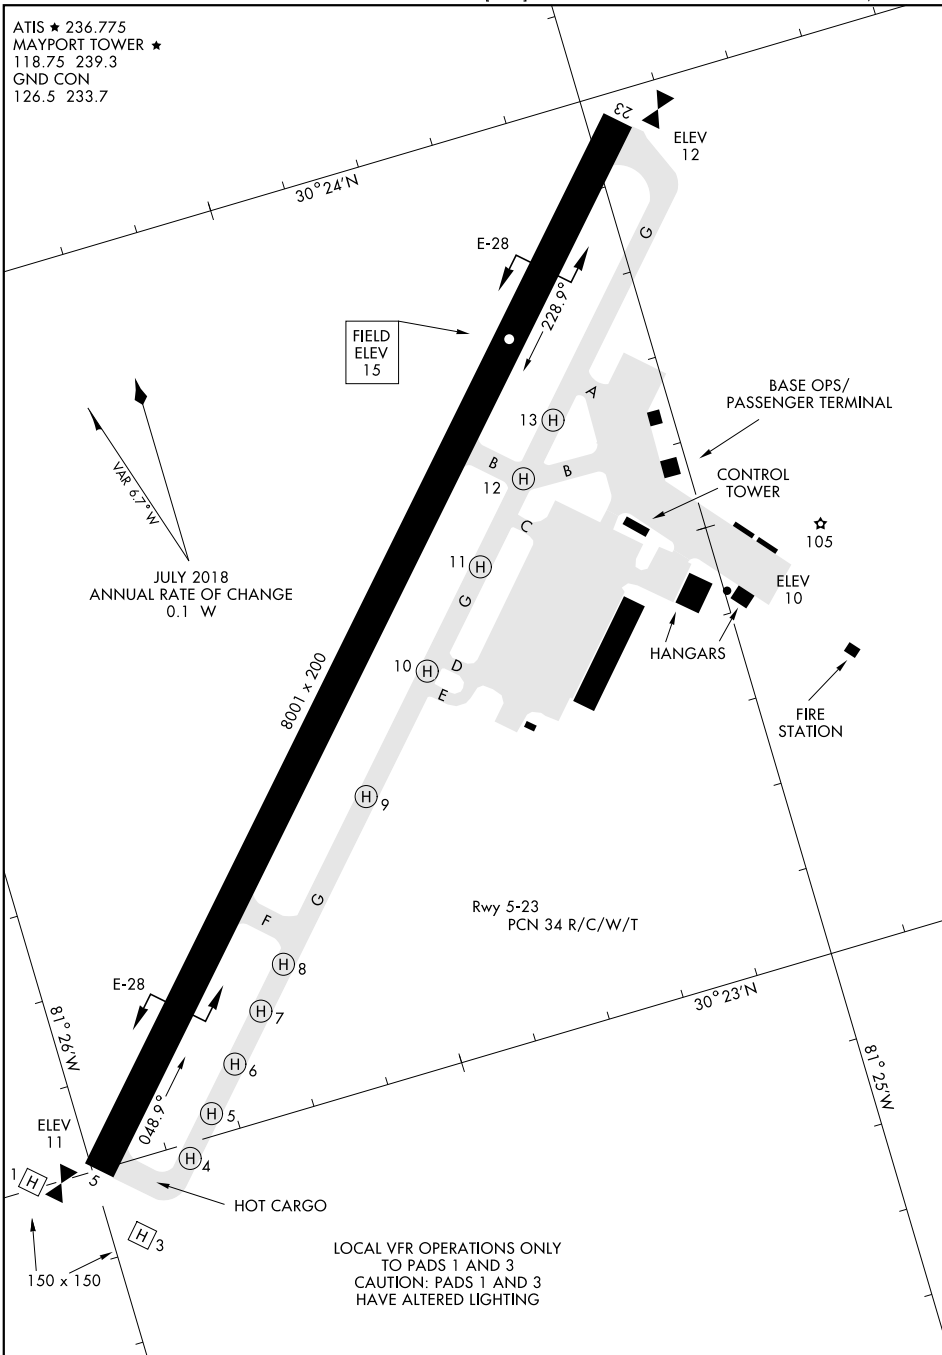

# AIRPORT DIAGRAM

ATIS ★ 236.775  
MAYPORT TOWER ★  
118.75 239.3  
GND CON  
126.5 233.7

SE-3, 10 OCT 2019 to 07 NOV 2019

SE-3, 10 OCT 2019 to 07 NOV 2019

# AIRPORT DIAGRAM