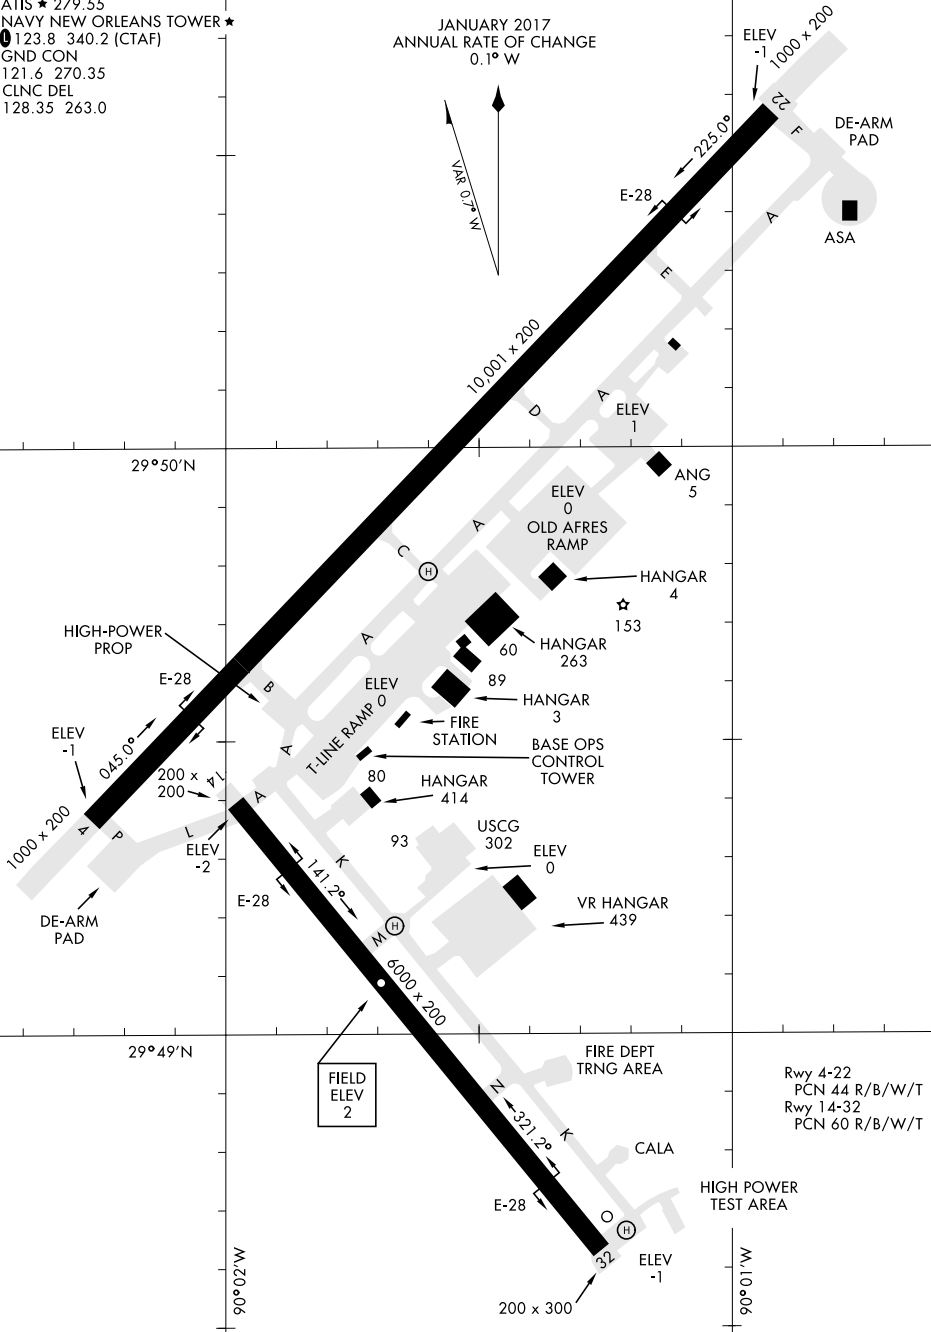

AIRPORT DIAGRAM

AFD-630 [USN]

NEW ORLEANS NAS JRB
(ALVIN CALLENDER FLD) (KNBG)
NEW ORLEANS, LOUISIANA

ATIS ★ 279.55
NAVY NEW ORLEANS TOWER ★
① 123.8 340.2 (CTAF)
GND CON
121.6 270.35
CLNC DEL
128.35 263.0

JANUARY 2017
ANNUAL RATE OF CHANGE
0.1° W

29°50'N

29°49'N

SC-4, 10 OCT 2019 to 07 NOV 2019

SC-4, 10 OCT 2019 to 07 NOV 2019

FIELD
ELEV 2

Rwy 4-22
PCN 44 R/B/W/T
Rwy 14-32
PCN 60 R/B/W/T

HIGH POWER
TEST AREA

AIRPORT DIAGRAM

NEW ORLEANS, LOUISIANA
NEW ORLEANS NAS JRB
(ALVIN CALLENDER FLD)(KNBG)