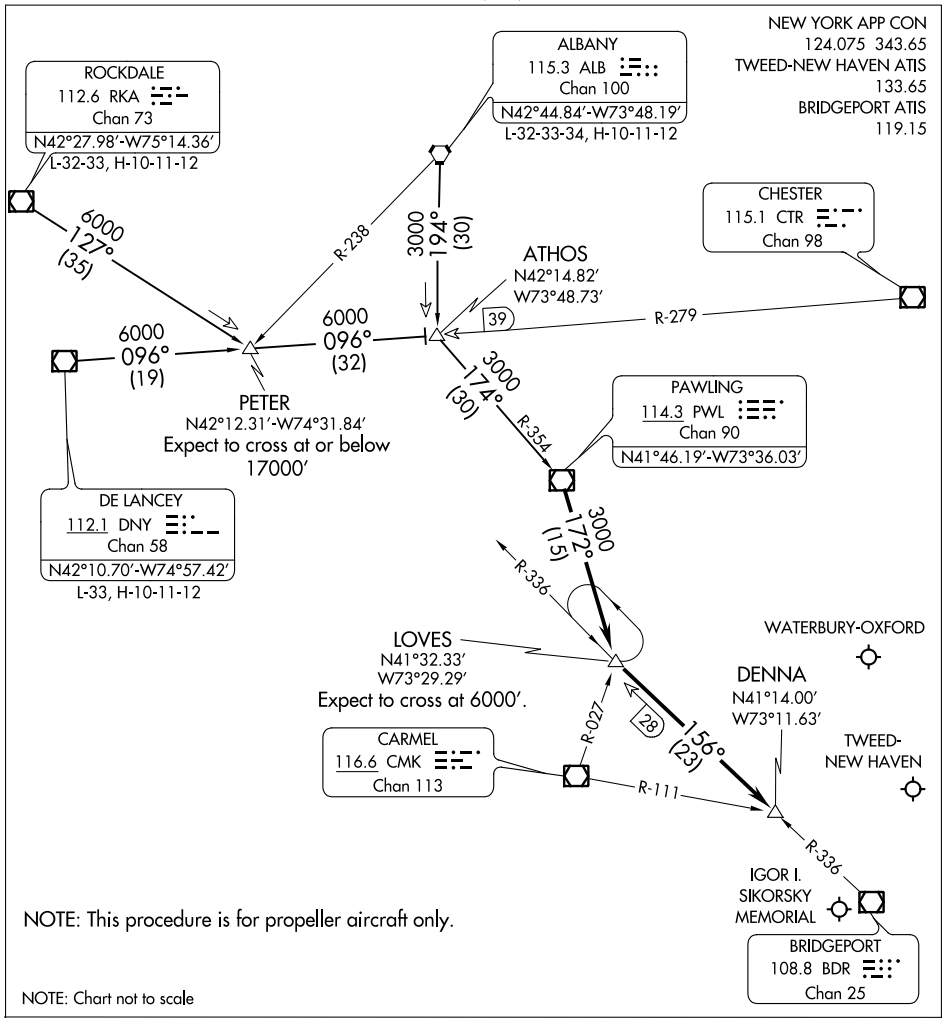

DENNA TWO ARRIVAL

AL-621 (FAA)

BRIDGEPORT, CONNECTICUT

NE-1, 10 OCT 2019 to 07 NOV 2019

NE-1, 10 OCT 2019 to 07 NOV 2019

DENNA TWO ARRIVAL

BRIDGEPORT, CONNECTICUT