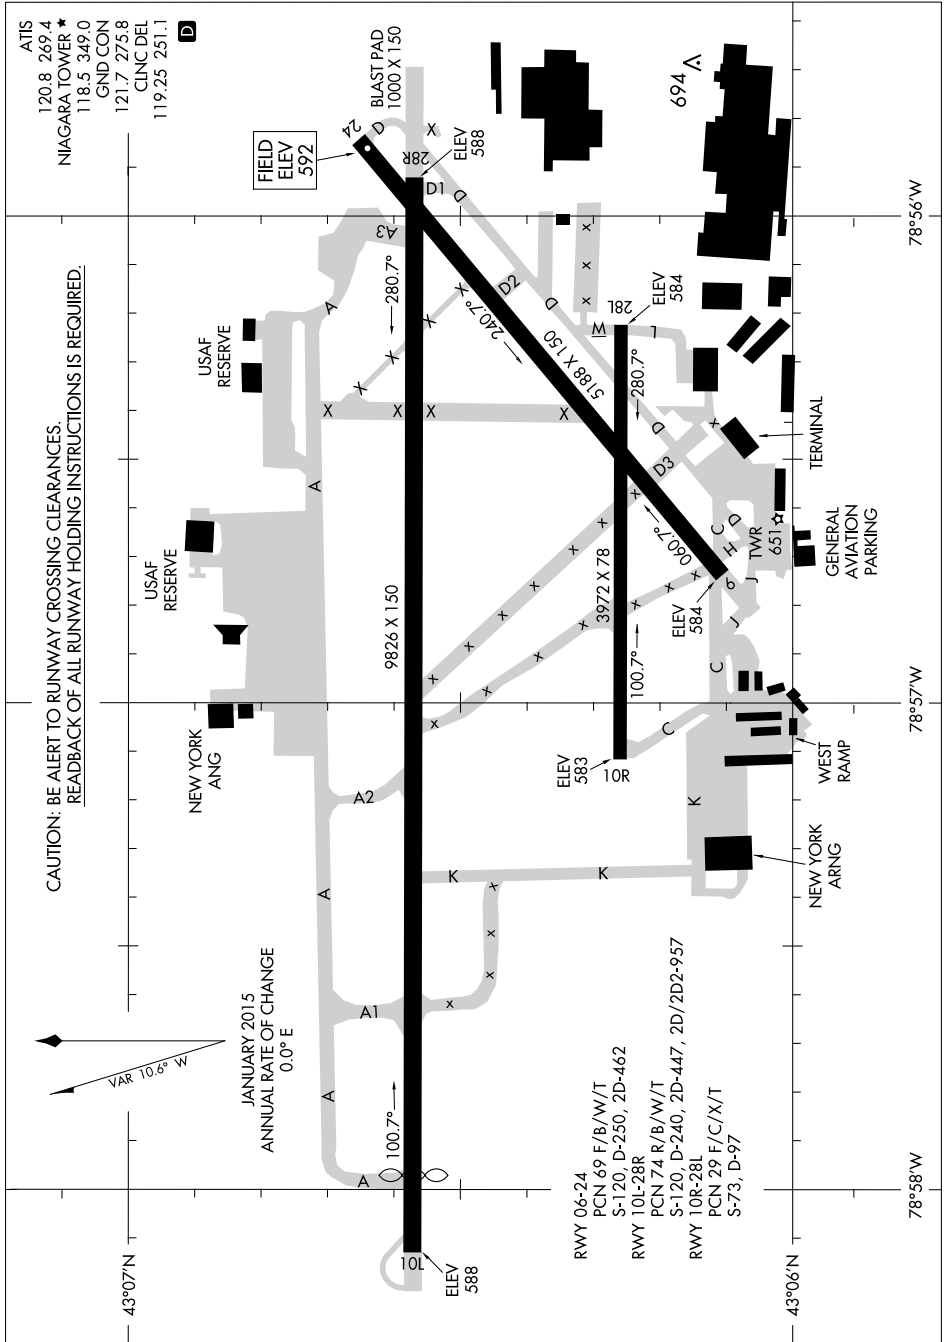

AIRPORT DIAGRAM

AL-614 (FAA)

NIAGARA FALLS INTL (IAG)
NIAGARA FALLS, NEW YORK

NE-2, 10 OCT 2019 to 07 NOV 2019

NE-2, 10 OCT 2019 to 07 NOV 2019

AIRPORT DIAGRAM

NIAGARA FALLS, NEW YORK
NIAGARA FALLS INTL (IAG)