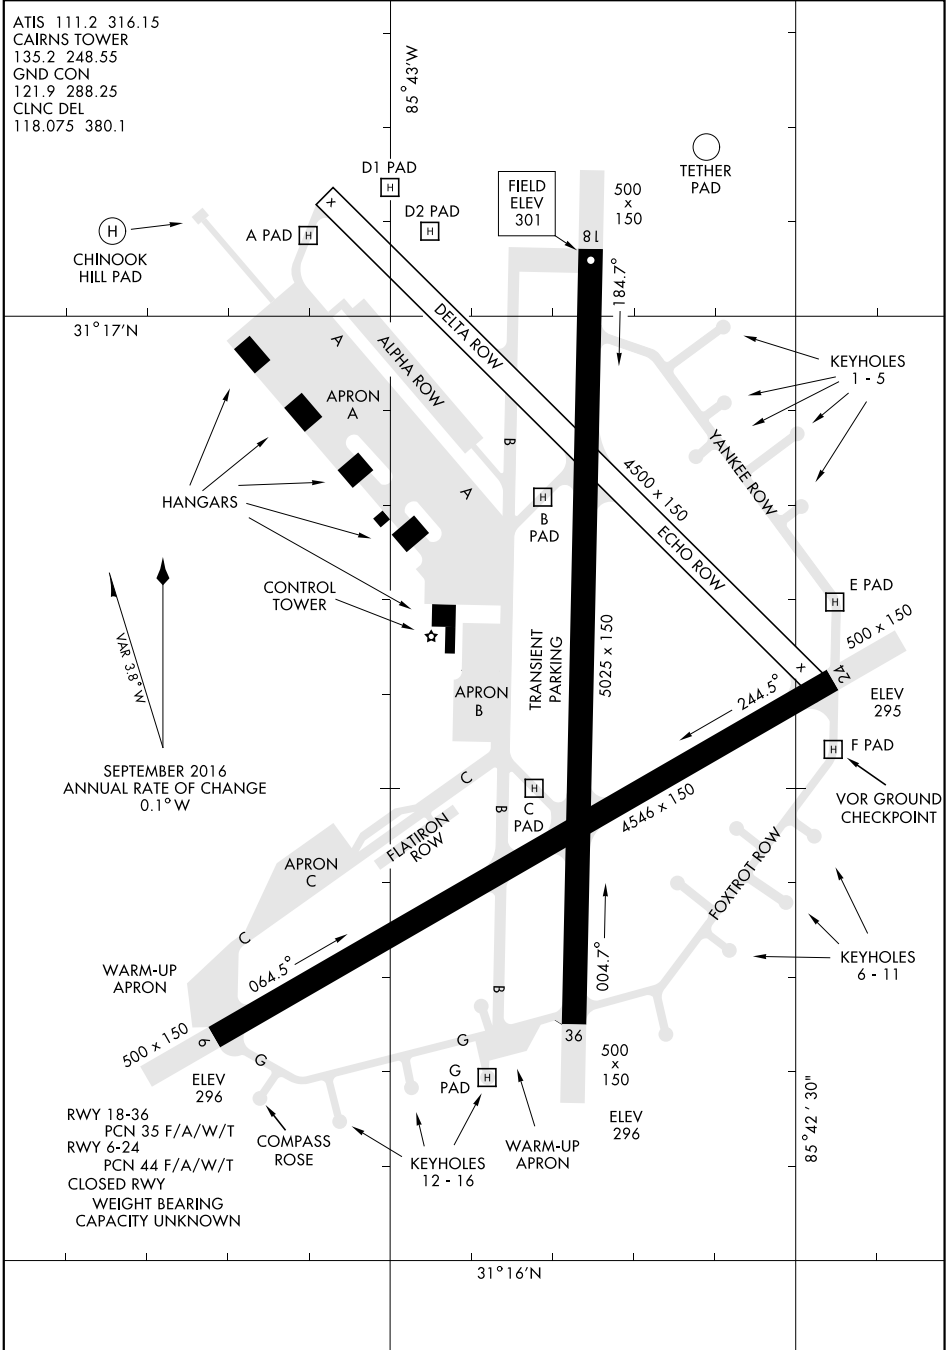

AIRPORT DIAGRAM

AFD-577 [USA]

CAIRNS AAF (KOZR)

FORT RUCKER, ALABAMA

ATIS 111.2 316.15
 CAIRNS TOWER
 135.2 248.55
 GND CON
 121.9 288.25
 CLNC DEL
 118.075 380.1

SE-4, 10 OCT 2019 to 07 NOV 2019

SE-4, 10 OCT 2019 to 07 NOV 2019

AIRPORT DIAGRAM

FORT RUCKER, ALABAMA

CAIRNS AAF (KOZR)