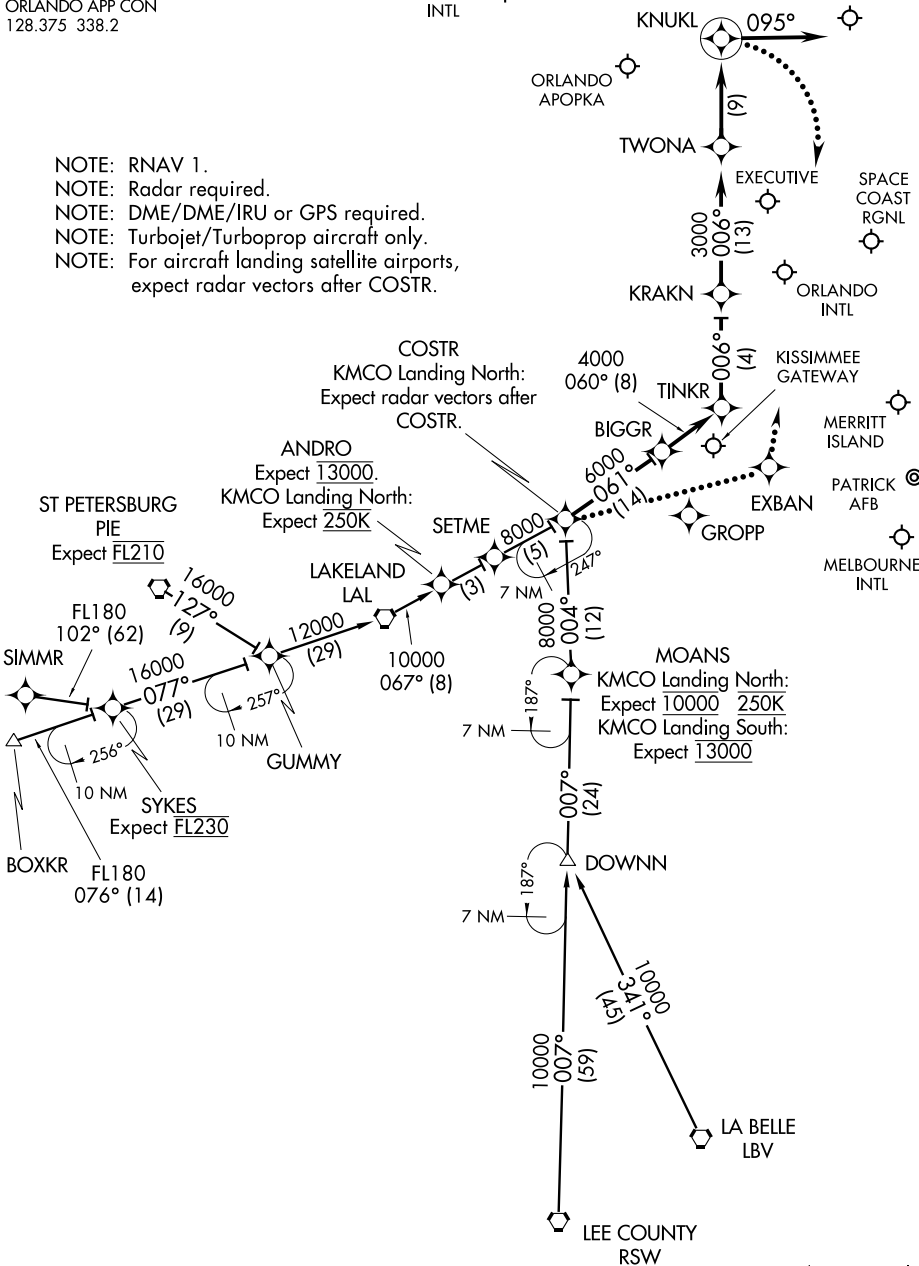

(COSTR.COSTR3) 18032

COSTR THREE ARRIVAL (RNAV)

AL-571 (FAA)

ORLANDO, FLORIDA

ORLANDO INTL D-ATIS
121.25
ORLANDO APP CON
128.375 338.2

LEESBURG INTL

ORLANDO SANFORD INTL

- NOTE: RNAV 1.
- NOTE: Radar required.
- NOTE: DME/DME/IRU or GPS required.
- NOTE: Turbojet/Turboprop aircraft only.
- NOTE: For aircraft landing satellite airports, expect radar vectors after COSTR.

SE-3, 10 OCT 2019 to 07 NOV 2019

SE-3, 10 OCT 2019 to 07 NOV 2019

NOTE: Chart not to scale.

COSTR THREE ARRIVAL (RNAV)

(COSTR.COSTR3) 29MAY14

ORLANDO, FLORIDA