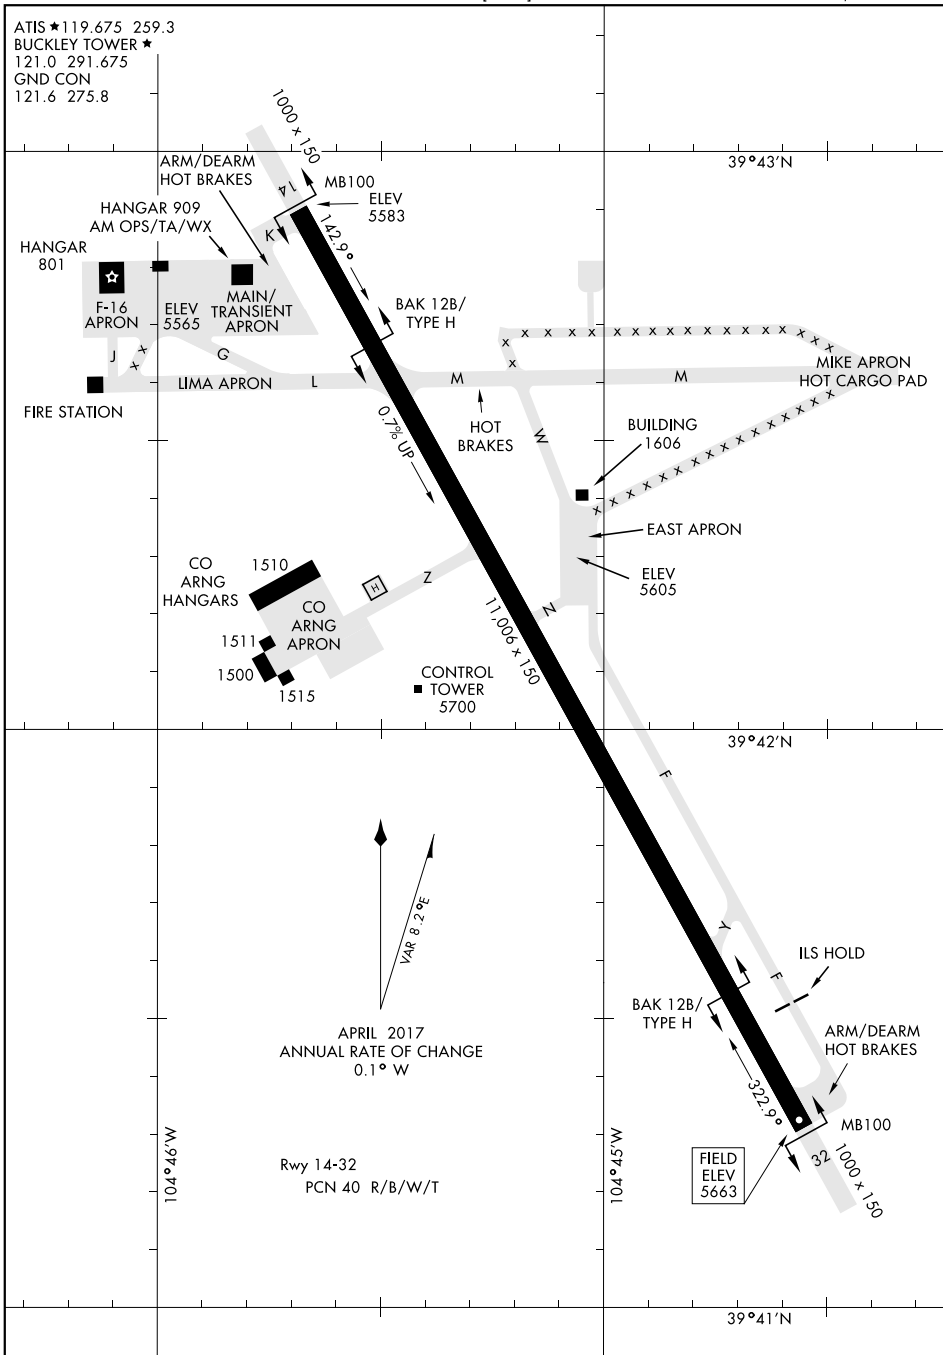

# AIRPORT DIAGRAM

ATIS ★ 119.675 259.3  
 BUCKLEY TOWER ★  
 121.0 291.675  
 GND CON  
 121.6 275.8

SW-1, 10 OCT 2019 to 07 NOV 2019

SW-1, 10 OCT 2019 to 07 NOV 2019

# AIRPORT DIAGRAM