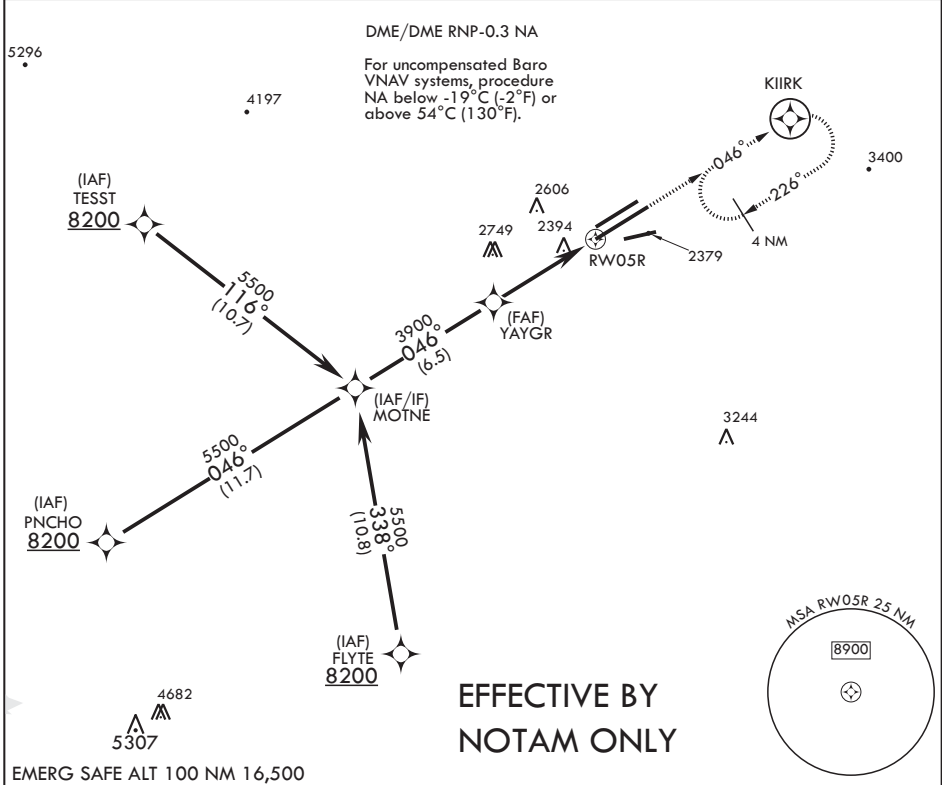

EDWARDS, CALIFORNIA

RNAV (GPS) RWY 5R

APCH CRS 046°	Rwy Idg 15,024
	TDZE 2303
	Arprt Elev 2311

AL-500 (USAF)

EDWARDS AFB (KEDW)

V * Circling not authorized NW of Rwy 5L-23R. MISSED APPROACH: Climb to 5700 direct KIIRK and hold, continue climb-in-hold to 5700.

ATIS* 127.425 269.9	SPORT APP CON/DEP CON 132.75 343.7	TOWER* 120.7 318.1	GND CON 121.8 225.4
-------------------------------	--	------------------------------	-------------------------------

SW-3, 10 OCT 2019 to 07 NOV 2019

SW-3, 10 OCT 2019 to 07 NOV 2019

EDWARDS, CALIFORNIA

34°55'N - 117°53'W

EDWARDS AFB (KEDW)

Orig 10OCT19
TERPS

RNAV (GPS) RWY 5R