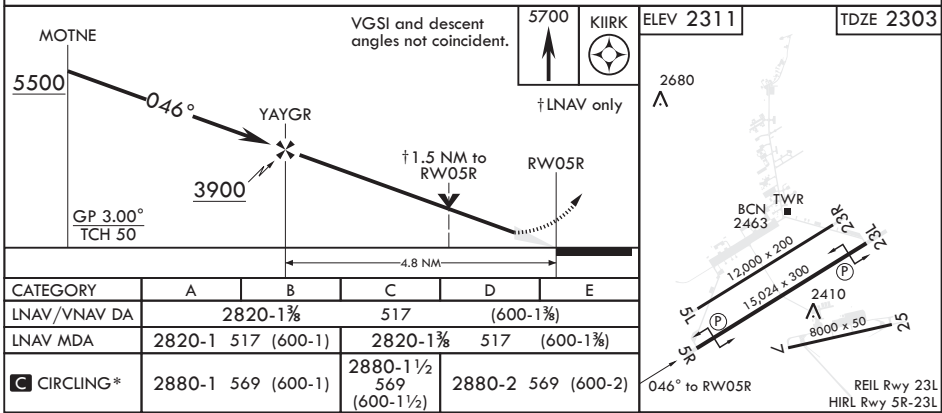

EDWARDS, CALIFORNIA

RNAV (GPS) RWY 5R

APCH CRS 046°	Rwy Idg 15,024
	TDZE 2303
	Arprt Elev 2311

AL-500 (USAF)

EDWARDS AFB (KEDW)

V * Circling not authorized NW of Rwy 5L-23R. MISSED APPROACH: Climb to 5700 direct KIIRK and hold, continue climb-in-hold to 5700.

ATIS* 127.425 269.9	SPORT APP CON/DEP CON 132.75 343.7	TOWER* 120.7 318.1	GND CON 121.8 225.4
-------------------------------	--	------------------------------	-------------------------------

SW-3, 10 OCT 2019 to 07 NOV 2019

SW-3, 10 OCT 2019 to 07 NOV 2019

EDWARDS, CALIFORNIA

34°55'N - 117°53'W

EDWARDS AFB (KEDW)

Orig 10OCT19
TERPS

RNAV (GPS) RWY 5R