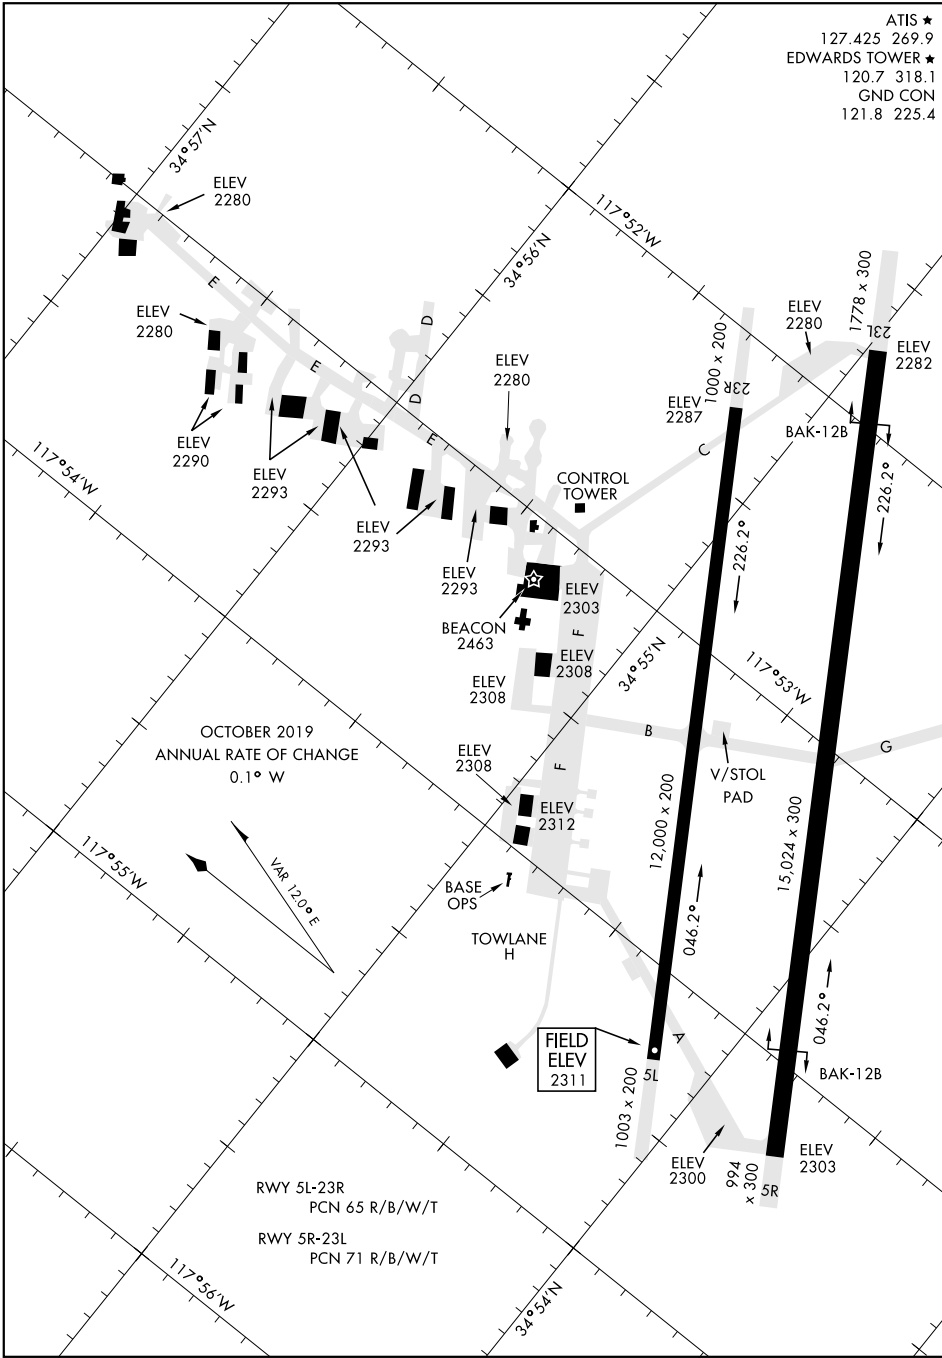

AIRPORT DIAGRAM

AFD-500 [USAF]

EDWARDS AFB (KEDW)

EDWARDS, CALIFORNIA

- ATIS ★ 127.425 269.9
- EDWARDS TOWER ★ 120.7 318.1
- GND CON 121.8 225.4

SW-3, 10 OCT 2019 to 07 NOV 2019

SW-3, 10 OCT 2019 to 07 NOV 2019

AIRPORT DIAGRAM

EDWARDS, CALIFORNIA

EDWARDS AFB (KEDW)