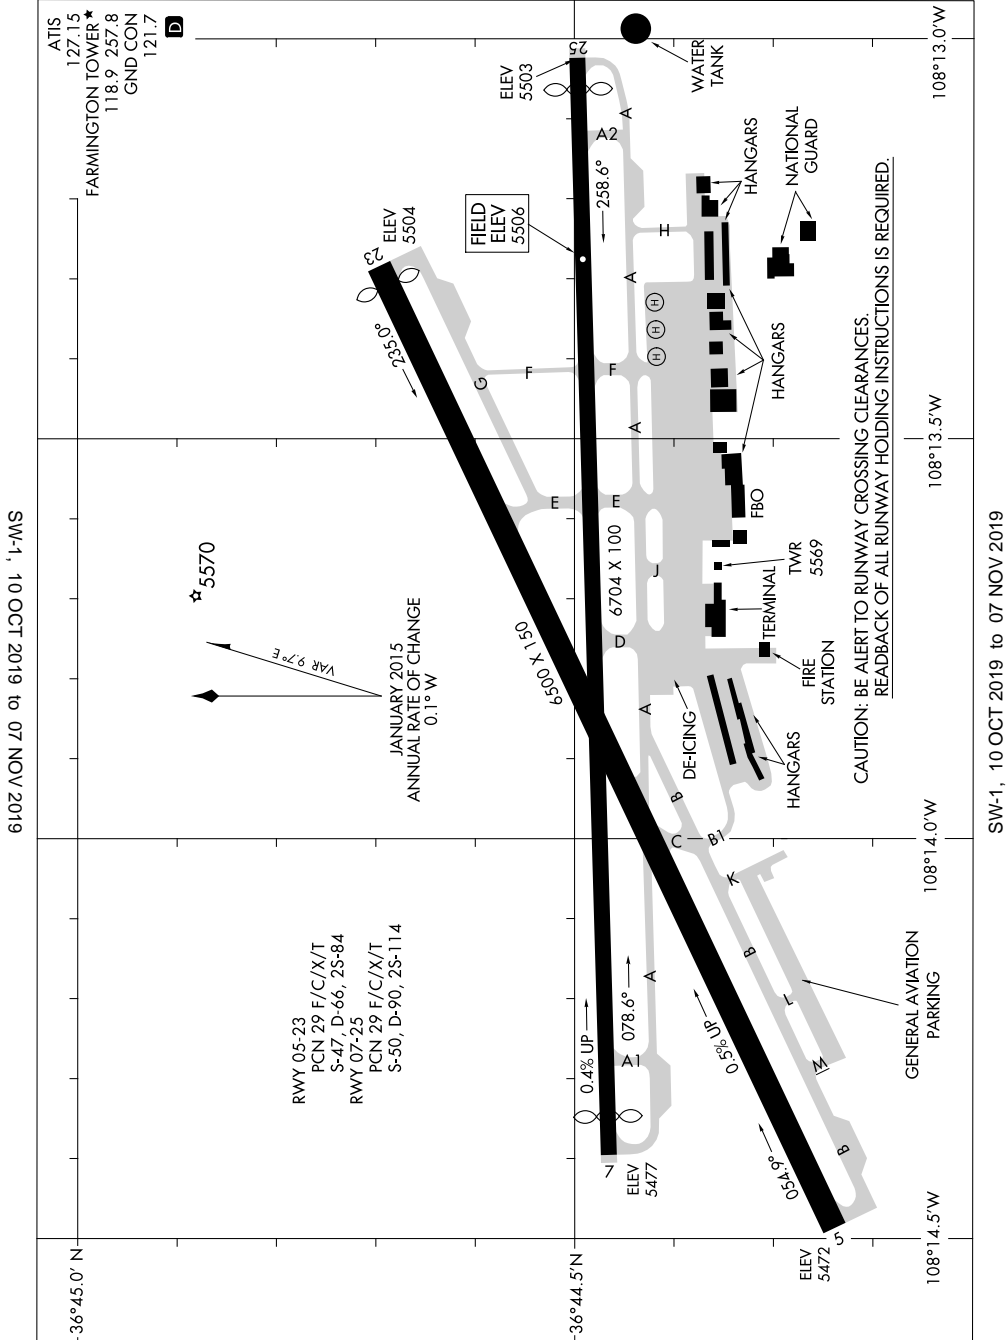

AIRPORT DIAGRAM

AL-493 (FAA)

FOUR CORNERS RGNL (FMN)
FARMINGTON, NEW MEXICO

SW-1, 10 OCT 2019 to 07 NOV 2019

SW-1, 10 OCT 2019 to 07 NOV 2019

AIRPORT DIAGRAM

FARMINGTON, NEW MEXICO
FOUR CORNERS RGNL (FMN)