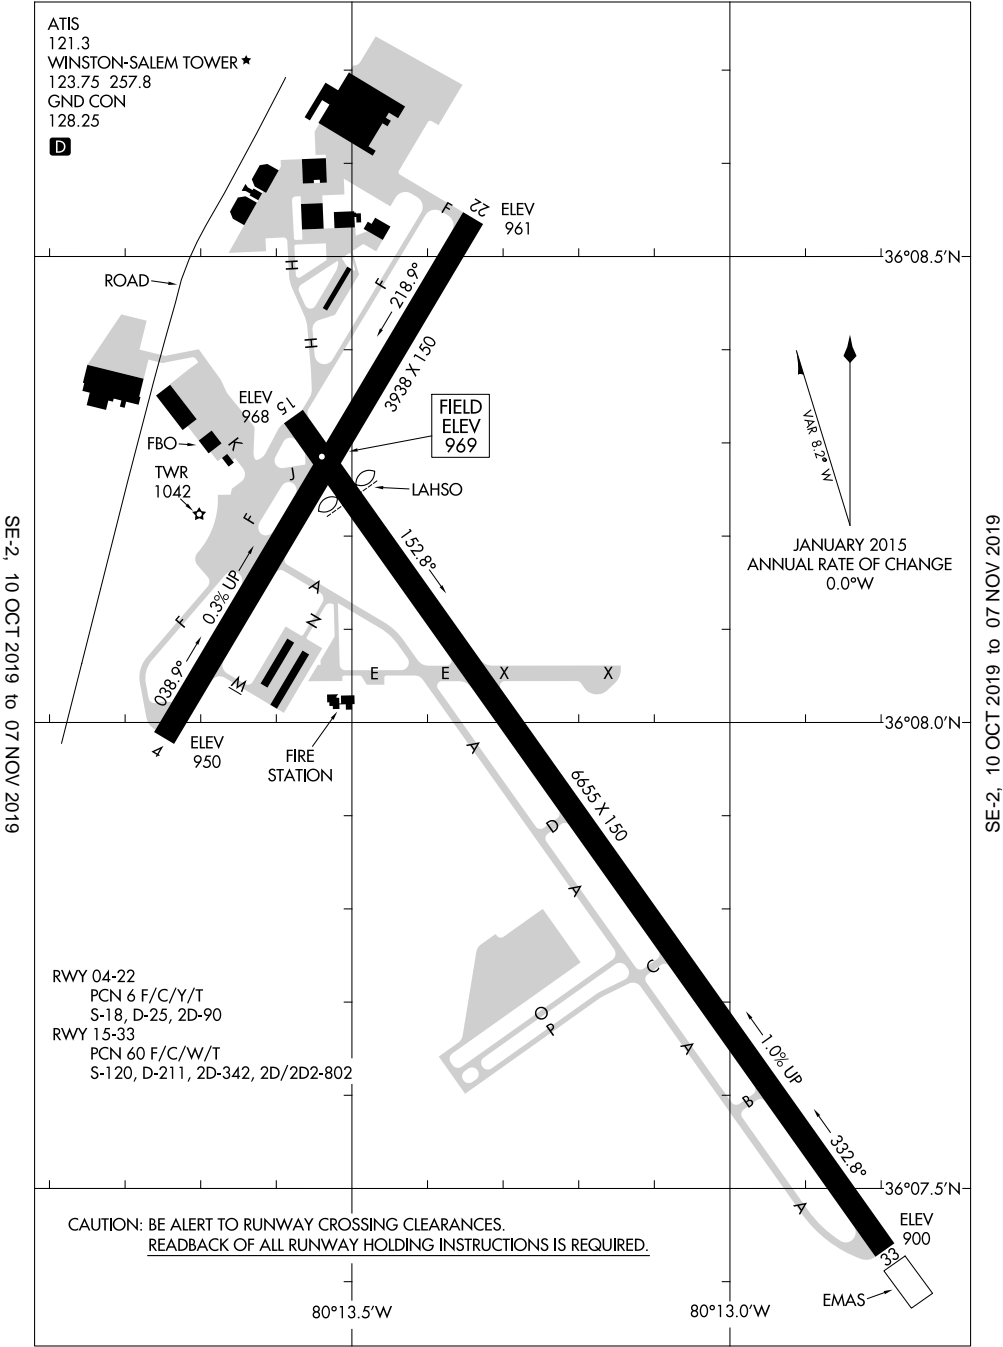

18200
AIRPORT DIAGRAM

AL-463 (FAA)

SMITH REYNOLDS (INT)
WINSTON SALEM, NORTH CAROLINA

AIRPORT DIAGRAM
18200

WINSTON SALEM, NORTH CAROLINA
SMITH REYNOLDS (INT)