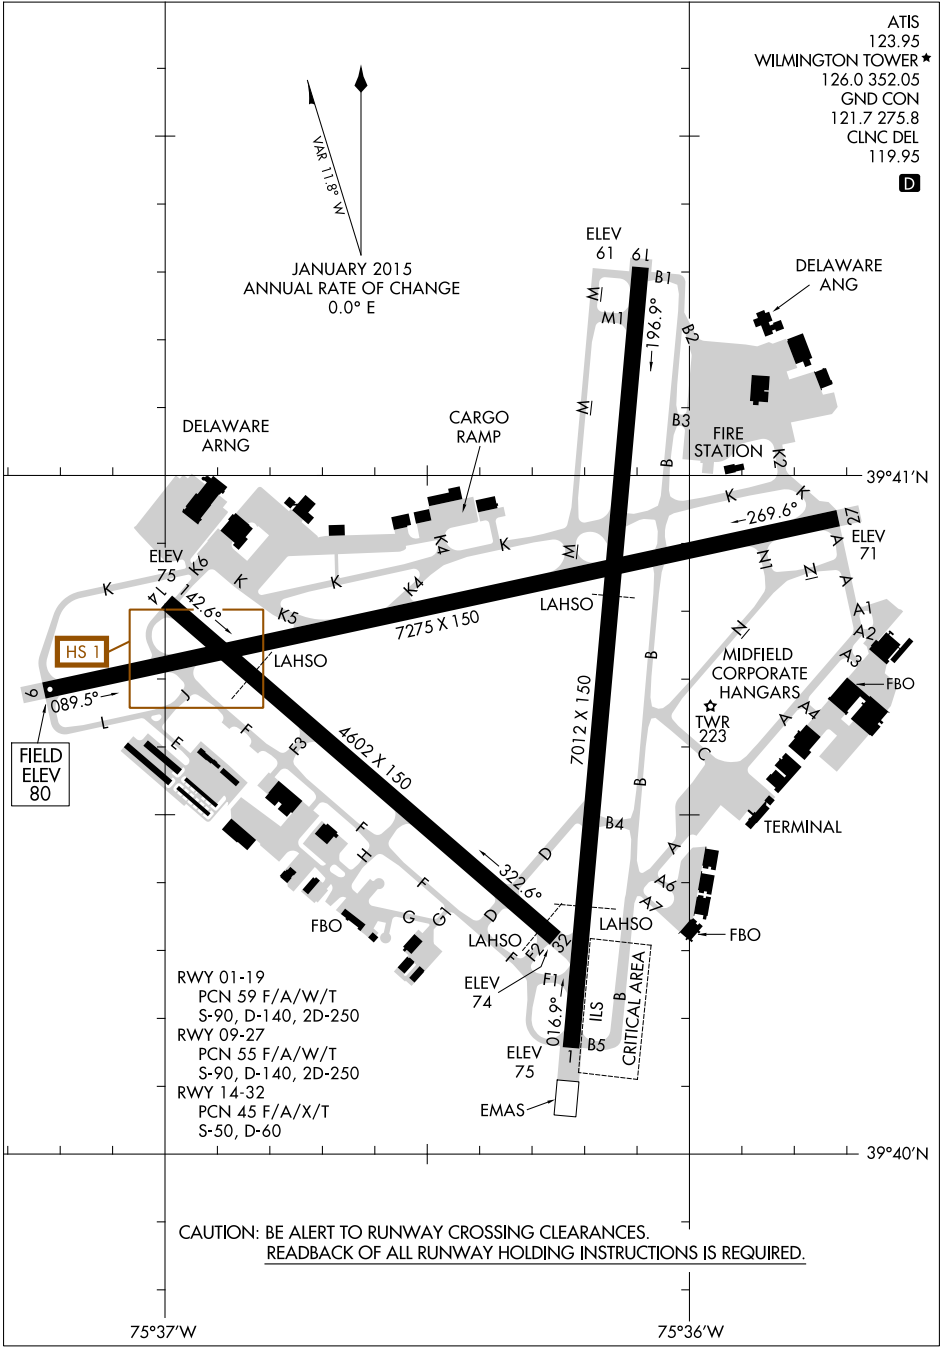

# AIRPORT DIAGRAM

AL-458 (FAA)

NEW CASTLE (ILG)  
WILMINGTON, DELAWARE

NE-3, 10 OCT 2019 to 07 NOV 2019

NE-3, 10 OCT 2019 to 07 NOV 2019

# AIRPORT DIAGRAM

WILMINGTON, DELAWARE  
NEW CASTLE (ILG)