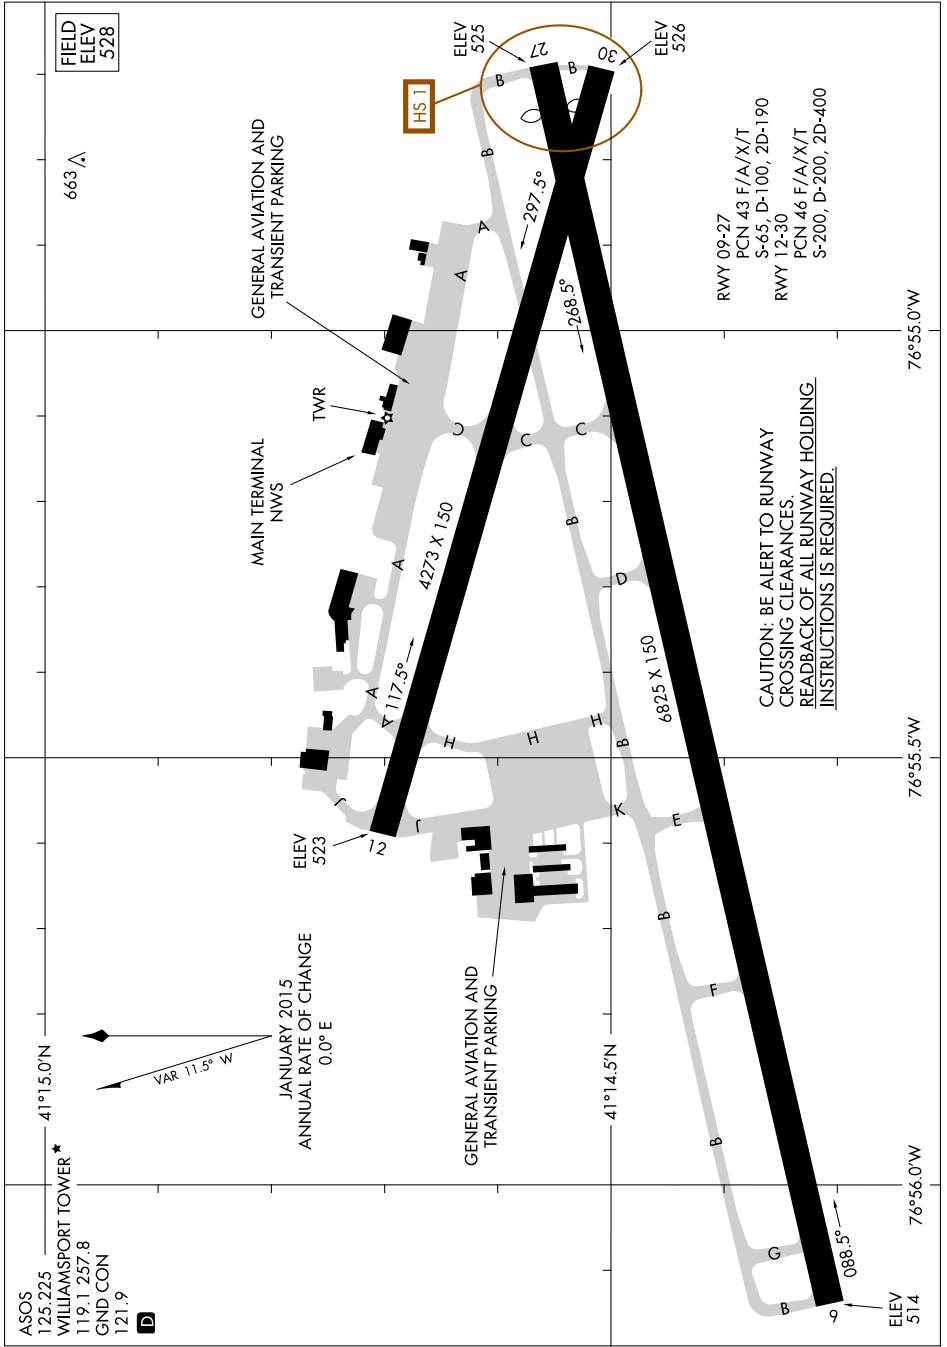

19171

# AIRPORT DIAGRAM

AL-457 (FAA)

WILLIAMSPORT RGNL (IPT)  
WILLIAMSPORT, PENNSYLVANIA

NE-4, 10 OCT 2019 to 07 NOV 2019

NE-4, 10 OCT 2019 to 07 NOV 2019

# AIRPORT DIAGRAM

19171

WILLIAMSPORT, PENNSYLVANIA  
WILLIAMSPORT RGNL (IPT)