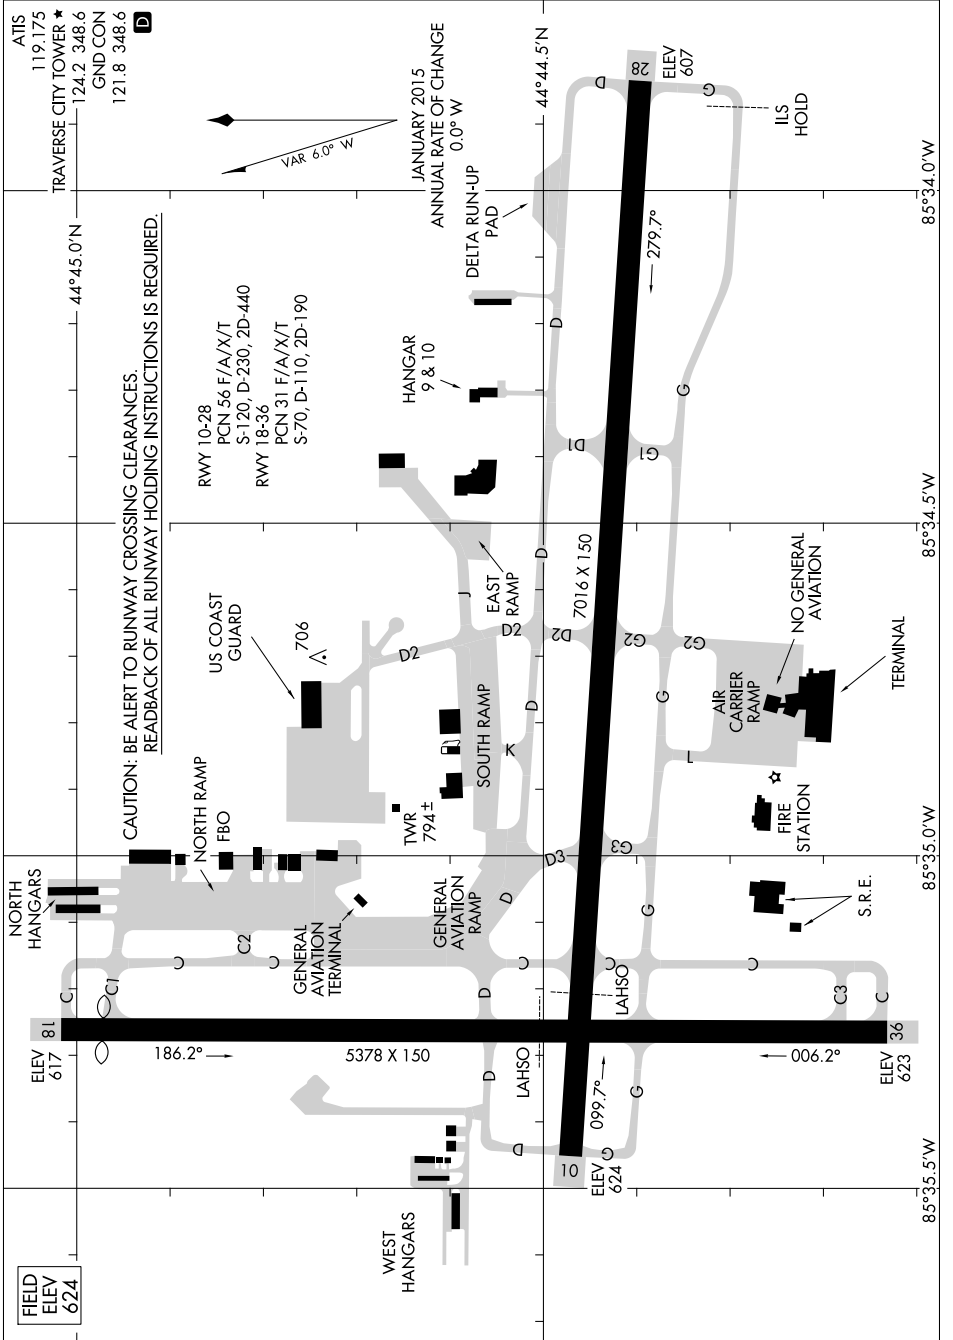

AIRPORT DIAGRAM

AL-425 (FAA)

CHERRY CAPITAL (TVC)
TRAVERSE CITY, MICHIGAN

EC-1, 10 OCT 2019 to 07 NOV 2019

CAUTION: BE ALERT TO RUNWAY CROSSING CLEARANCES.
READBACK OF ALL RUNWAY HOLDING INSTRUCTIONS IS REQUIRED.

EC-1, 10 OCT 2019 to 07 NOV 2019

AIRPORT DIAGRAM

TRAVERSE CITY, MICHIGAN
CHERRY CAPITAL (TVC)