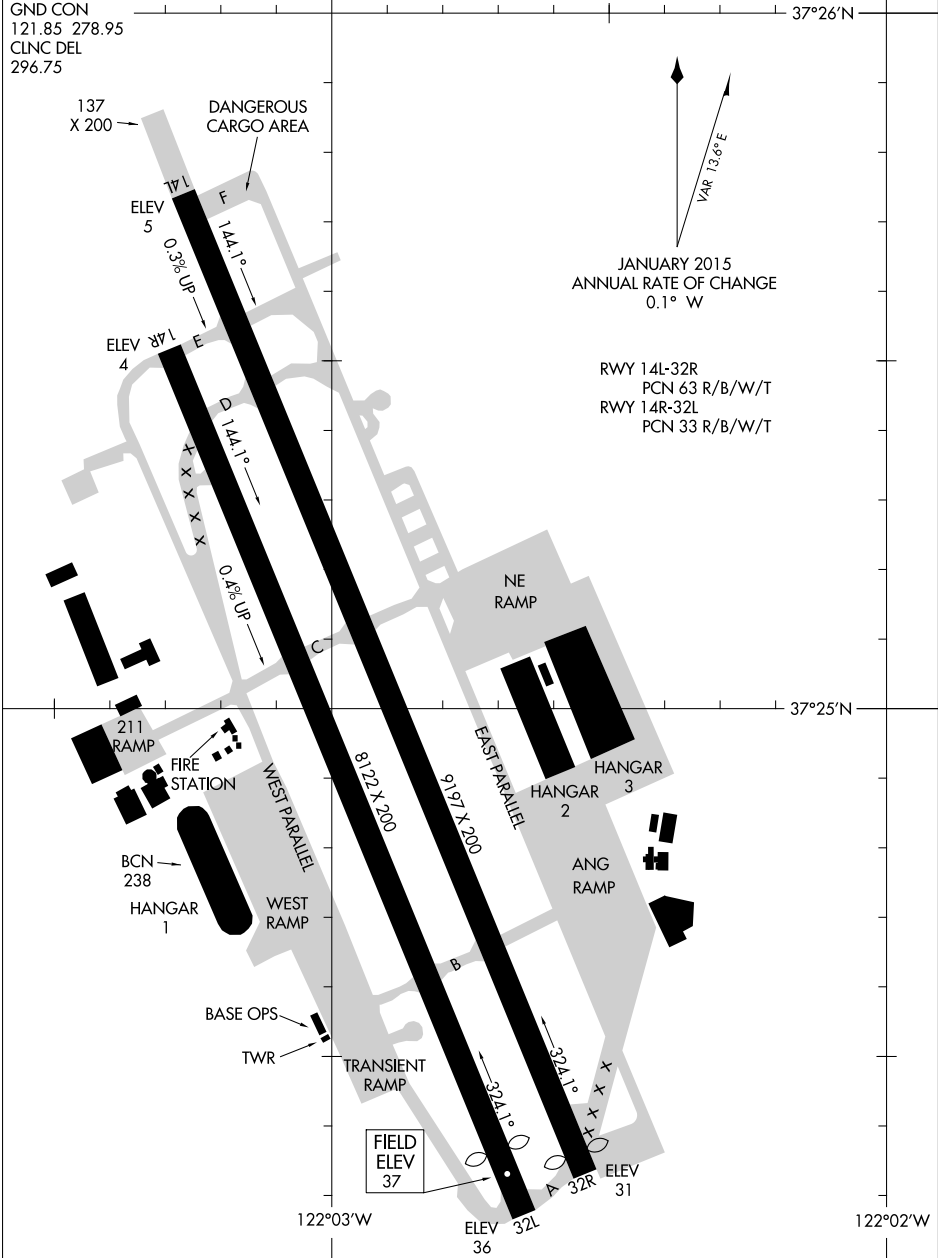

# AIRPORT DIAGRAM

18200

MOFFETT FEDERAL AIRFIELD (NUQ)  
MOUNTAIN VIEW, CALIFORNIA

AL-410 (FAA)

ATIS  
124.175 283.0  
MOFFETT TOWER ★  
119.55 259.65  
GND CON  
121.85 278.95  
CLNC DEL  
296.75

CAUTION: BE ALERT TO RUNWAY CROSSING CLEARANCES.  
READBACK OF ALL RUNWAY HOLDING INSTRUCTIONS IS REQUIRED.

SW-2, 10 OCT 2019 to 07 NOV 2019

SW-2, 10 OCT 2019 to 07 NOV 2019

# AIRPORT DIAGRAM

18200

MOUNTAIN VIEW, CALIFORNIA  
MOFFETT FEDERAL AIRFIELD (NUQ)