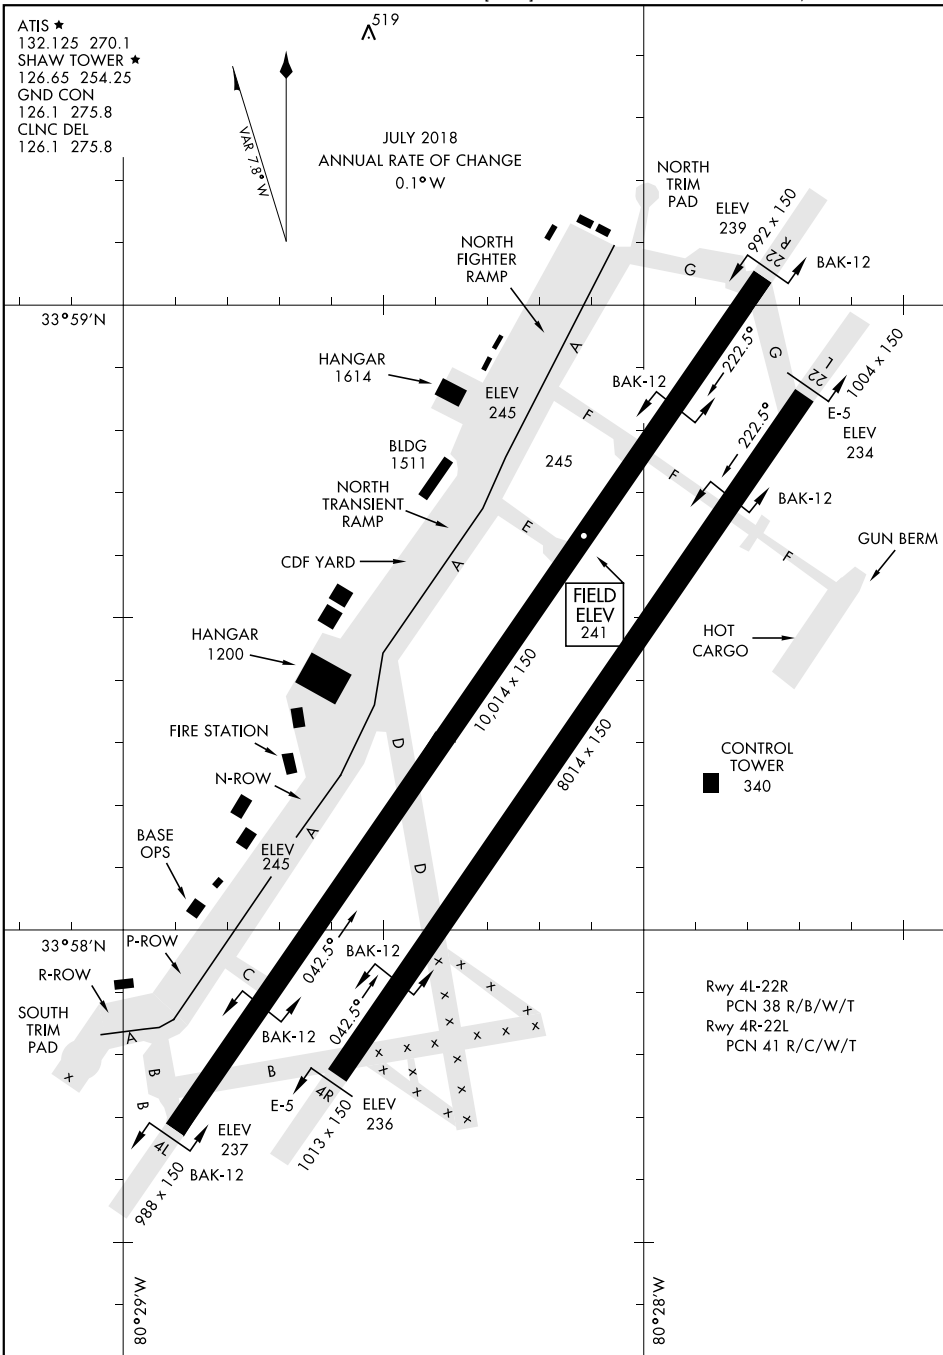

AIRPORT DIAGRAM

AFD-409 [USAF]

SHAW AFB (KSSC)
SUMTER, SOUTH CAROLINA

ATIS ★
 132.125 270.1
 SHAW TOWER ★
 126.65 254.25
 GND CON
 126.1 275.8
 CLNC DEL
 126.1 275.8

JULY 2018
 ANNUAL RATE OF CHANGE
 0.1°W

SE-2, 10 OCT 2019 to 07 NOV 2019

SE-2, 10 OCT 2019 to 07 NOV 2019

Rwy 4L-22R
 PCN 38 R/B/W/T
 Rwy 4R-22L
 PCN 41 R/C/W/T

AIRPORT DIAGRAM

SHAW AFB (KSSC)
SUMTER, SOUTH CAROLINA