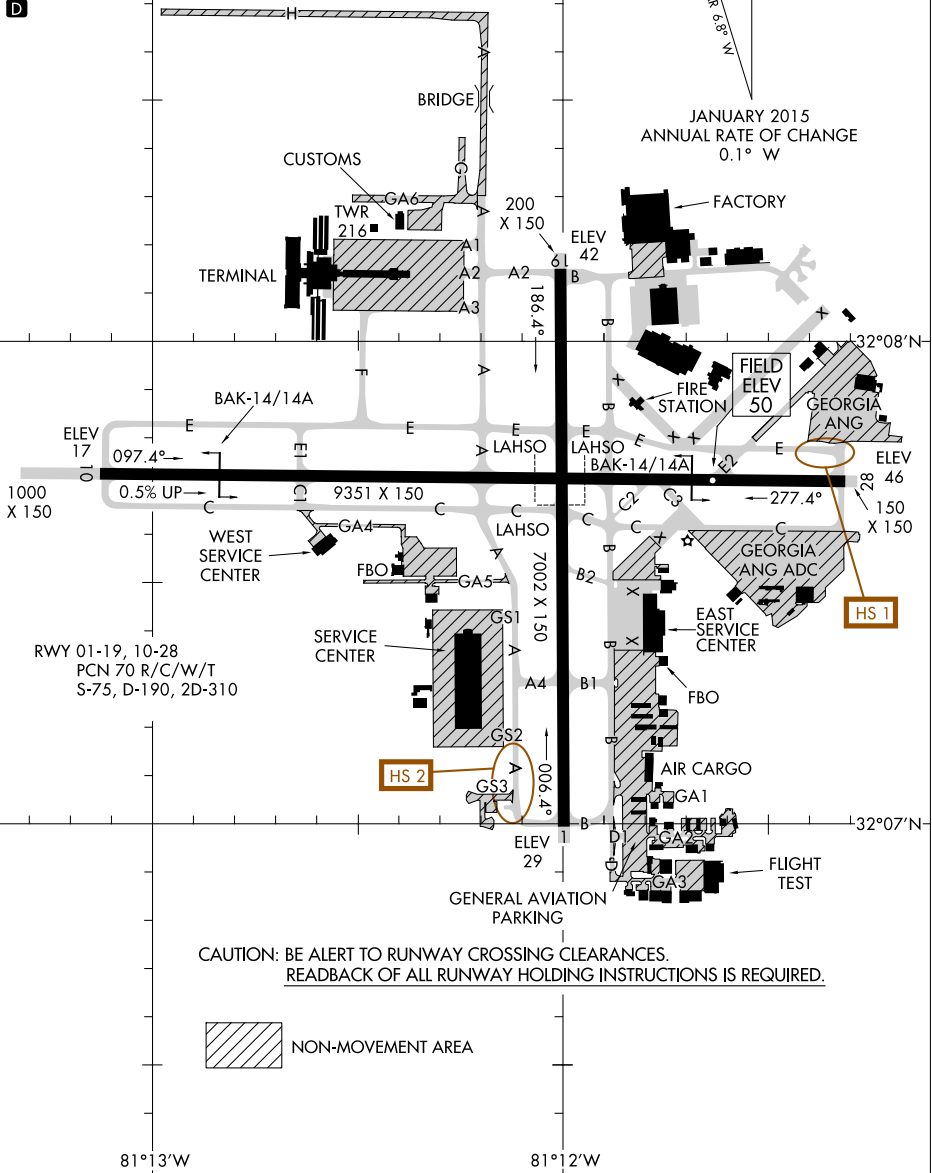

# AIRPORT DIAGRAM

AL-380 (FAA)

SAVANNAH/HILTON HEAD INTL (SAV)  
SAVANNAH, GEORGIA

ATIS  
123.75  
SAVANNAH TOWER \*  
119.1 257.8  
GND CON  
121.9 348.6  
CLNC DEL  
119.55 291.775

32°09'N

SE-4, 10 OCT 2019 to 07 NOV 2019

SE-4, 10 OCT 2019 to 07 NOV 2019

# AIRPORT DIAGRAM

SAVANNAH, GEORGIA  
SAVANNAH/HILTON HEAD INTL (SAV)