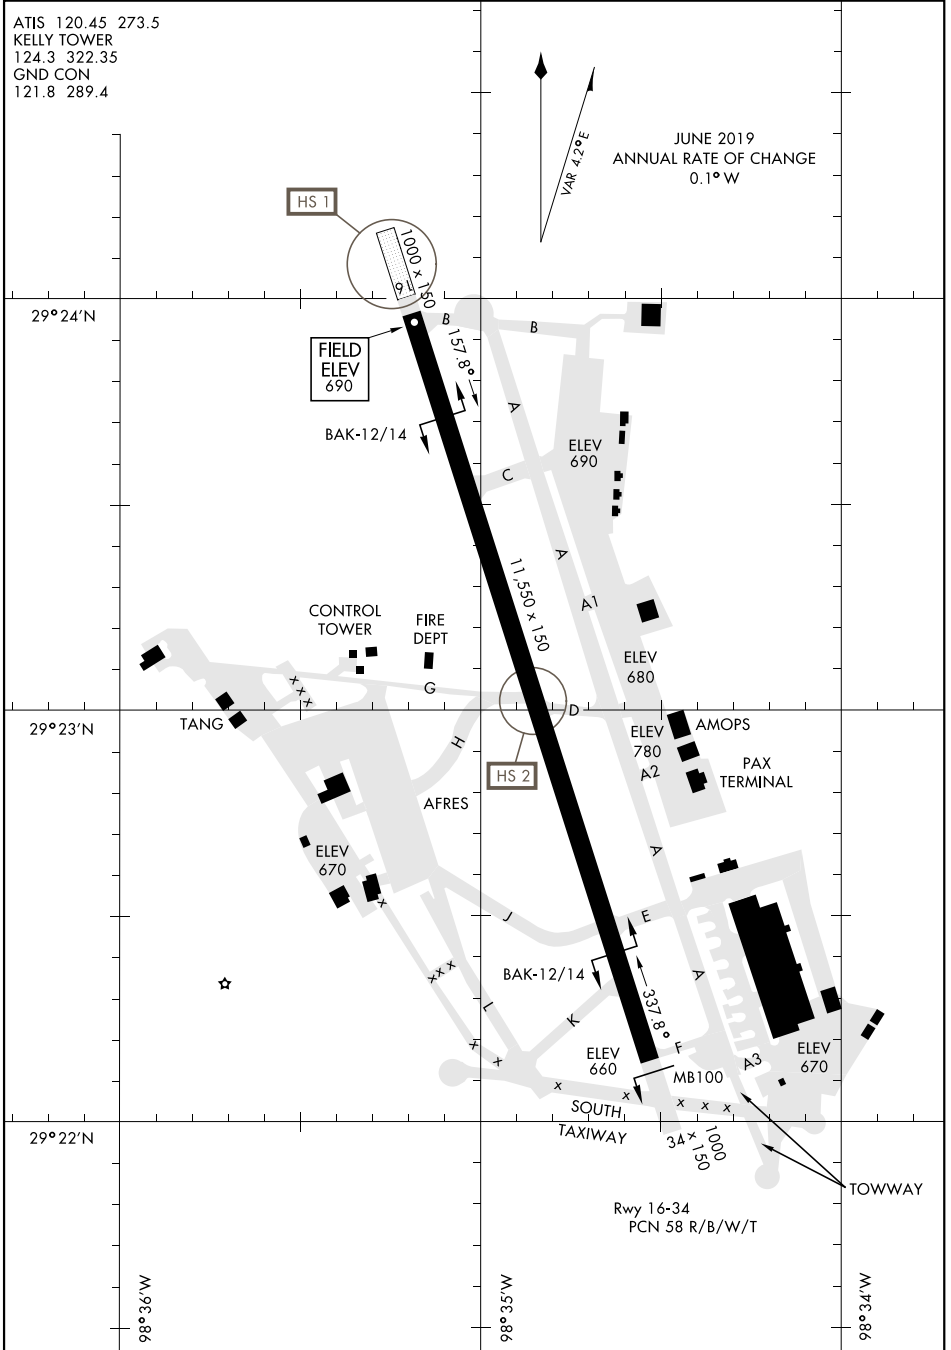

19171

AIRPORT DIAGRAM

AFD-371 [USAF]

KELLY FLD (KSKF)

SAN ANTONIO, TEXAS

ATIS 120.45 273.5
 KELLY TOWER
 124.3 322.35
 GND CON
 121.8 289.4

JUNE 2019
 ANNUAL RATE OF CHANGE
 0.1° W

SC-3, 10 OCT 2019 to 07 NOV 2019

SC-3, 10 OCT 2019 to 07 NOV 2019

AIRPORT DIAGRAM

SAN ANTONIO, TEXAS

KELLY FLD (KSKF)