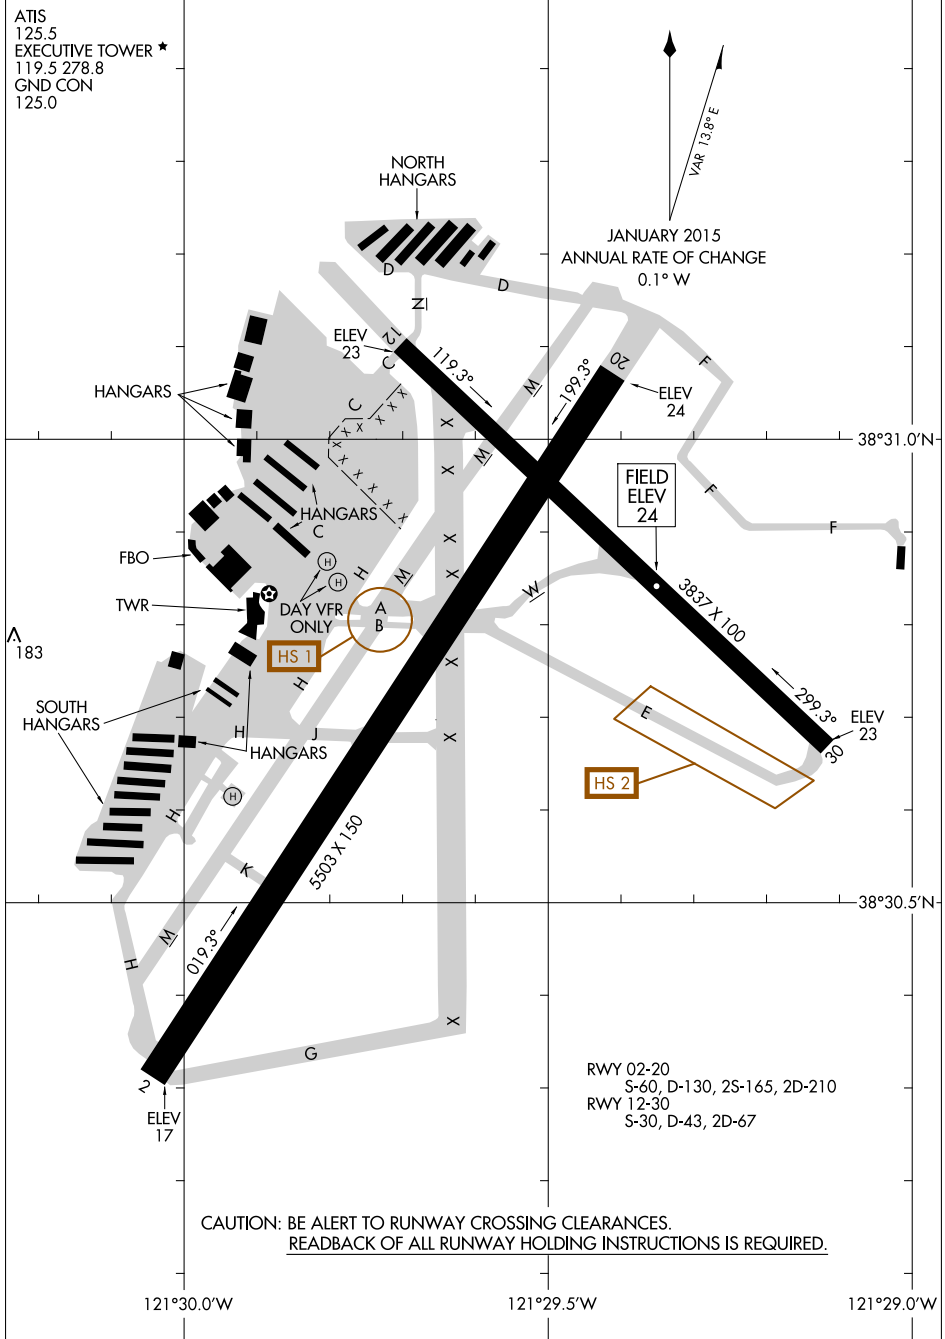

AIRPORT DIAGRAM

AL-358 (FAA)

SACRAMENTO EXECUTIVE (SAC)
SACRAMENTO, CALIFORNIA

AIRPORT DIAGRAM

19115

SACRAMENTO, CALIFORNIA
SACRAMENTO EXECUTIVE (SAC)