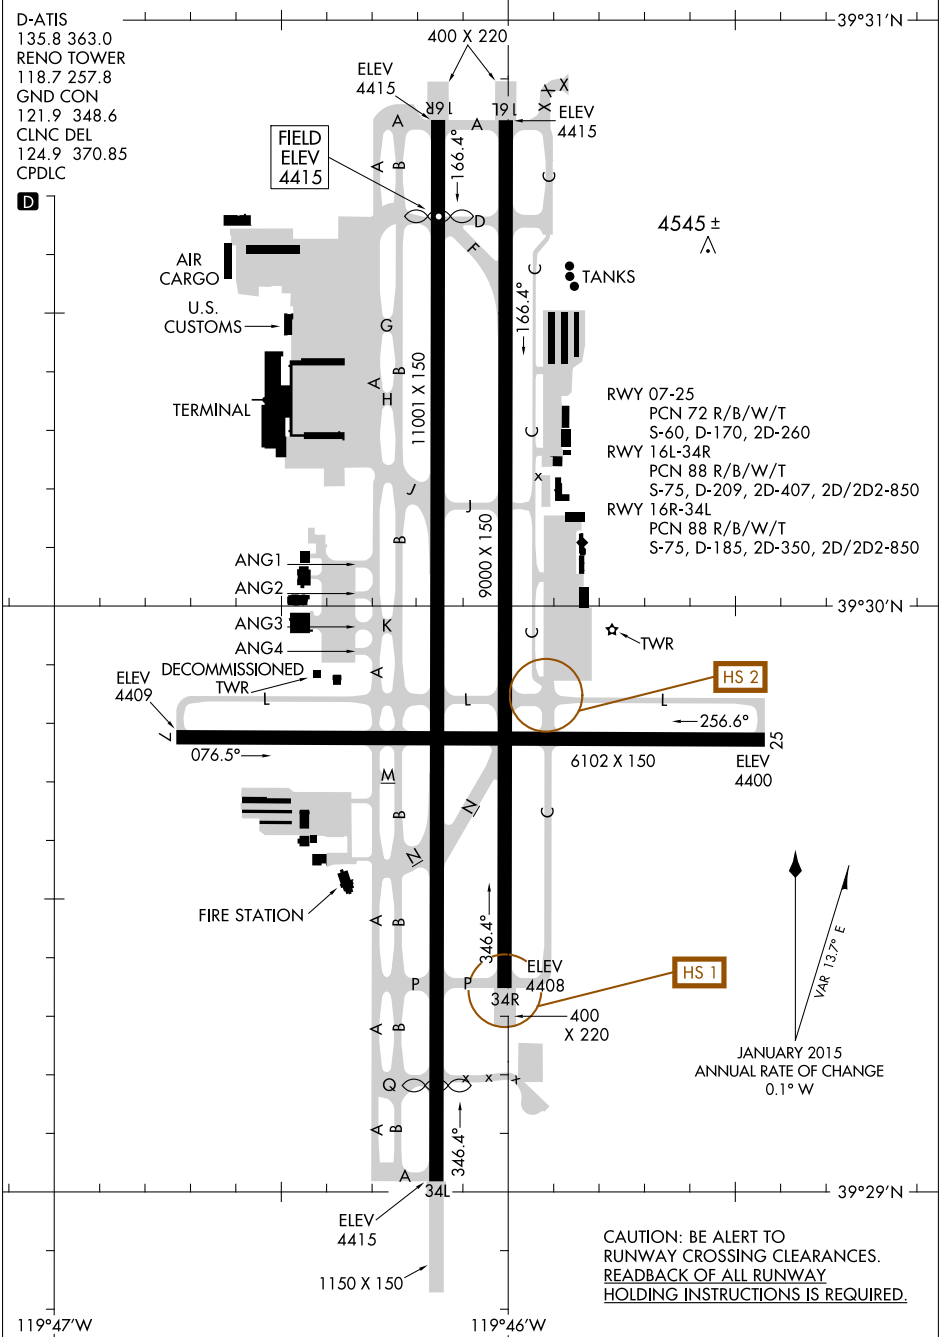

AIRPORT DIAGRAM

RENO/TAHOE INTL (RNO)
RENO, NEVADA

AL-346 (FAA)

D-ATIS
135.8 363.0
RENO TOWER
118.7 257.8
GND CON
121.9 348.6
CLNC DEL
124.9 370.85
CPDLC

D

SW-4, 10 OCT 2019 to 07 NOV 2019

SW-4, 10 OCT 2019 to 07 NOV 2019

AIRPORT DIAGRAM

RENO, NEVADA
RENO/TAHOE INTL (RNO)

CAUTION: BE ALERT TO
RUNWAY CROSSING CLEARANCES.
READBACK OF ALL RUNWAY
HOLDING INSTRUCTIONS IS REQUIRED.